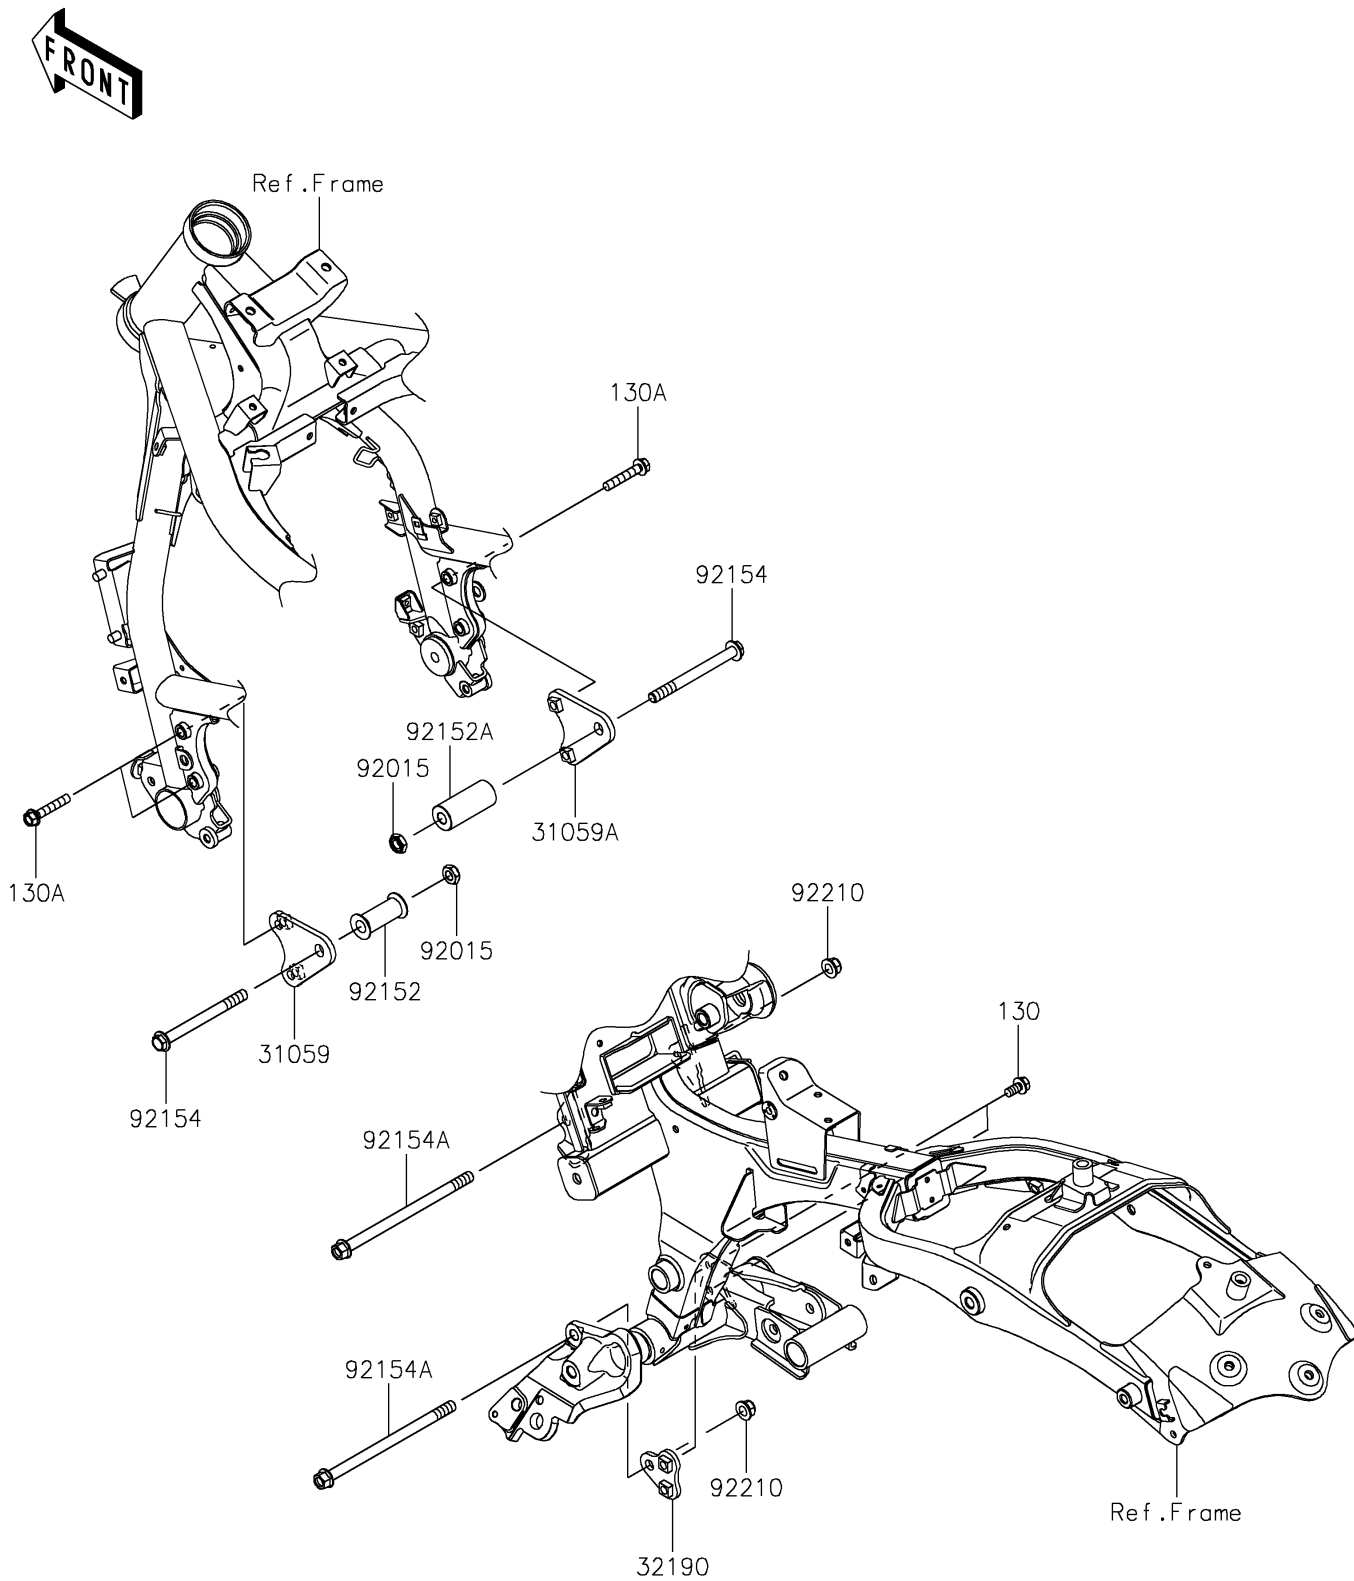

2025 Vulcan S CAFÉ

PARTS DIAGRAM

Engine Mount

Kawasaki

Let the Good Times Roll®

F2122

2025 Vulcan S CAFÉ

PARTS LIST

Engine Mount

ITEM NAME

PART NUMBER

QUANTITY
