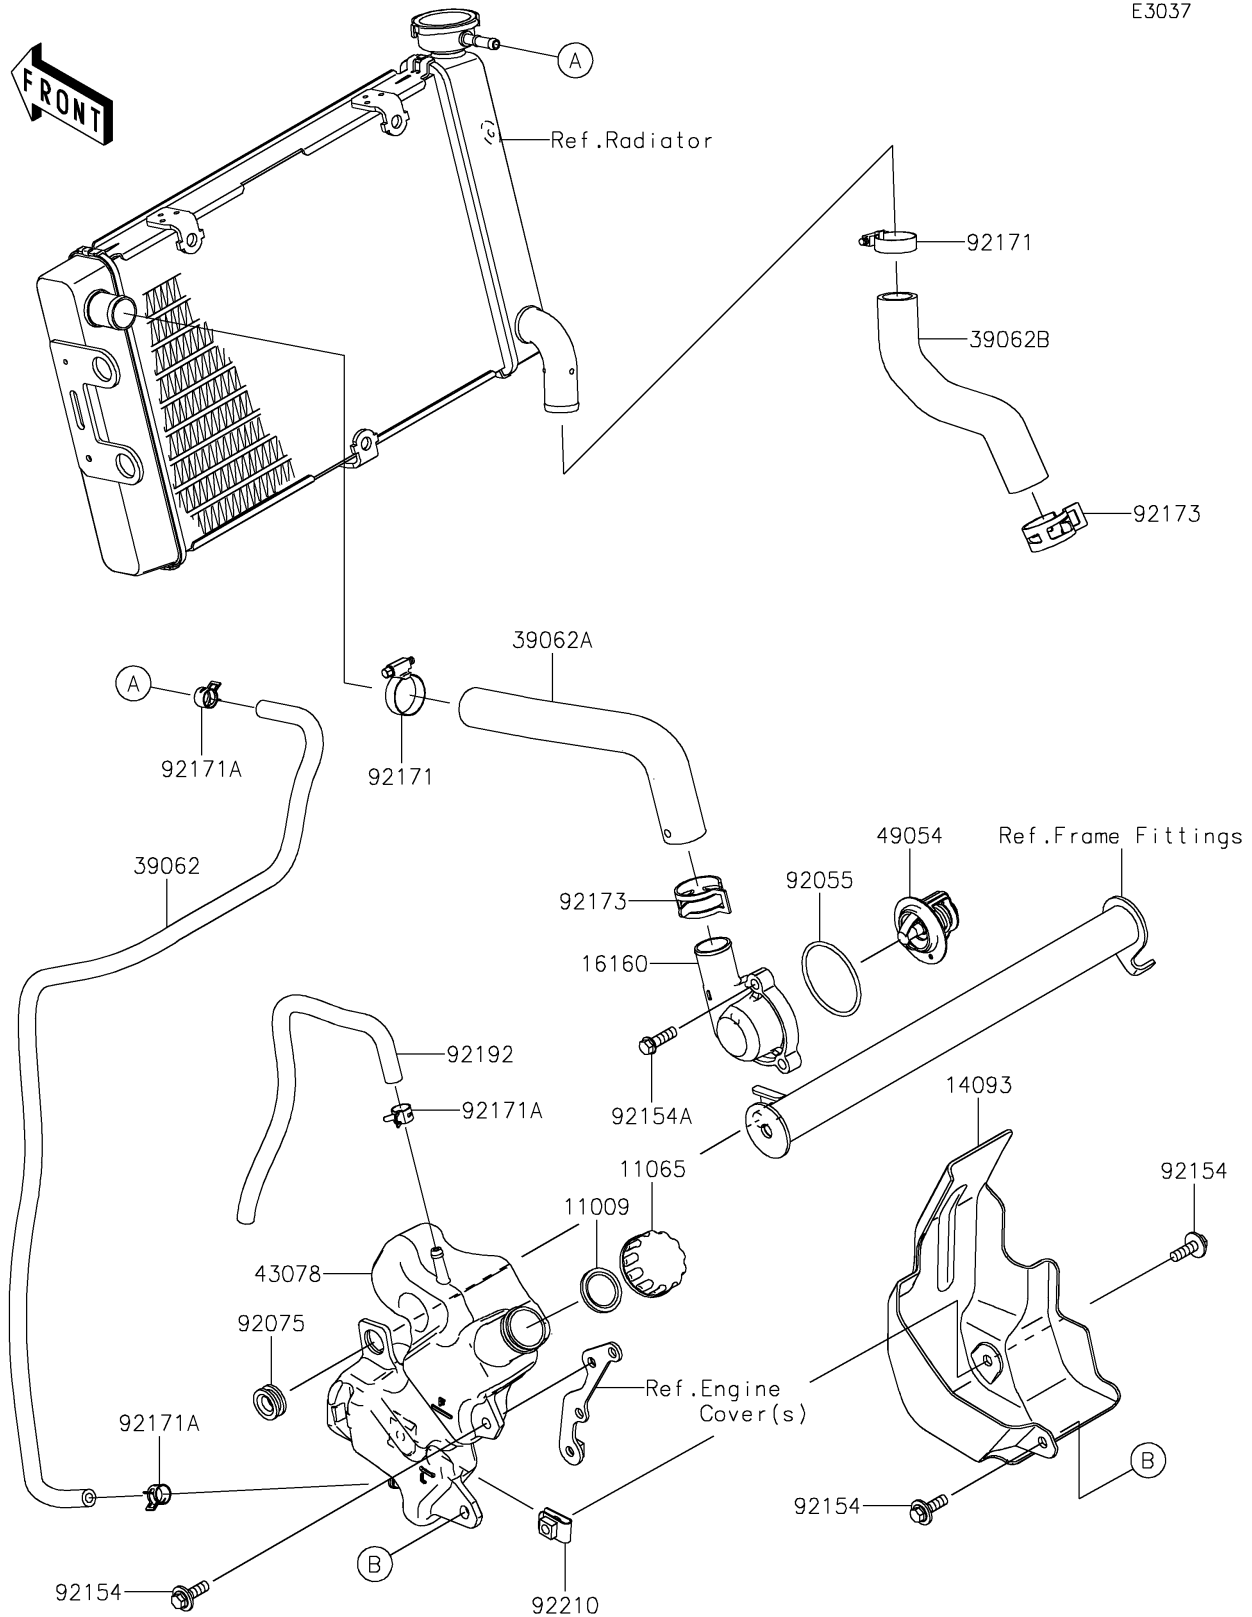

2025 Vulcan S CAFÉ

PARTS DIAGRAM

Water Pipe

E3037

2025 Vulcan S CAFÉ

PARTS LIST

Water Pipe

ITEM NAME	PART NUMBER	QUANTITY
GASKET,RESERVOIR TANK CAP (Ref # 11009)	11009-1145	1
CAP (Ref # 11065)	11065-0969	1
COVER,RESERVOIR (Ref # 14093)	14093-0098	1
BODY,THERMOSTAT (Ref # 16160)	16160-0830	1
HOSE-COOLING,RADI.-RESERVOIR (Ref # 39062)	39062-0670	1
HOSE-COOLING,HEAD-RADIATOR (Ref # 39062A)	39062-0753	1
HOSE-COOLING,RADIATOR-PUMP (Ref # 39062B)	39062-0754	1
RESERVOIR (Ref # 43078)	43078-0584	1
THERMOSTAT (Ref # 49054)	49054-0001	1
RING-O,46.7X2.4 (Ref # 92055)	92055-1811	1
DAMPER (Ref # 92075)	92075-1634	1
BOLT,FLANGED-WP,6X20 (Ref # 92154)	92154-1577	3
BOLT,FLANGED,6X20 (Ref # 92154A)	92154-1778	3
CLAMP (Ref # 92171)	92171-0337	2
CLAMP,10.5X8X0.7 (Ref # 92171A)	92171-1992	3
CLAMP (Ref # 92173)	92173-1416	2
TUBE,BREATHING (Ref # 92192)	92192-1387	1
NUT,CLIP,6MM (Ref # 92210)	92210-0933	1