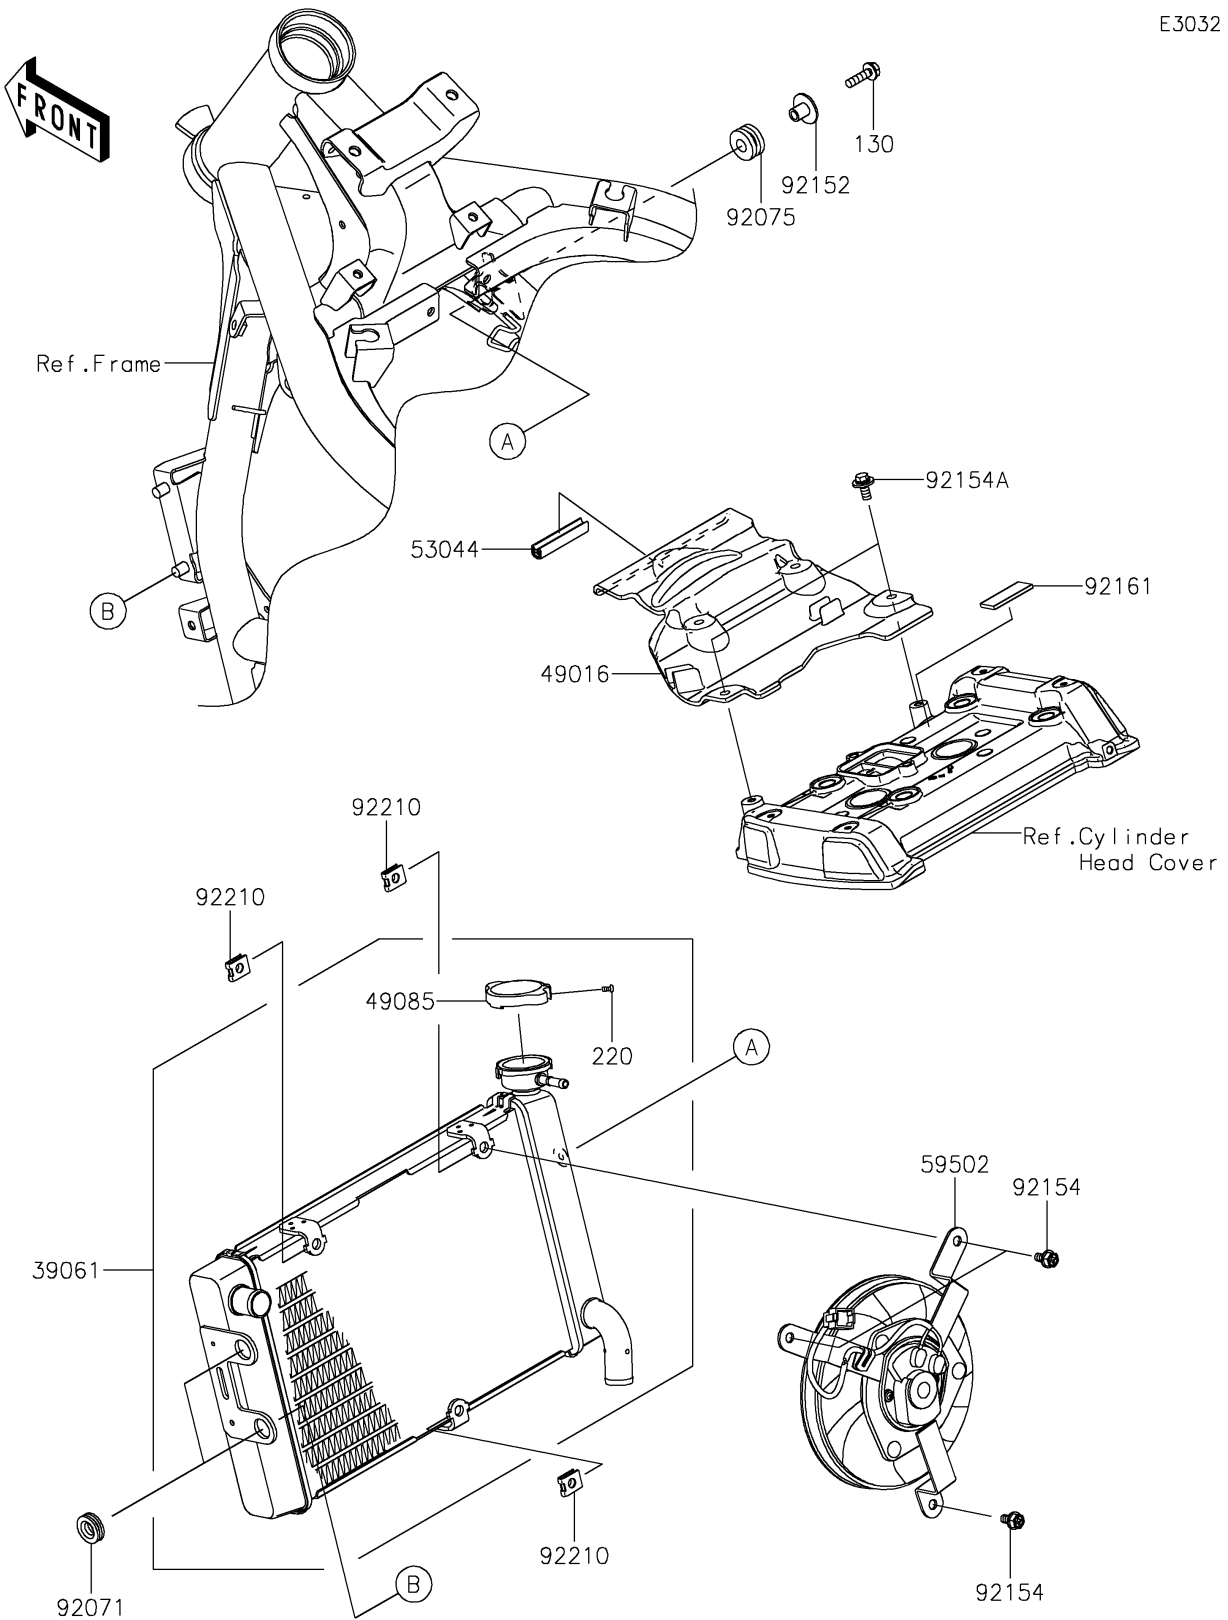

2026 VULCAN® S CAFE ABS

PARTS DIAGRAM

Radiator

E3032

2026 VULCAN[®] S CAFE ABS

PARTS LIST

Radiator

ITEM NAME

PART NUMBER

QUANTITY
