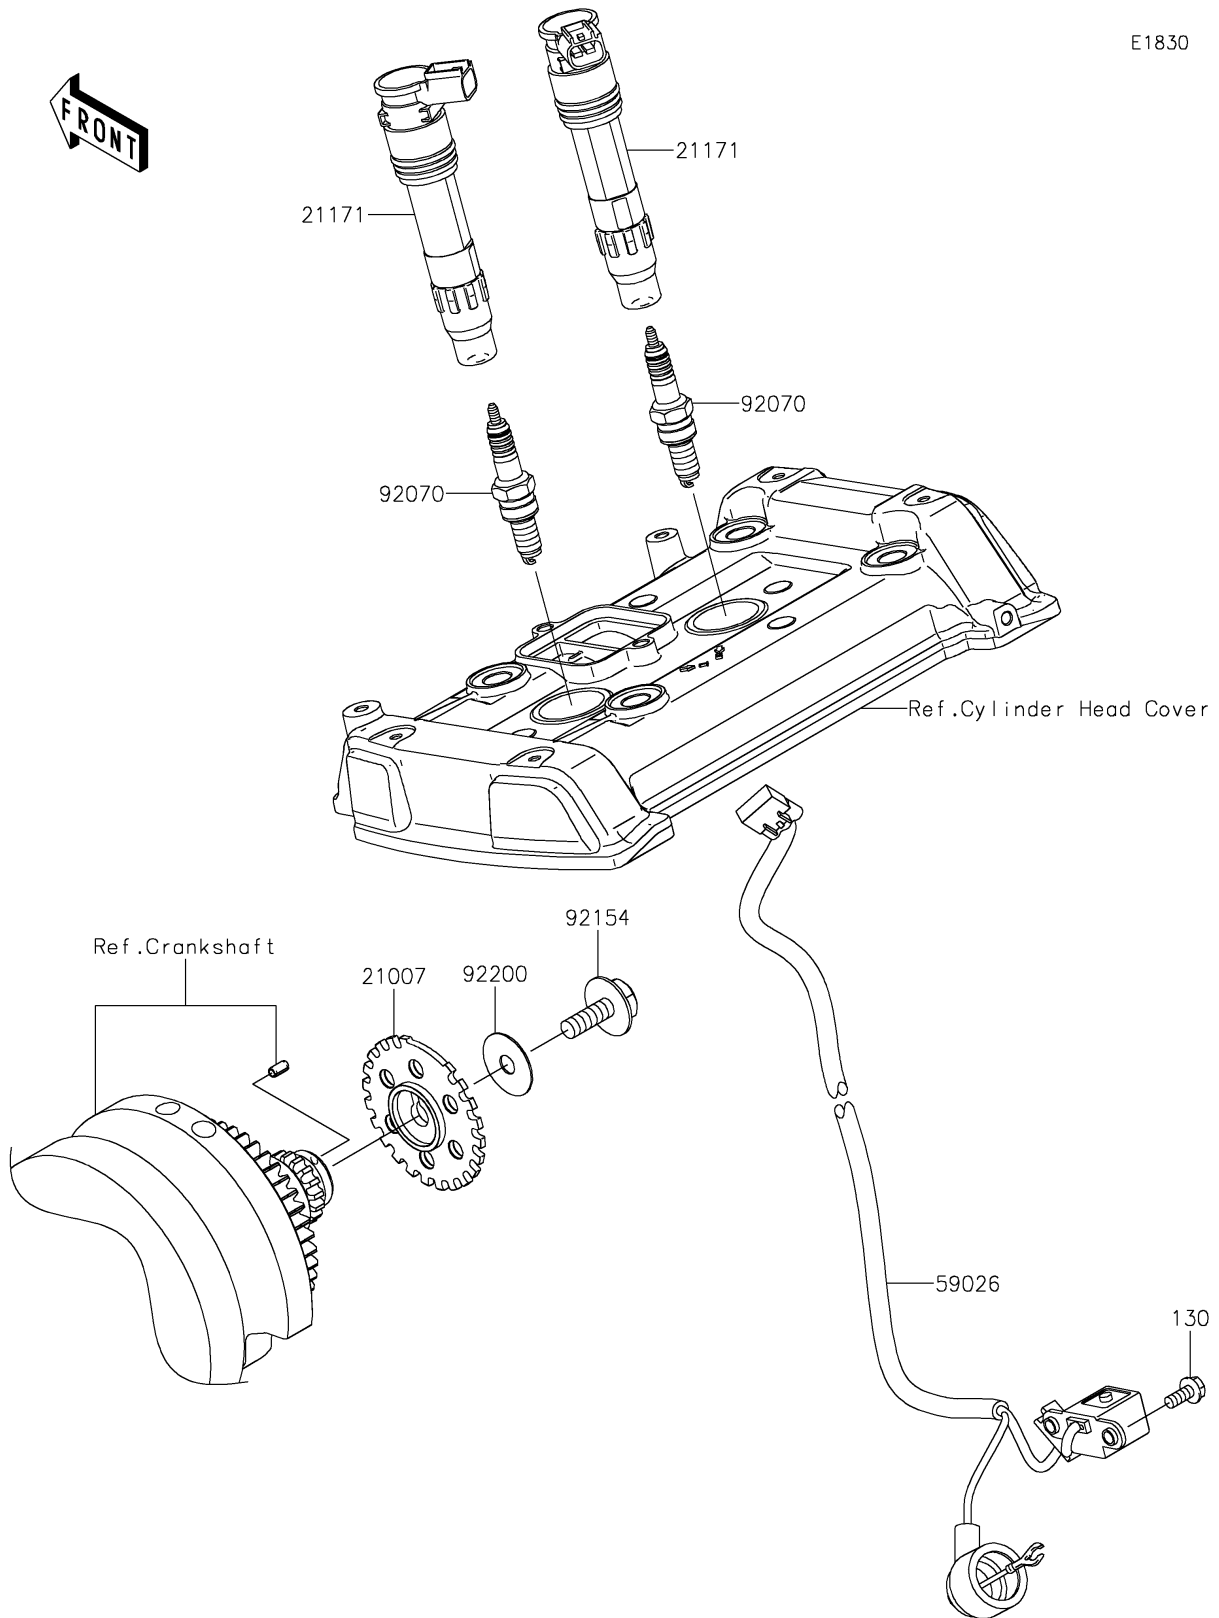

2026 VULCAN® S CAFE ABS

PARTS DIAGRAM

Ignition System

E1830

2026 VULCAN[®] S CAFE ABS

PARTS LIST

Ignition System

ITEM NAME

PART NUMBER

QUANTITY
