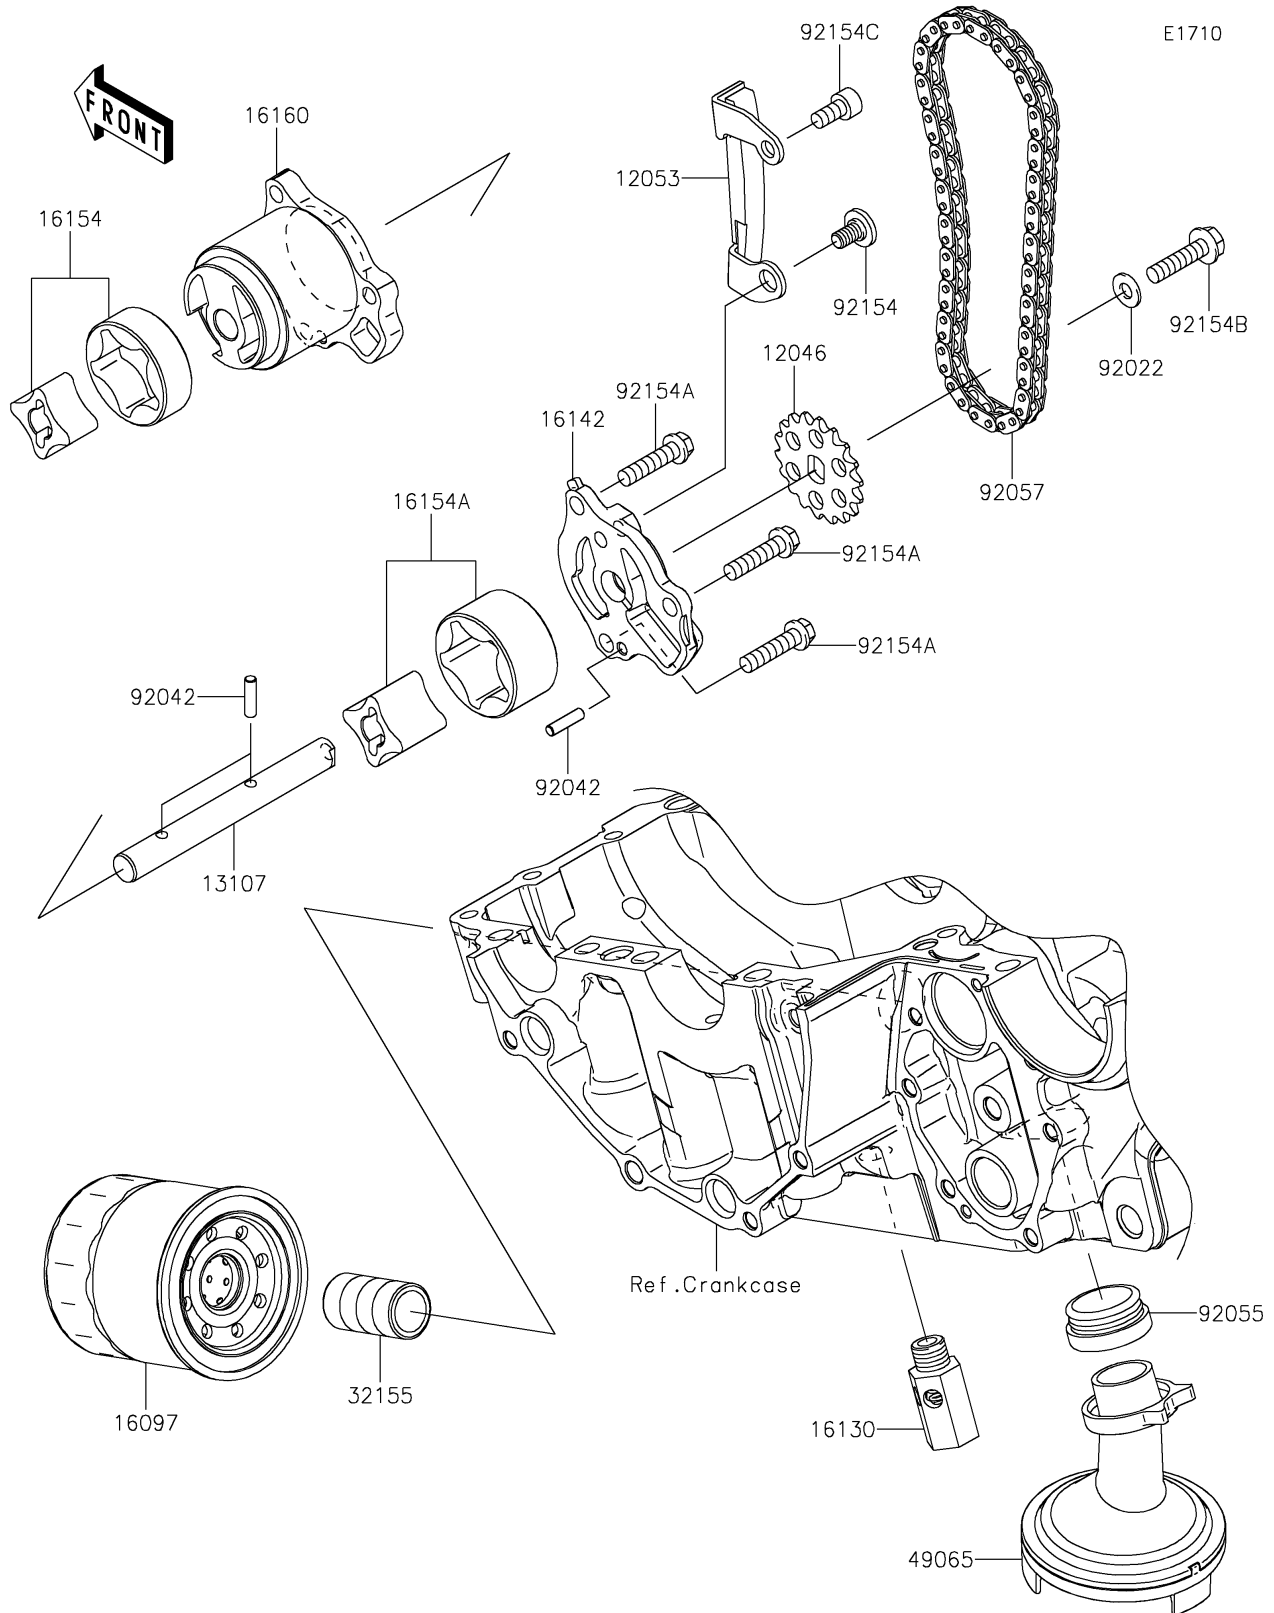

2026 Vulcan S CAFÉ

PARTS DIAGRAM

Oil Pump/Oil Filter

2026 Vulcan S CAFÉ

PARTS LIST

Oil Pump/Oil Filter

ITEM NAME	PART NUMBER	QUANTITY
SPROCKET,18T,BF04M (Ref # 12046)	12046-0040	1
GUIDE-CHAIN (Ref # 12053)	12053-0071	1
SHAFT,OIL PUMP (Ref # 13107)	13107-0772	1
FILTER-ASSY-OIL (Ref # 16097)	16097-0008	1
VALVE-ASSY-RELIEF (Ref # 16130)	16130-0552	1
COVER-PUMP (Ref # 16142)	16142-0712	1
ROTOR-PUMP,L=14 (Ref # 16154)	16154-0037	1
ROTOR-PUMP,40.56X22 (Ref # 16154A)	16154-1115	1
BODY (Ref # 16160)	16160-0110	1
PIPE,OIL FILTER (Ref # 32155)	32155-0029	1
FILTER-OIL (Ref # 49065)	49065-0708	1
WASHER,6X12.8X1.2 (Ref # 92022)	92022-1827	1
PIN,DOWEL,4X15.8 (Ref # 92042)	92042-014	3
RING-O,OIL FILTER (Ref # 92055)	92055-1354	1
CHAIN,DID 215FD-DHA,56LE (Ref # 92057)	92057-0098	1
BOLT,SOCKET,6X11 (Ref # 92154)	92154-0188	1
BOLT,FLANGED,6X25 (Ref # 92154A)	92154-0783	3
BOLT,FLANGED,6X25 (Ref # 92154B)	92154-0811	1
BOLT,SOCKET,6X12 (Ref # 92154C)	92154-0812	1