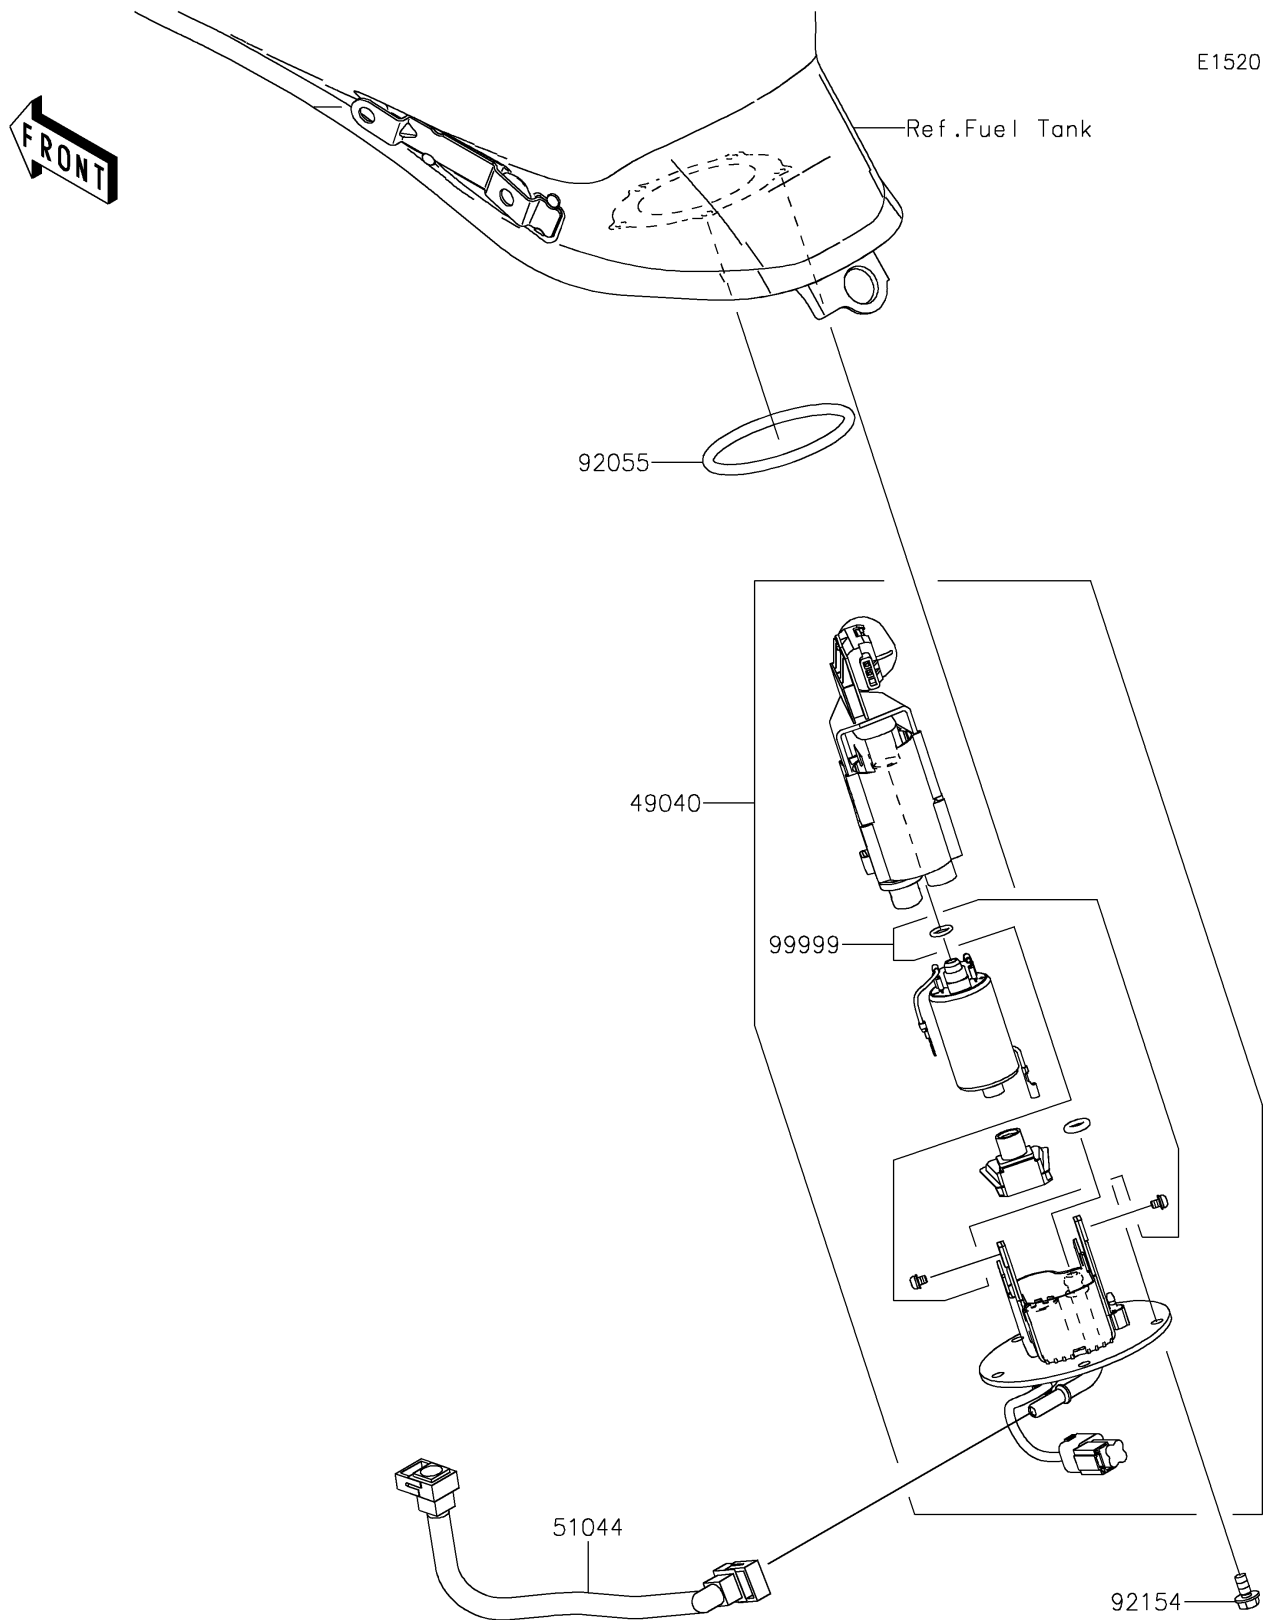

2026 VULCAN® S CAFE ABS

PARTS DIAGRAM

Fuel Pump

2026 VULCAN[®] S CAFE ABS

PARTS LIST

Fuel Pump

ITEM NAME

PART NUMBER

QUANTITY
