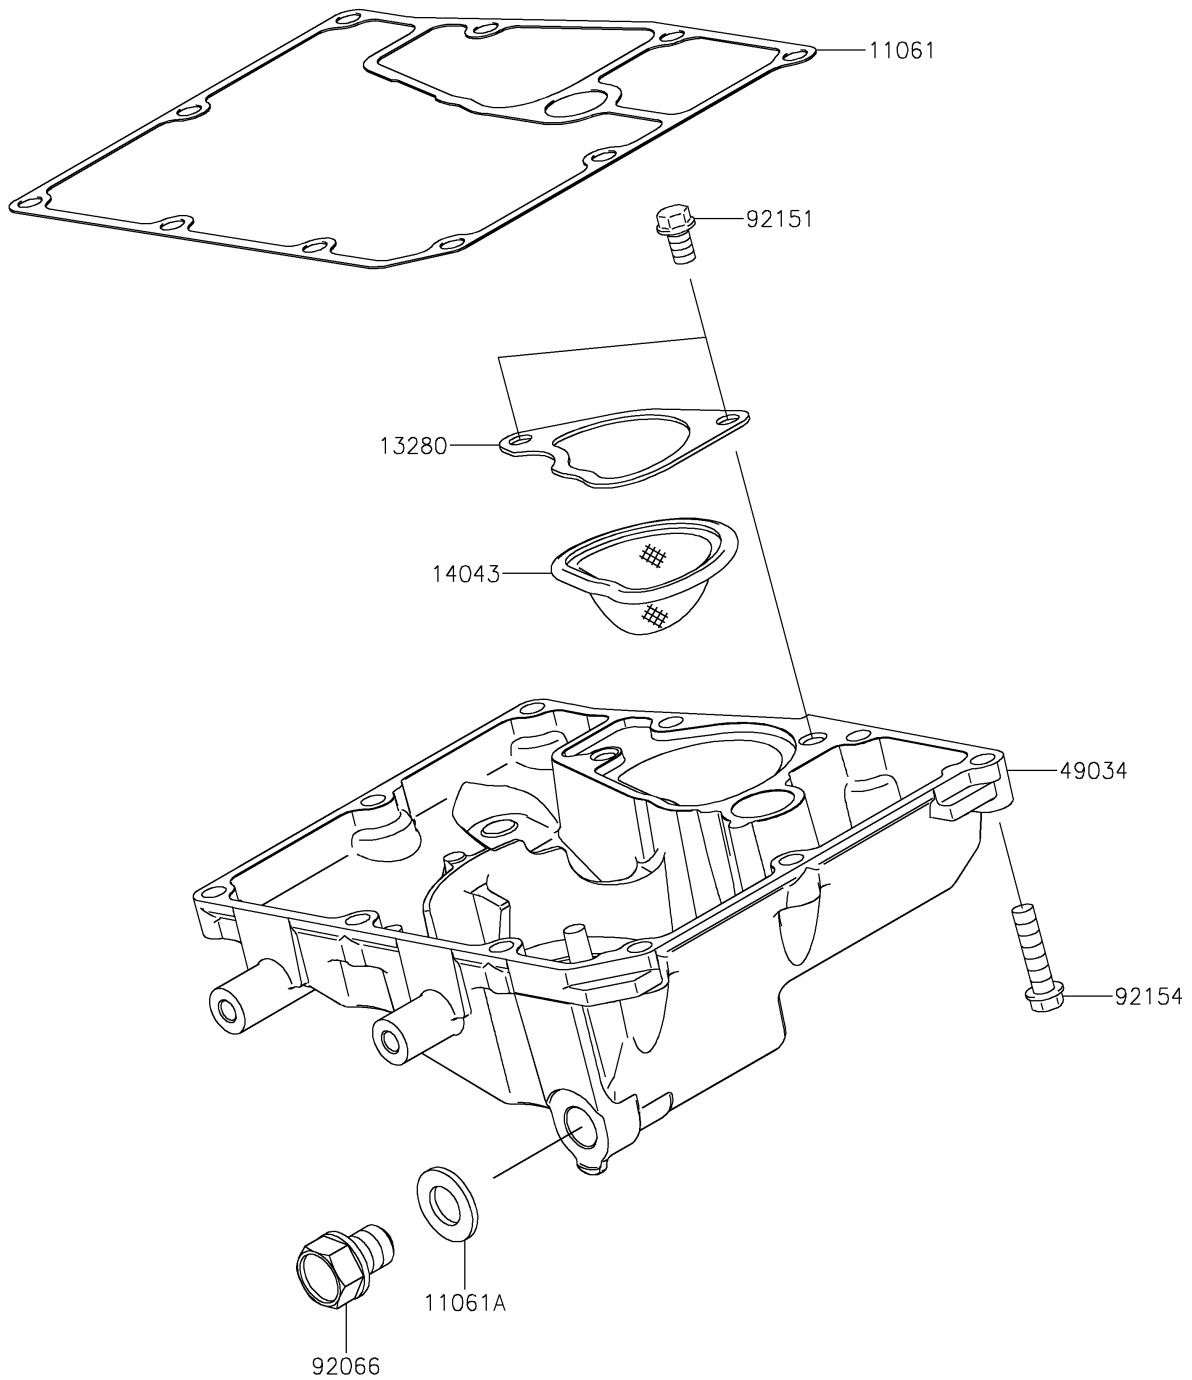

2026 VULCAN® S CAFE ABS

PARTS DIAGRAM

Oil Pan

E1434

2026 VULCAN[®] S CAFE ABS

PARTS LIST

Oil Pan

ITEM NAME

PART NUMBER

QUANTITY
