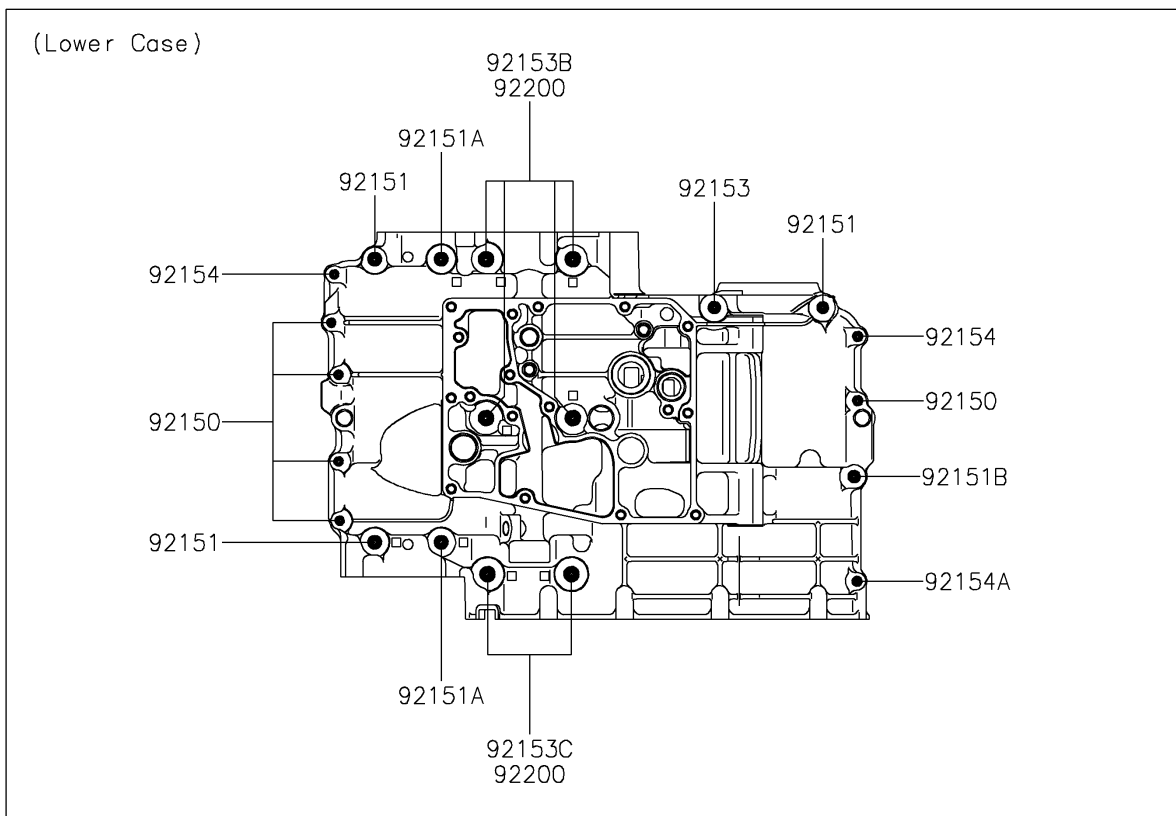

2026 VULCAN® S CAFE ABS

PARTS DIAGRAM

Crankcase Bolt Pattern

E1412

2026 VULCAN[®] S CAFE ABS

PARTS LIST

Crankcase Bolt Pattern

ITEM NAME

PART NUMBER

QUANTITY
