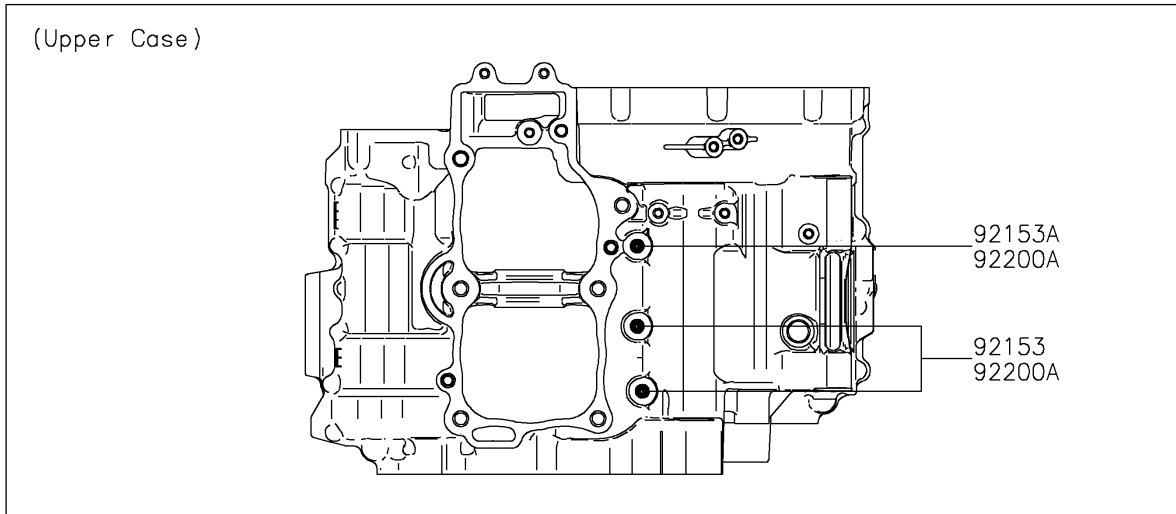

2026 VULCAN® S CAFE ABS

PARTS DIAGRAM

Crankcase Bolt Pattern

E1412

2026 VULCAN[®] S CAFE ABS

PARTS LIST

Crankcase Bolt Pattern

ITEM NAME

PART NUMBER

QUANTITY
