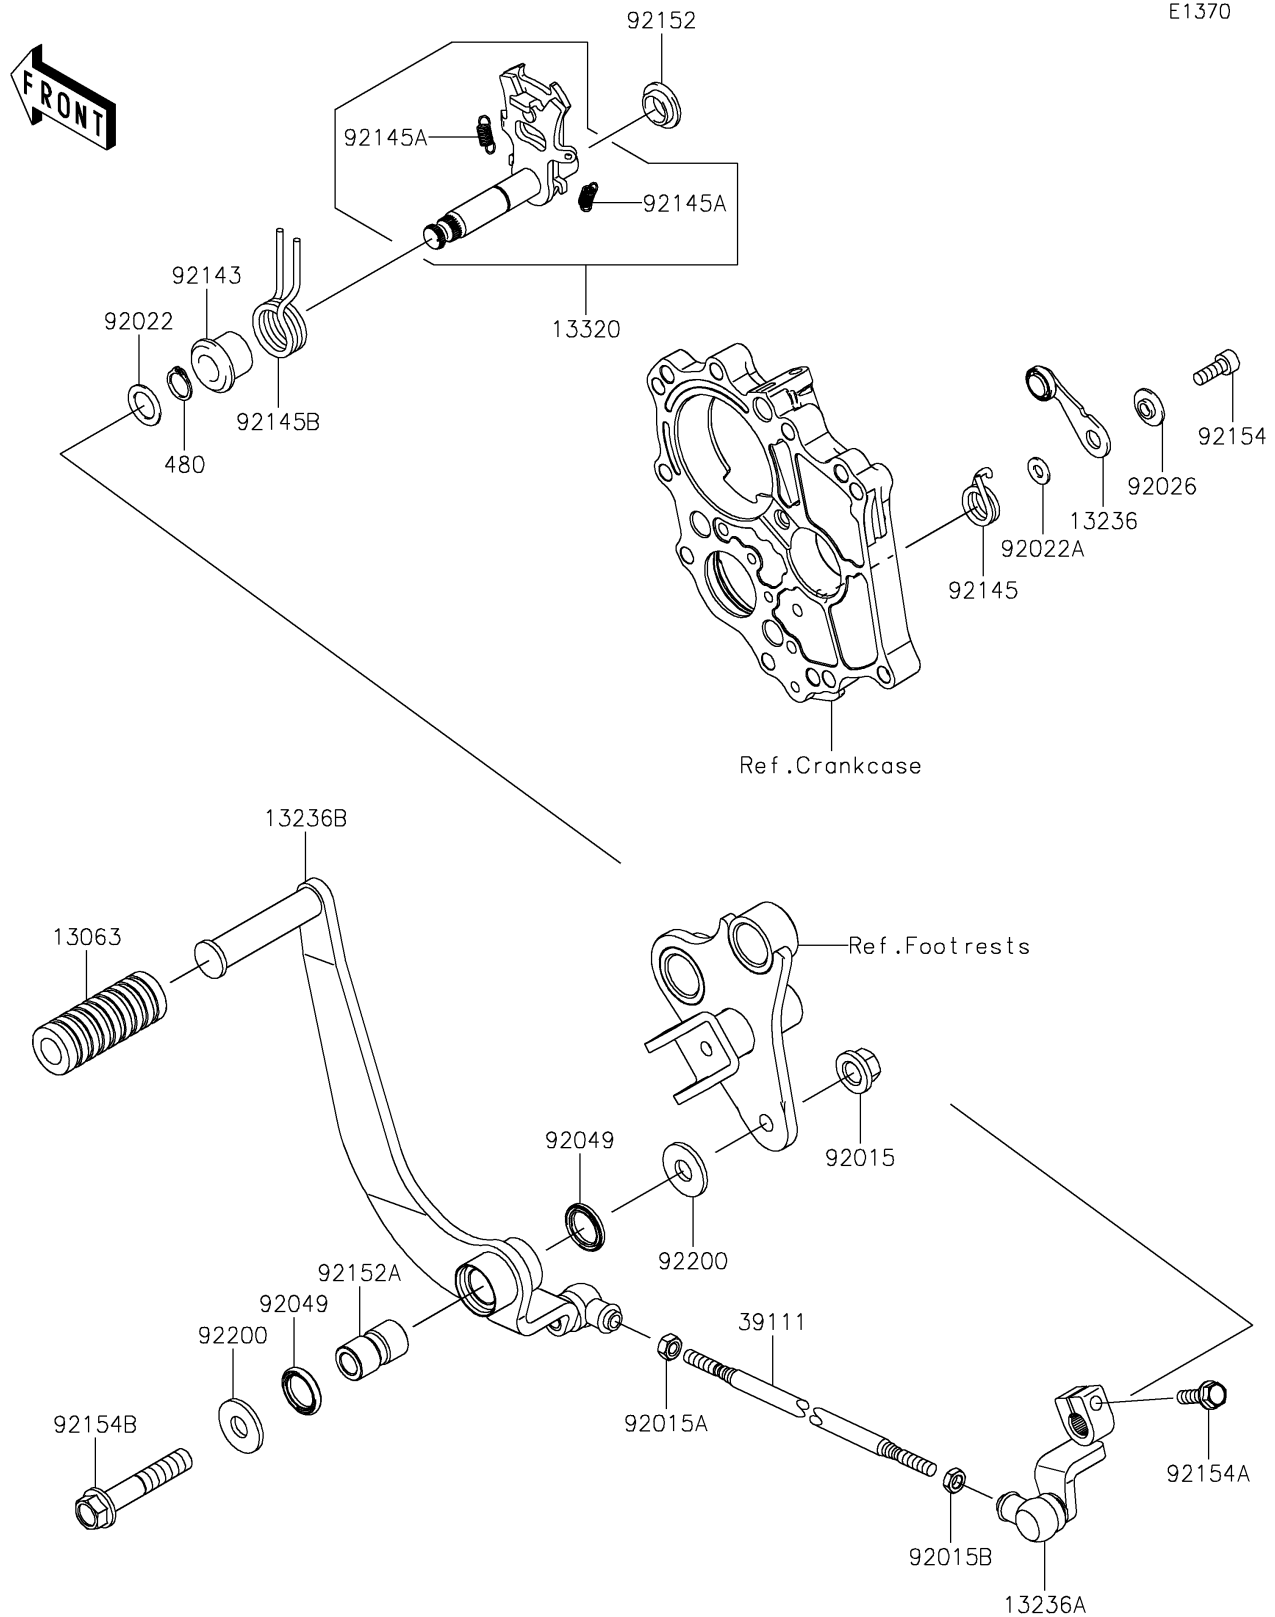

2026 Vulcan S CAFÉ

PARTS DIAGRAM

Gear Change Mechanism

E1370

2026 Vulcan S CAFÉ

PARTS LIST

Gear Change Mechanism

ITEM NAME

PART NUMBER

QUANTITY
