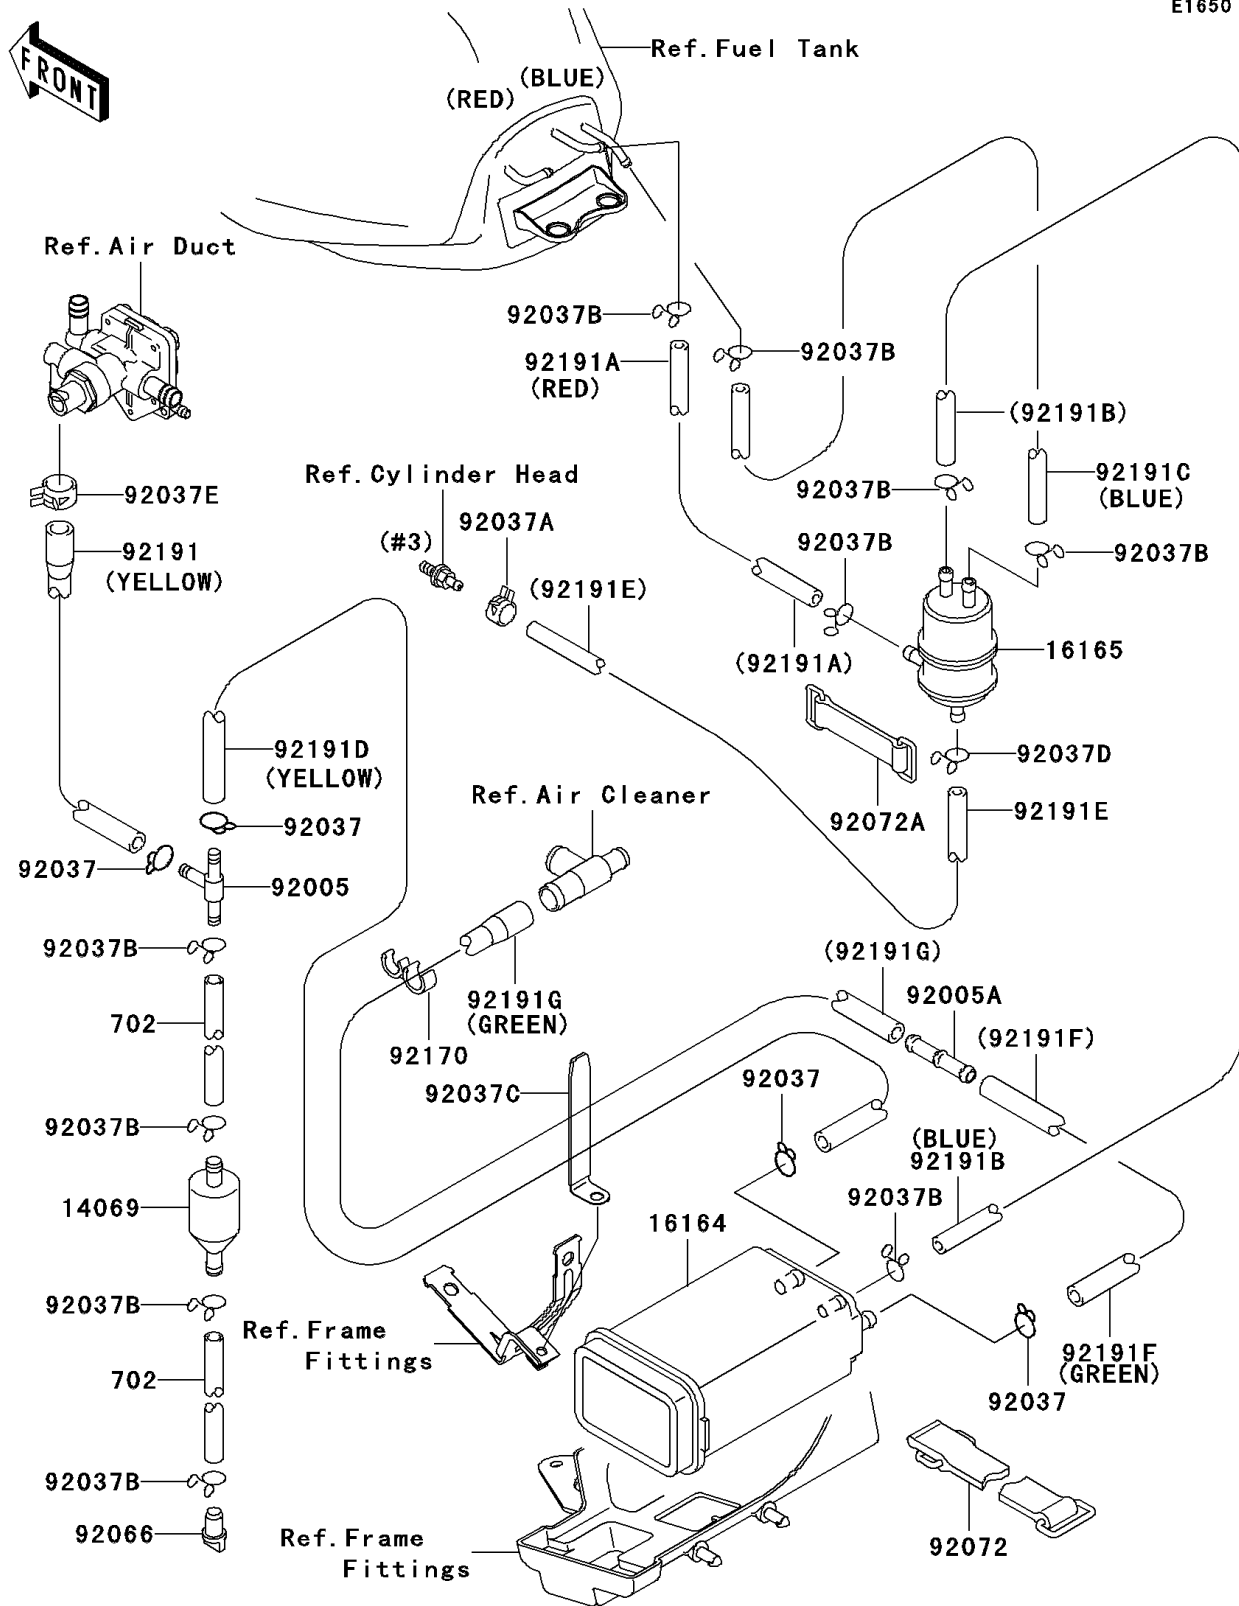

2002 Ninja® ZX™-9R

PARTS DIAGRAM

Fuel Evaporative System(CA)

E1650