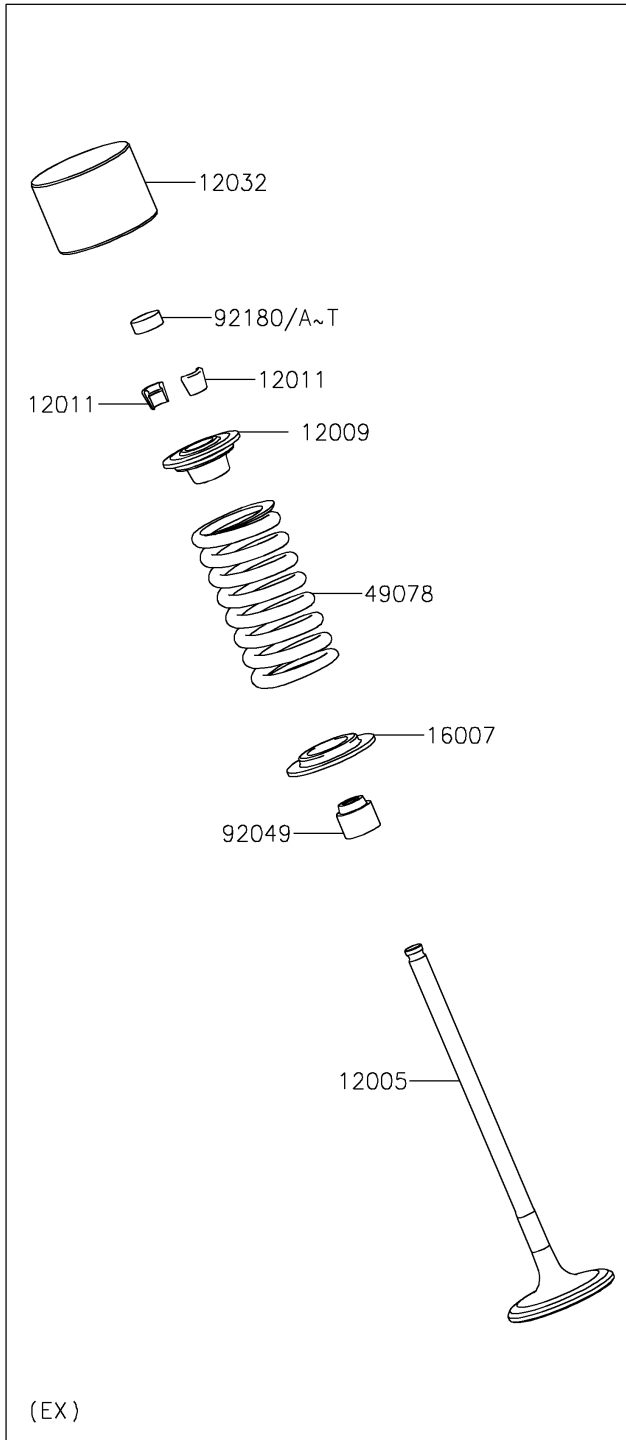

2026 VULCAN® S CAFE ABS

PARTS DIAGRAM

Valve(s)

E1210

2026 VULCAN[®] S CAFE ABS

PARTS LIST

Valve(s)

ITEM NAME

PART NUMBER

QUANTITY
