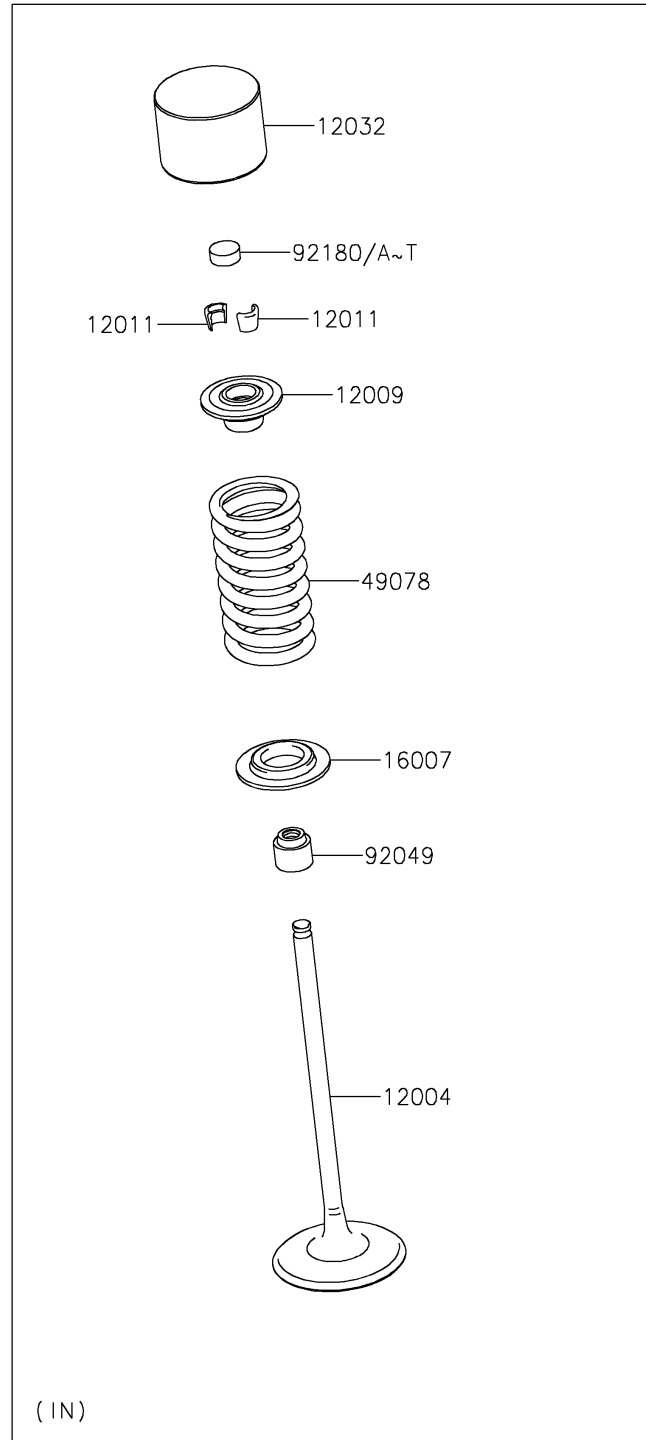

2026 VULCAN® S CAFE ABS

PARTS DIAGRAM

Valve(s)

E1210

2026 VULCAN[®] S CAFE ABS

PARTS LIST

Valve(s)

ITEM NAME

PART NUMBER

QUANTITY
