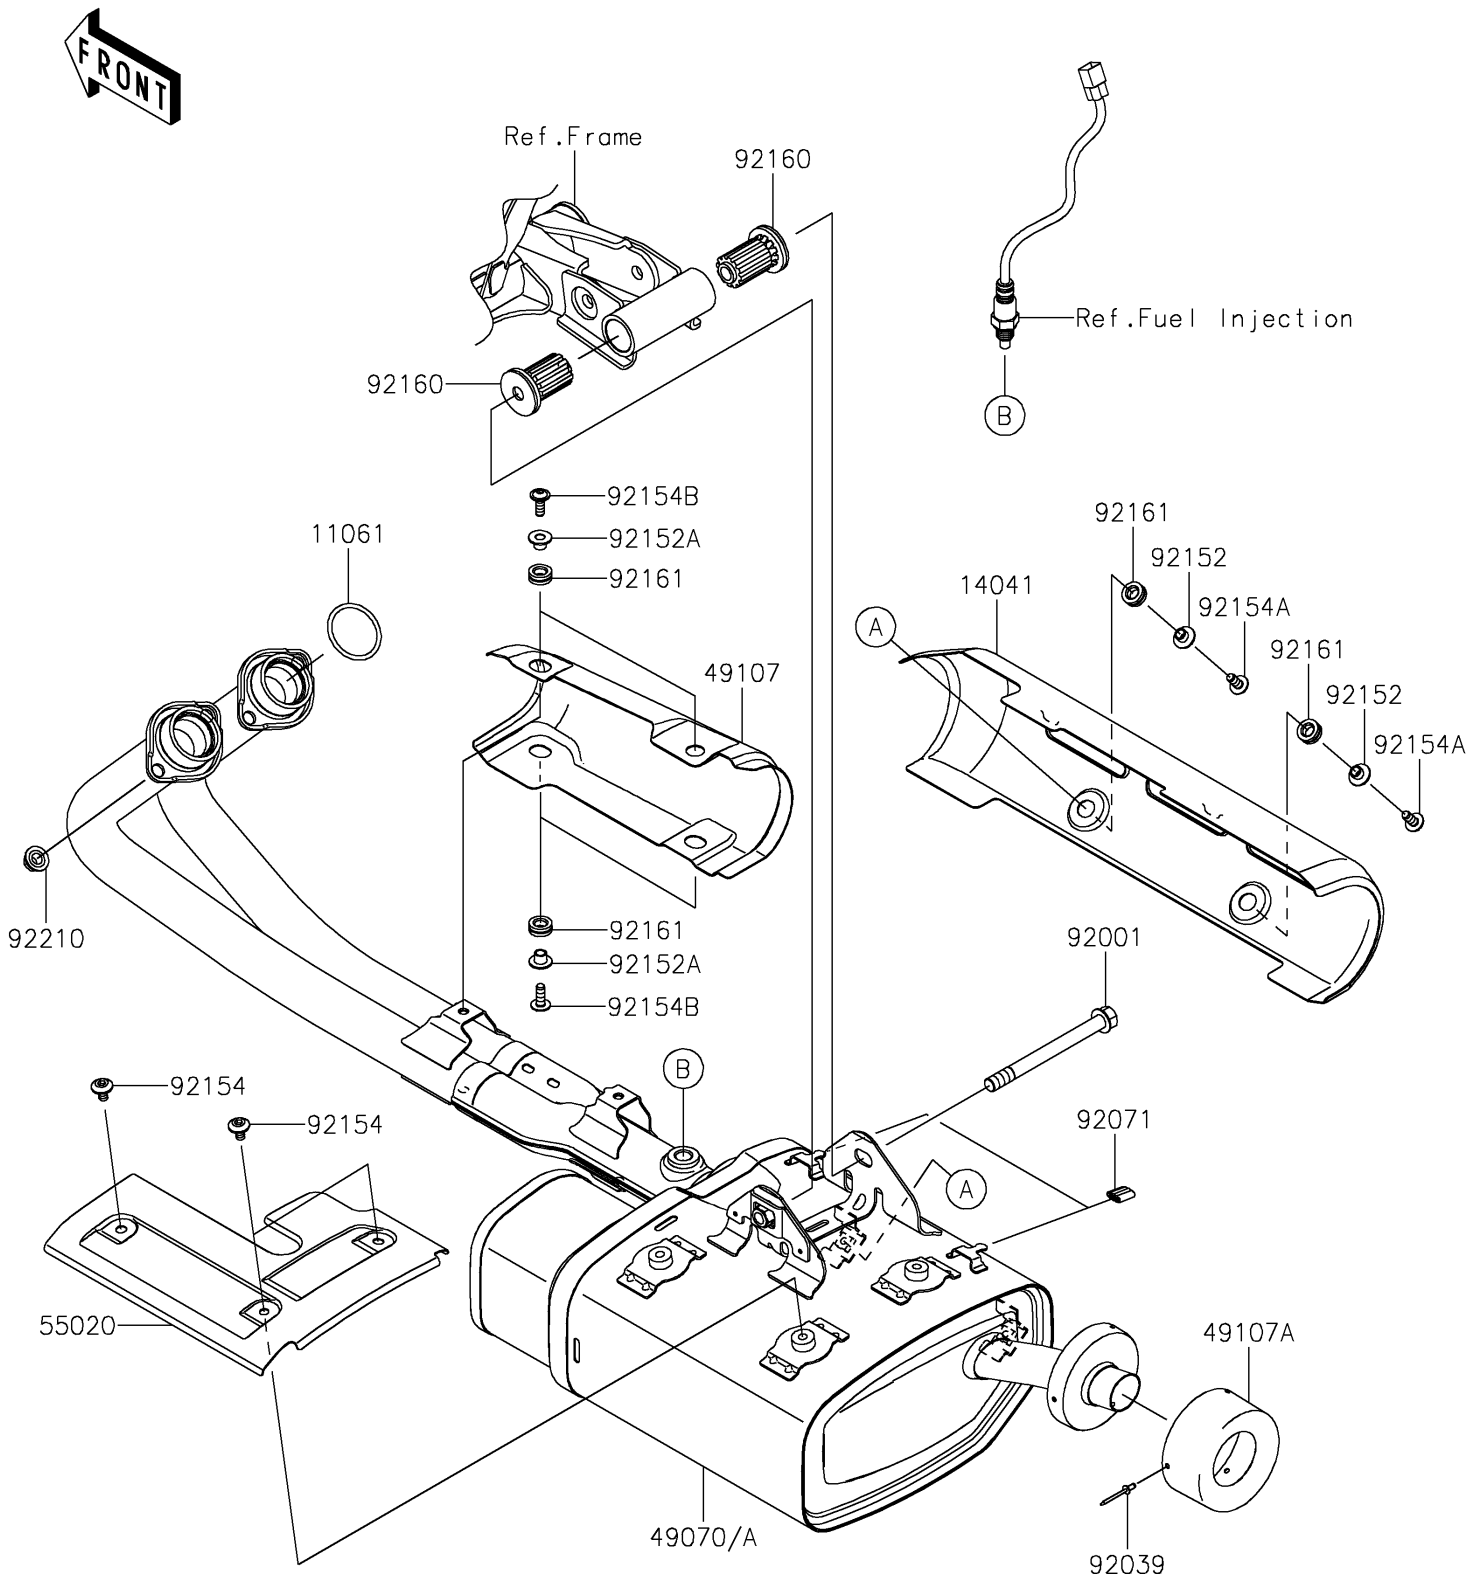

2025 Vulcan S CAFÉ

PARTS DIAGRAM

Muffler(s)

E1140

2025 Vulcan S CAFÉ

PARTS LIST

Muffler(s)

ITEM NAME	PART NUMBER	QUANTITY
GASKET,EXHAUST PIPE HOLDER (Ref # 11061)	11061-1373	2
COVER-COMP,MUFFLER (Ref # 14041)	14041-0581	1
MUFFLER-COMP (Ref # 49070)	49070-0858	1
COVER-EXHAUST PIPE,FR (Ref # 49107)	49107-0776	1
COVER-EXHAUST PIPE,END (Ref # 49107A)	49107-0777	1
GUARD,MUFFLER (Ref # 55020)	55020-1855	1
BOLT,FLANGED,10X110 (Ref # 92001)	92001-1602	1
RIVET (Ref # 92039)	92039-0088	3
GROMMET (Ref # 92071)	92071-1270	2
COLLAR,6.3X8.3X16 (Ref # 92152)	92152-1602	2
COLLAR (Ref # 92152A)	92152-1988	4
BOLT,SOCKET,6X10 (Ref # 92154)	92154-0774	3
BOLT,SOCKET,6X14 (Ref # 92154A)	92154-0856	2
BOLT,SOCKET,6X16 (Ref # 92154B)	92154-1678	4
DAMPER (Ref # 92160)	92160-1423	2
DAMPER (Ref # 92161)	92161-1475	6
NUT,8MM (Ref # 92210)	92210-1114	4