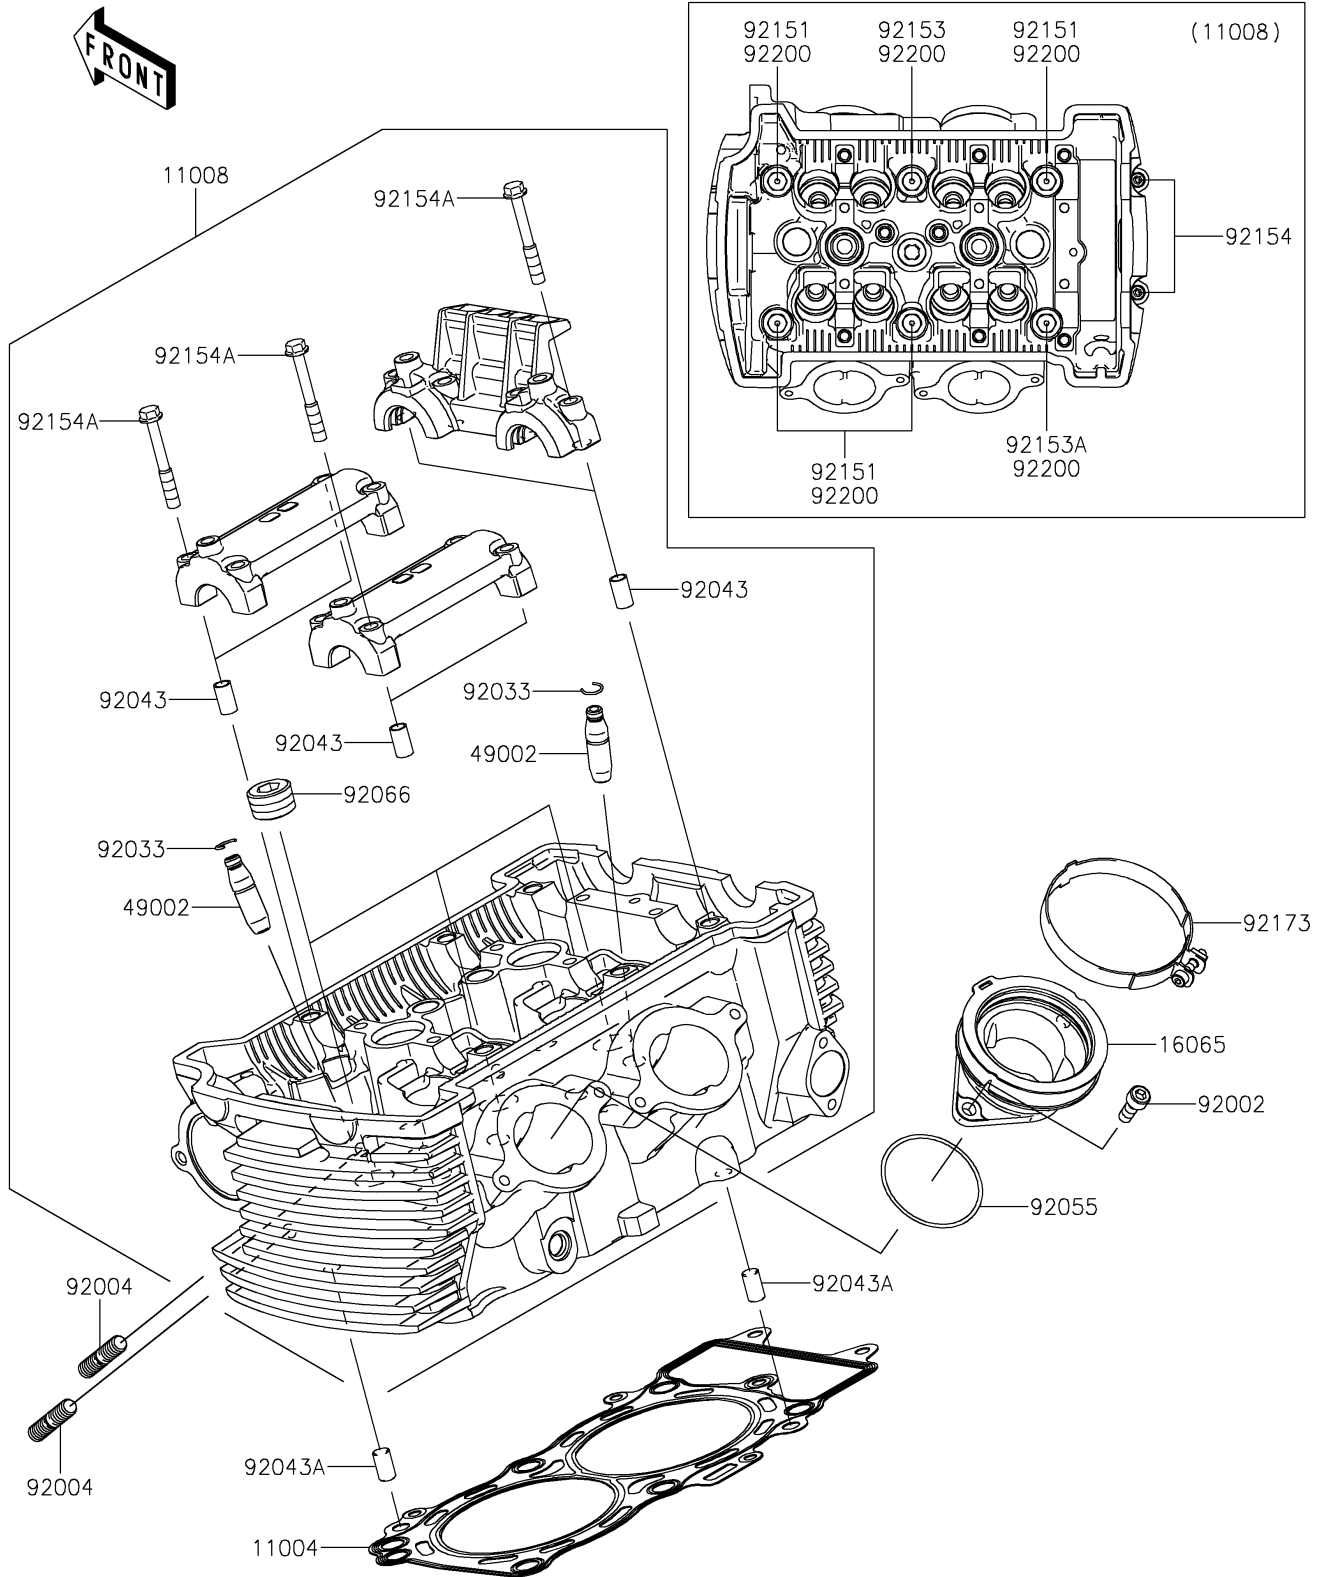

2026 VULCAN® S CAFE ABS

PARTS DIAGRAM

Cylinder Head

E1111

2026 VULCAN[®] S CAFE ABS

PARTS LIST

Cylinder Head

ITEM NAME

PART NUMBER

QUANTITY
