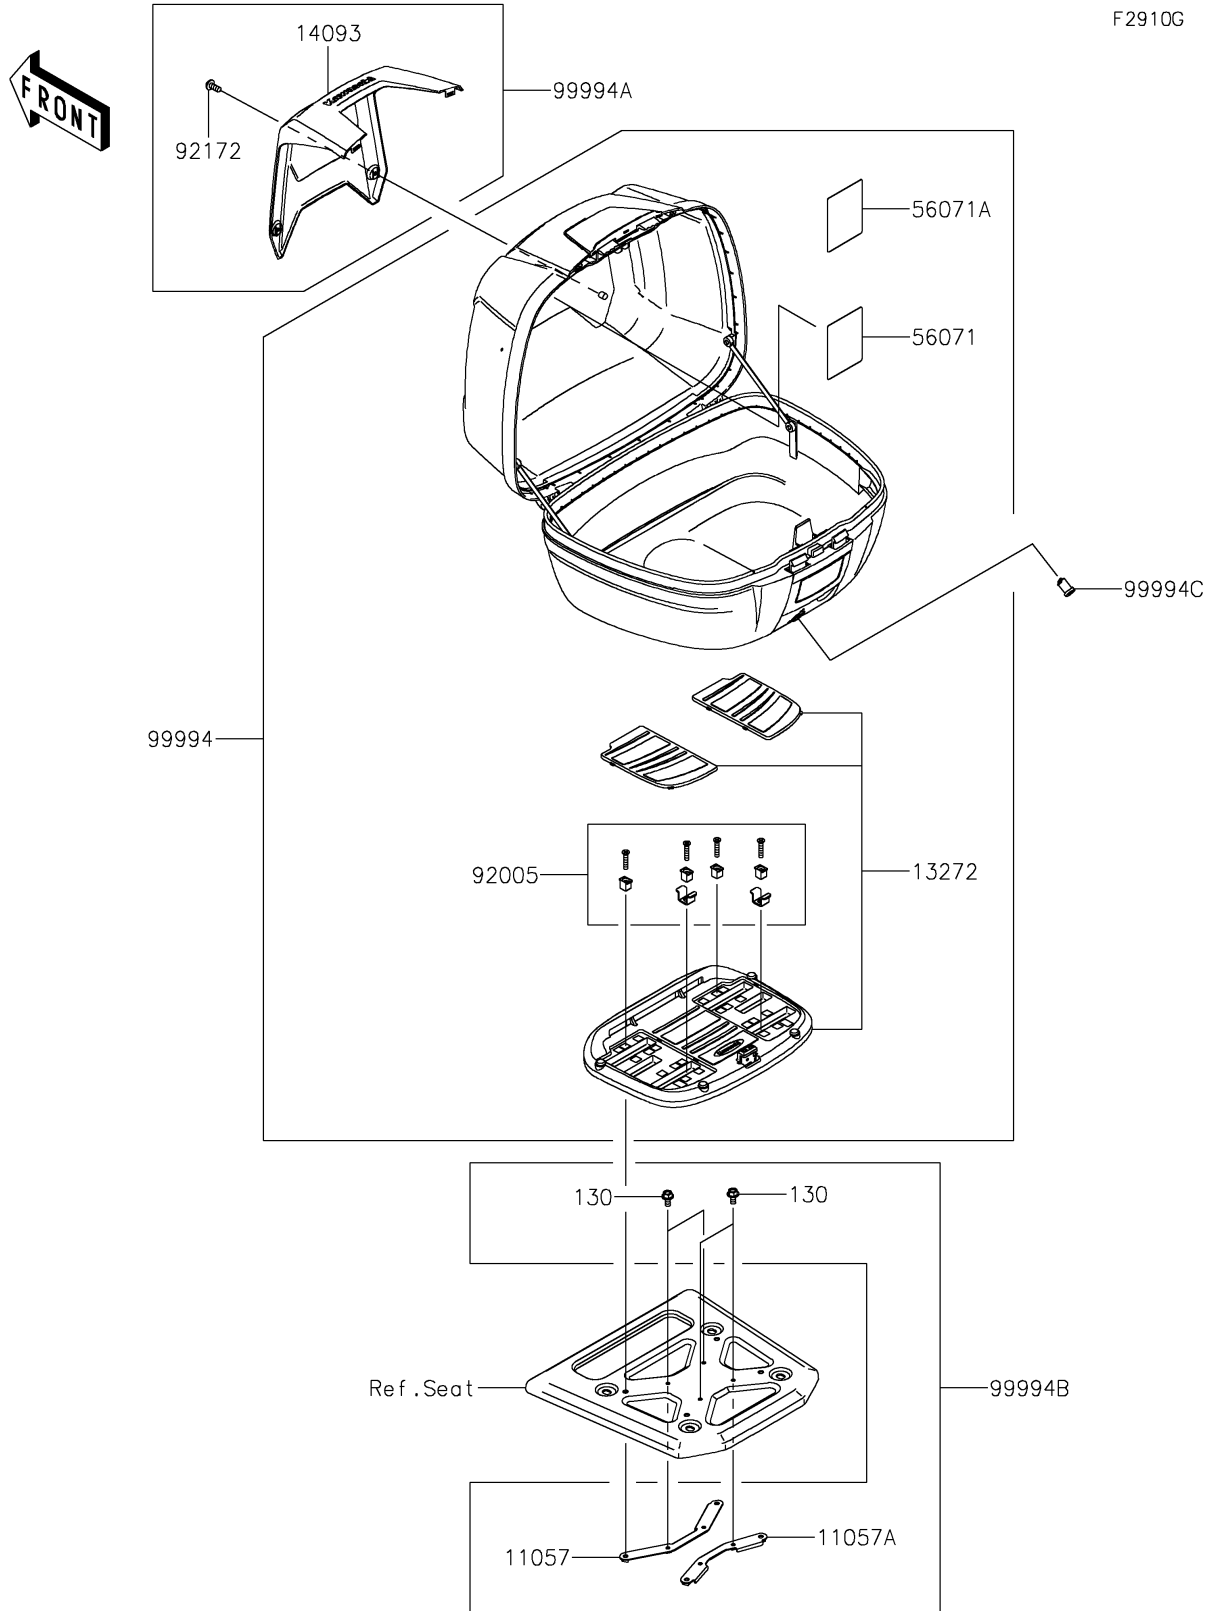

2026 KLR650 S

PARTS DIAGRAM

Accessory(Topcase)

2026 KLR650 S

PARTS LIST

Accessory(Topcase)

Kawasaki

Let the Good Times Roll®

ITEM NAME

PART NUMBER

QUANTITY
