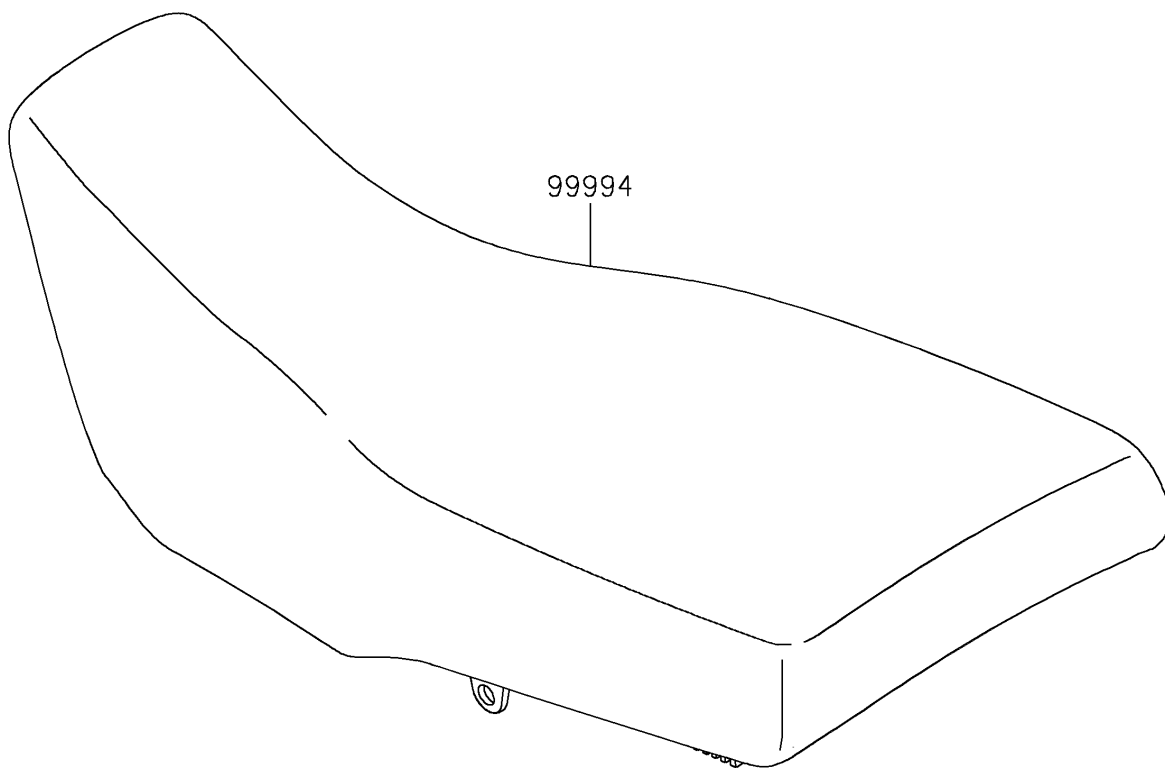

2026 KLR[®] 650 S

PARTS DIAGRAM

Accessory(Seat)

F2910E

2026 KLR[®] 650 S

PARTS LIST

Accessory(Seat)

Kawasaki

Let the Good Times Roll[®]

ITEM NAME

PART NUMBER

QUANTITY
