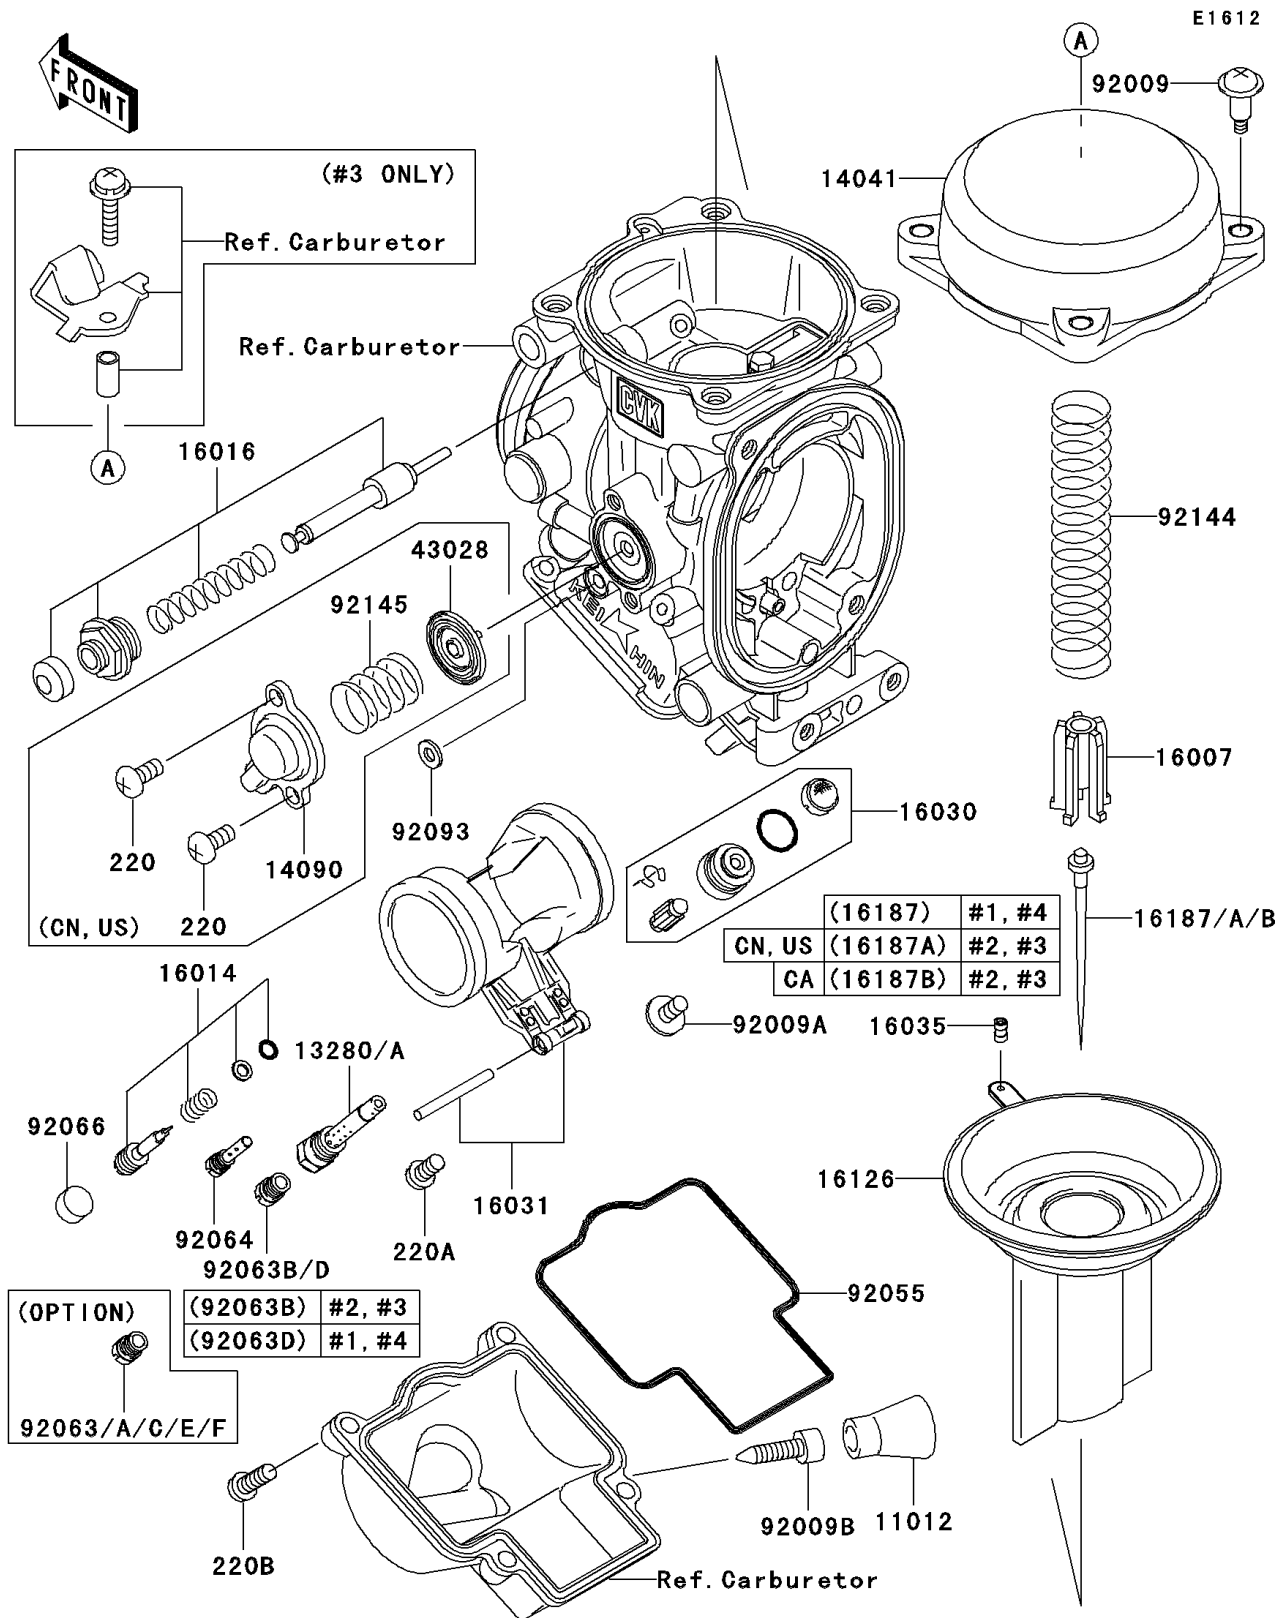

2002 Ninja® ZX™-9R

PARTS DIAGRAM

Carburetor Parts