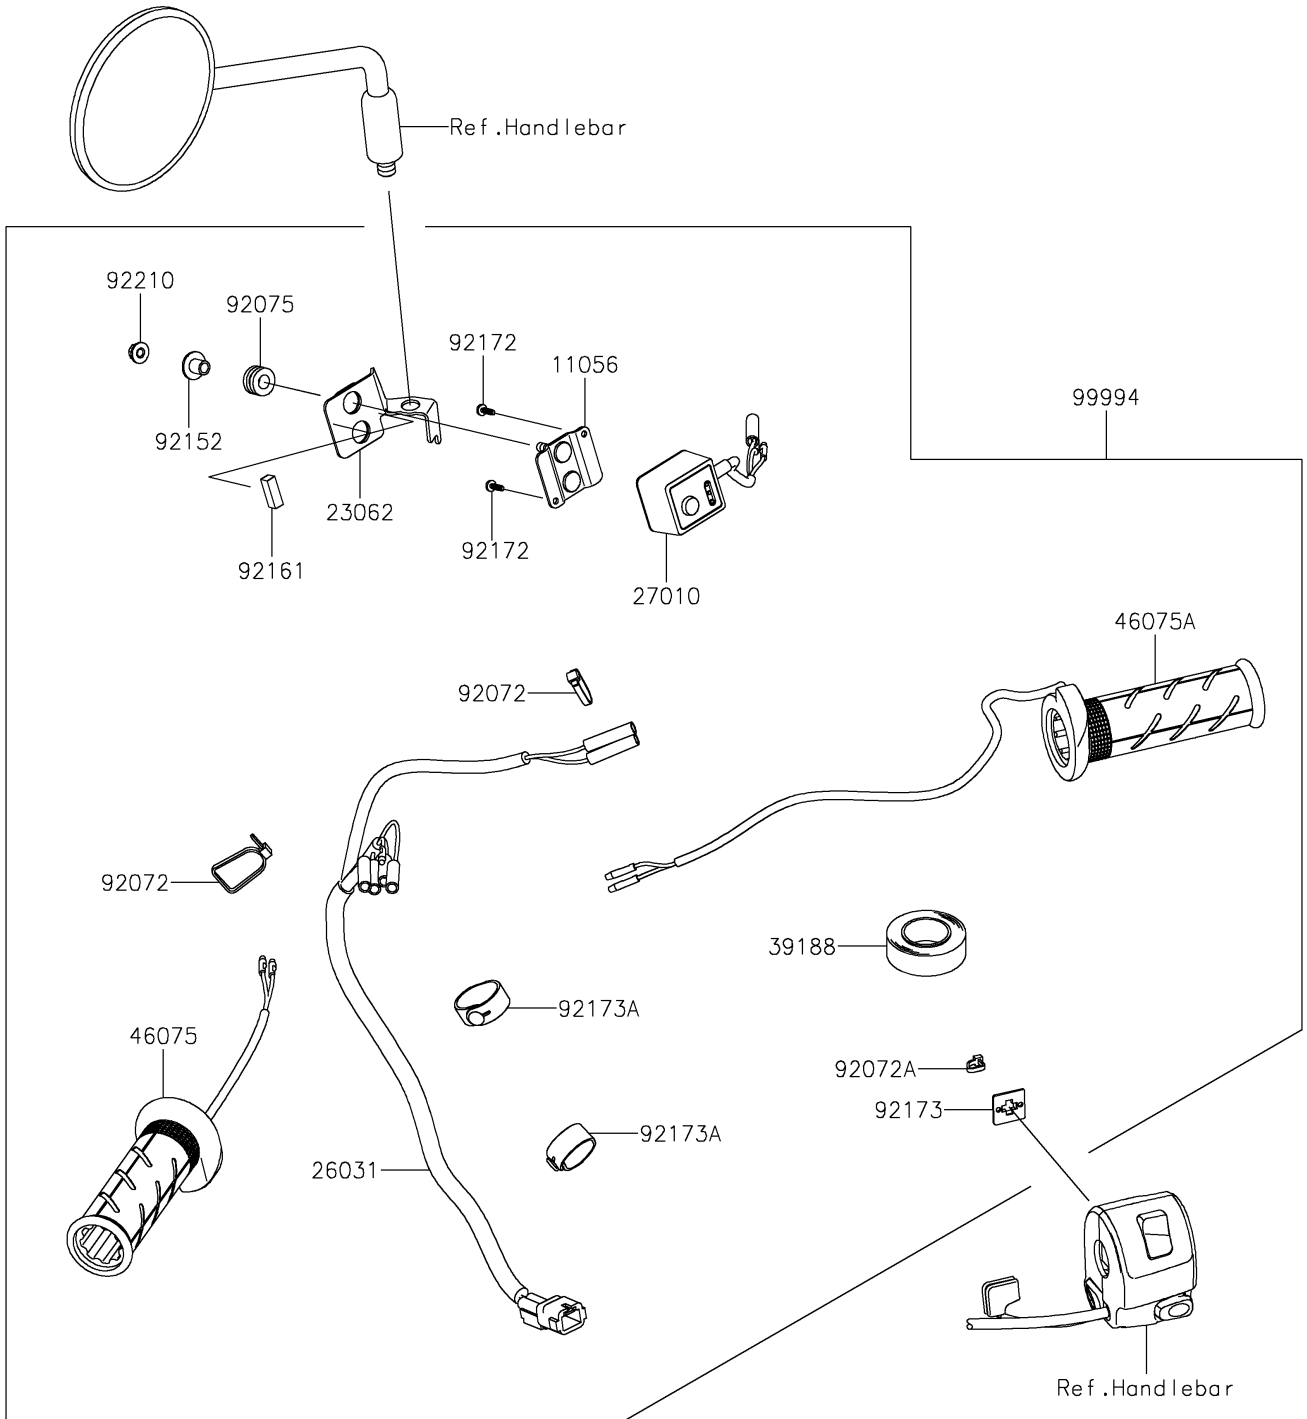

# 2026 KLR650 S

## PARTS DIAGRAM

### Accessory(Grip Heater)

F2910C