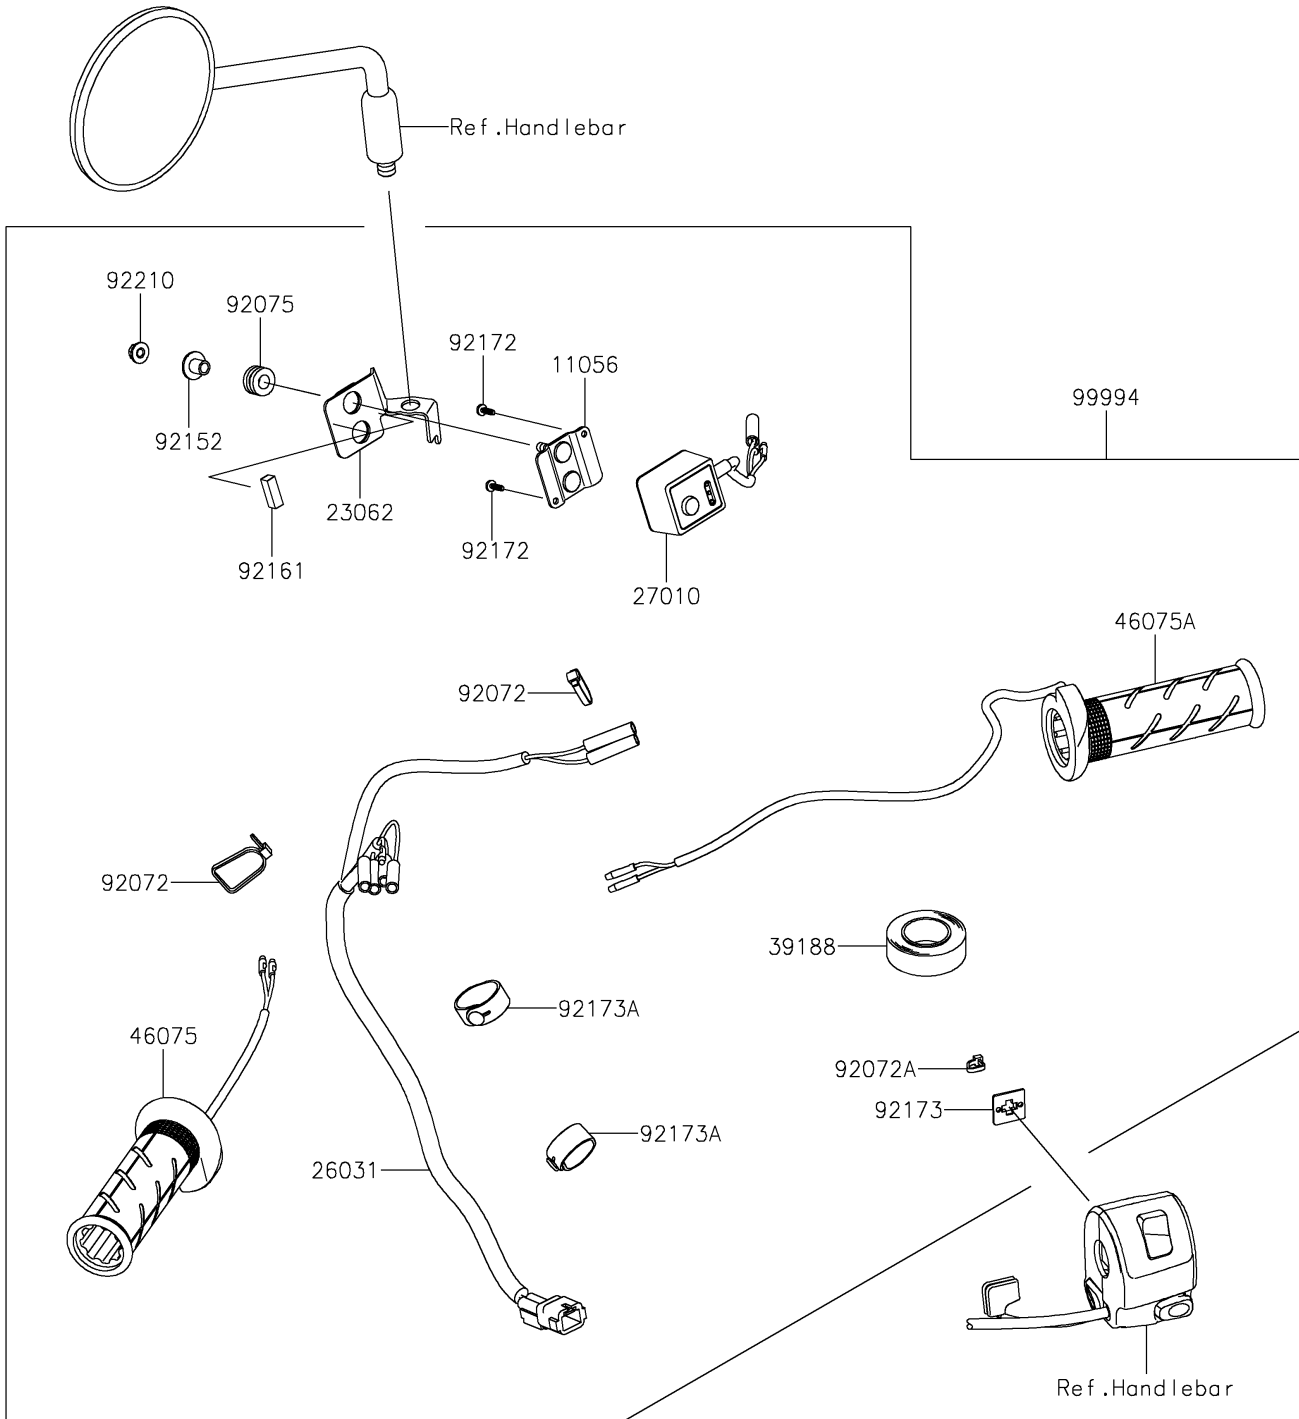

2026 KLR® 650 S

PARTS DIAGRAM

Accessory(Grip Heater)

F2910C

2026 KLR[®] 650 S

PARTS LIST

Accessory(Grip Heater)

ITEM NAME

PART NUMBER

QUANTITY
