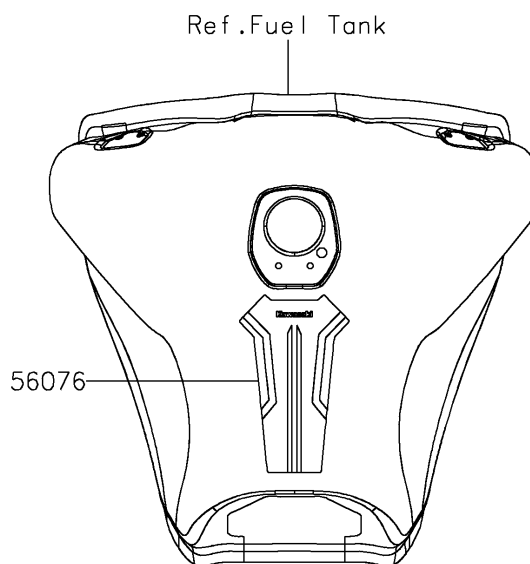

2026 KLR650 S

PARTS DIAGRAM

Decals(Yellow)

F2861A

2026 KLR650 S

PARTS LIST Decals(Yellow)

ITEM NAME	PART NUMBER	QUANTITY
-----------	-------------	----------
