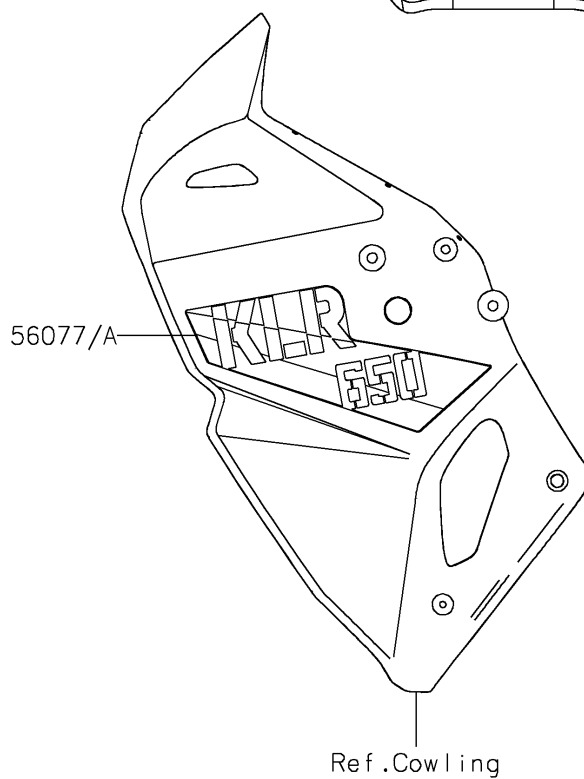

2026 KLR650 S

PARTS DIAGRAM

Decals(Yellow)

F2861A

2026 KLR650 S

PARTS LIST Decals(Yellow)

ITEM NAME	PART NUMBER	QUANTITY
-----------	-------------	----------
