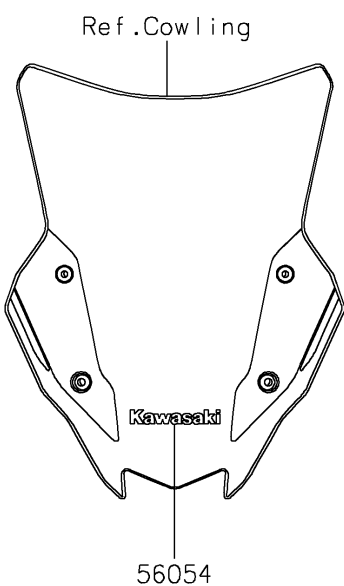

2026 KLR650 S

PARTS DIAGRAM

Decals(Yellow)

F2861A

2026 KLR650 S

PARTS LIST Decals(Yellow)

ITEM NAME	PART NUMBER	QUANTITY
-----------	-------------	----------
