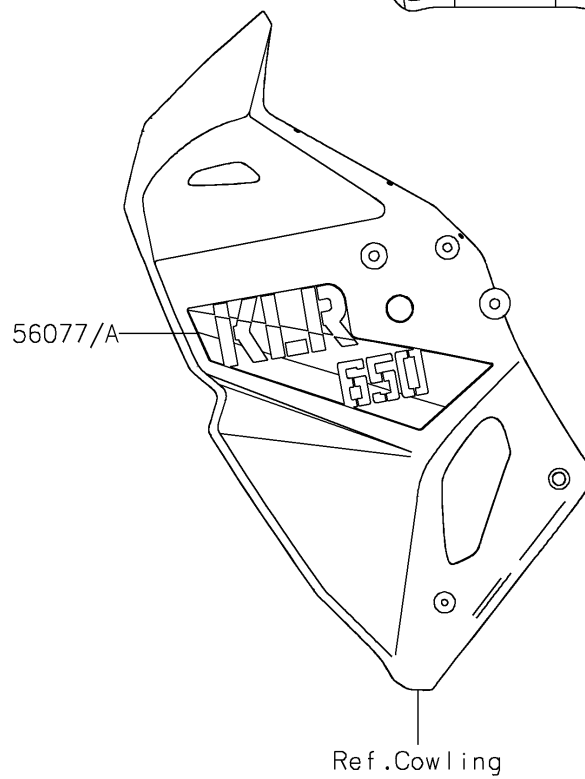

2026 KLR650 S

PARTS DIAGRAM

Decals(Black)

F2861

2026 KLR650 S

PARTS LIST

Decals(Black)

Kawasaki

Let the Good Times Roll®

ITEM NAME

PART NUMBER

QUANTITY
