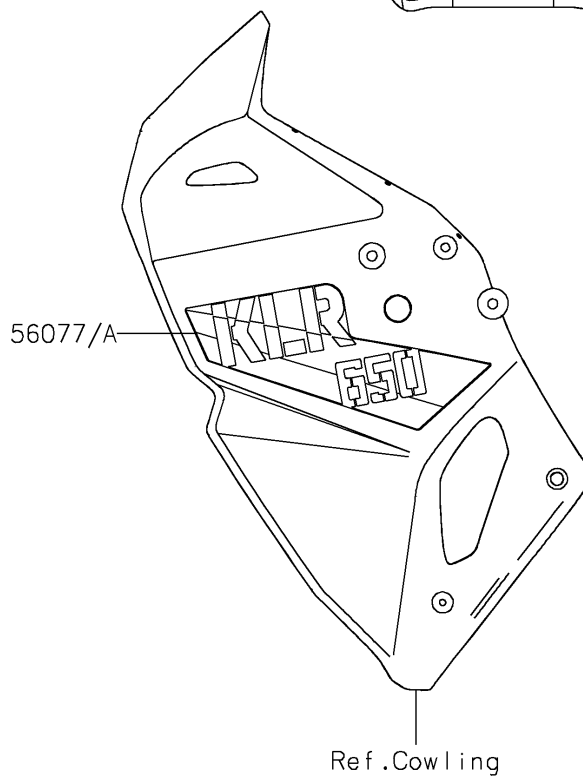

2026 KLR® 650 S

PARTS DIAGRAM

Decals(Black)

F2861

2026 KLR[®] 650 S

PARTS LIST

Decals(Black)

Kawasaki

Let the Good Times Roll[®]

ITEM NAME

PART NUMBER

QUANTITY
