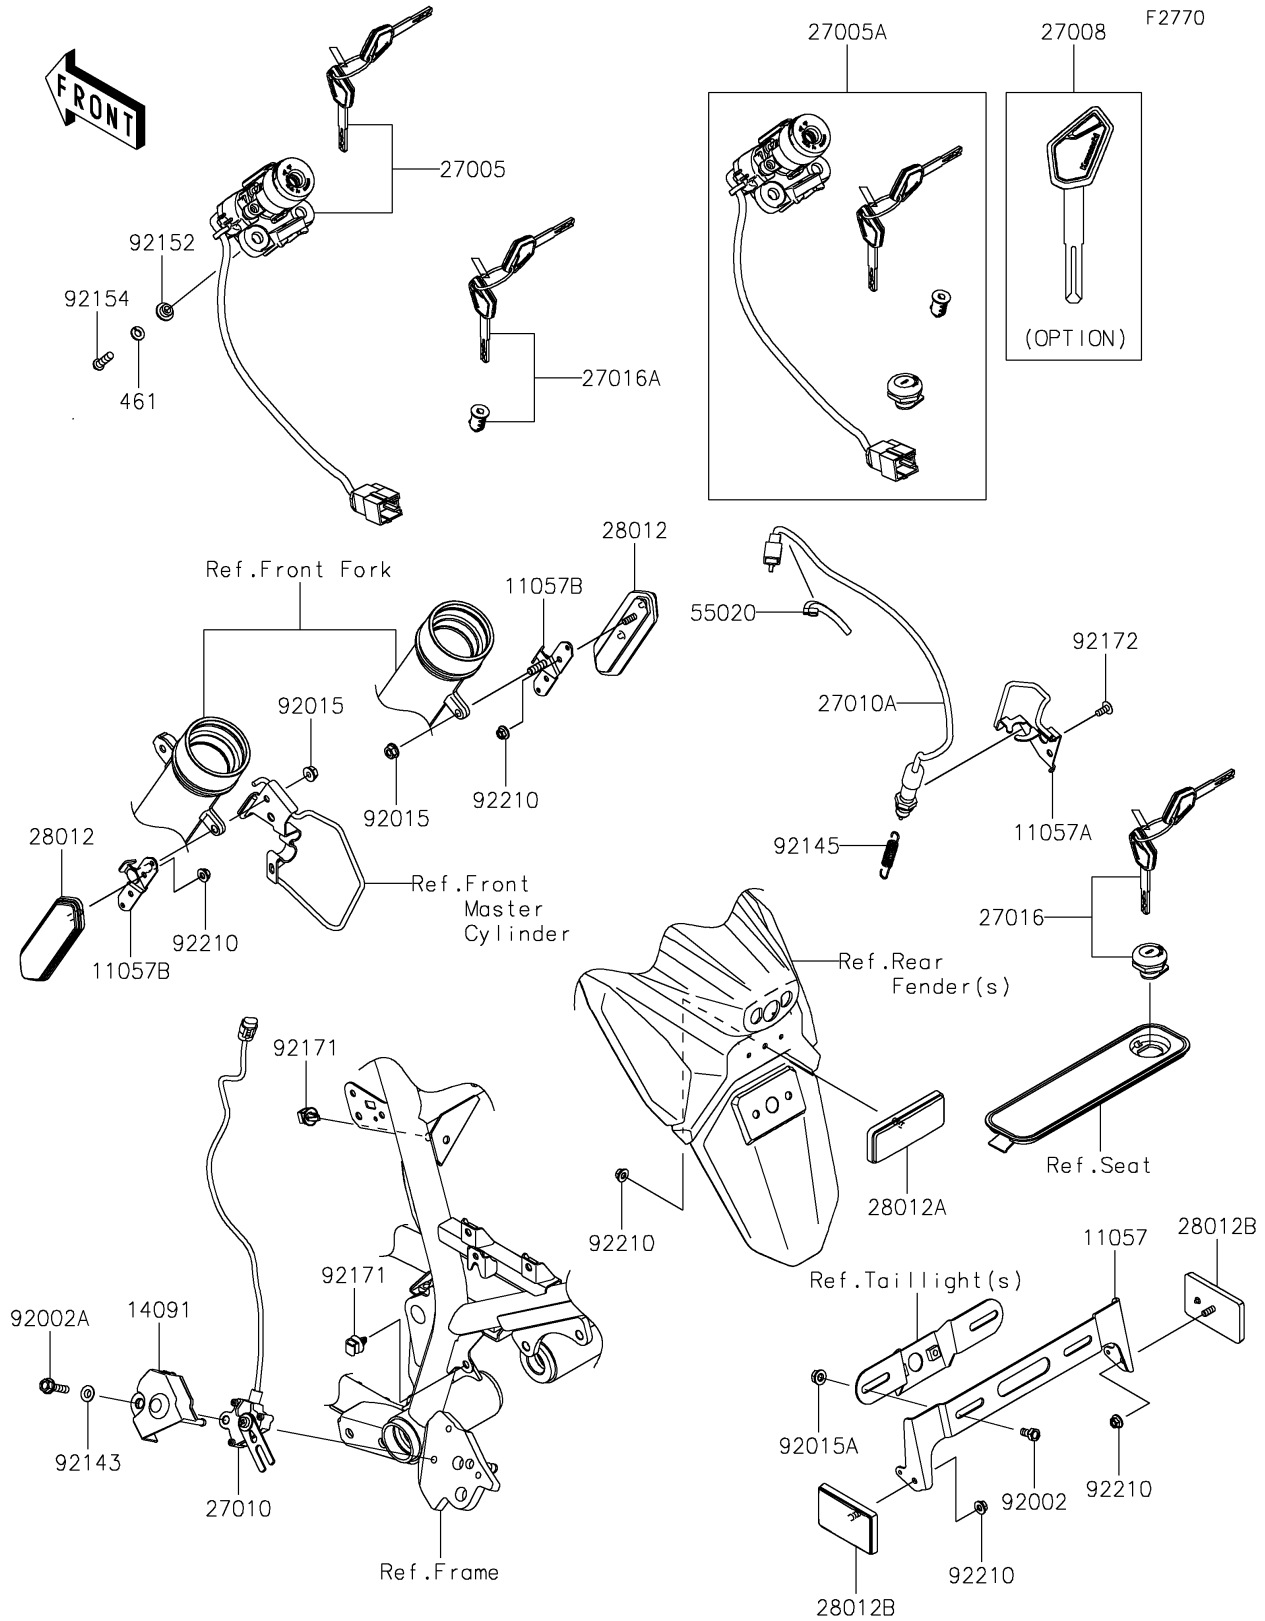

2026 KLR650 S

PARTS DIAGRAM

Ignition Switch

2026 KLR650 S

PARTS LIST

Ignition Switch

Kawasaki

Let the Good Times Roll®

ITEM NAME

PART NUMBER

QUANTITY
