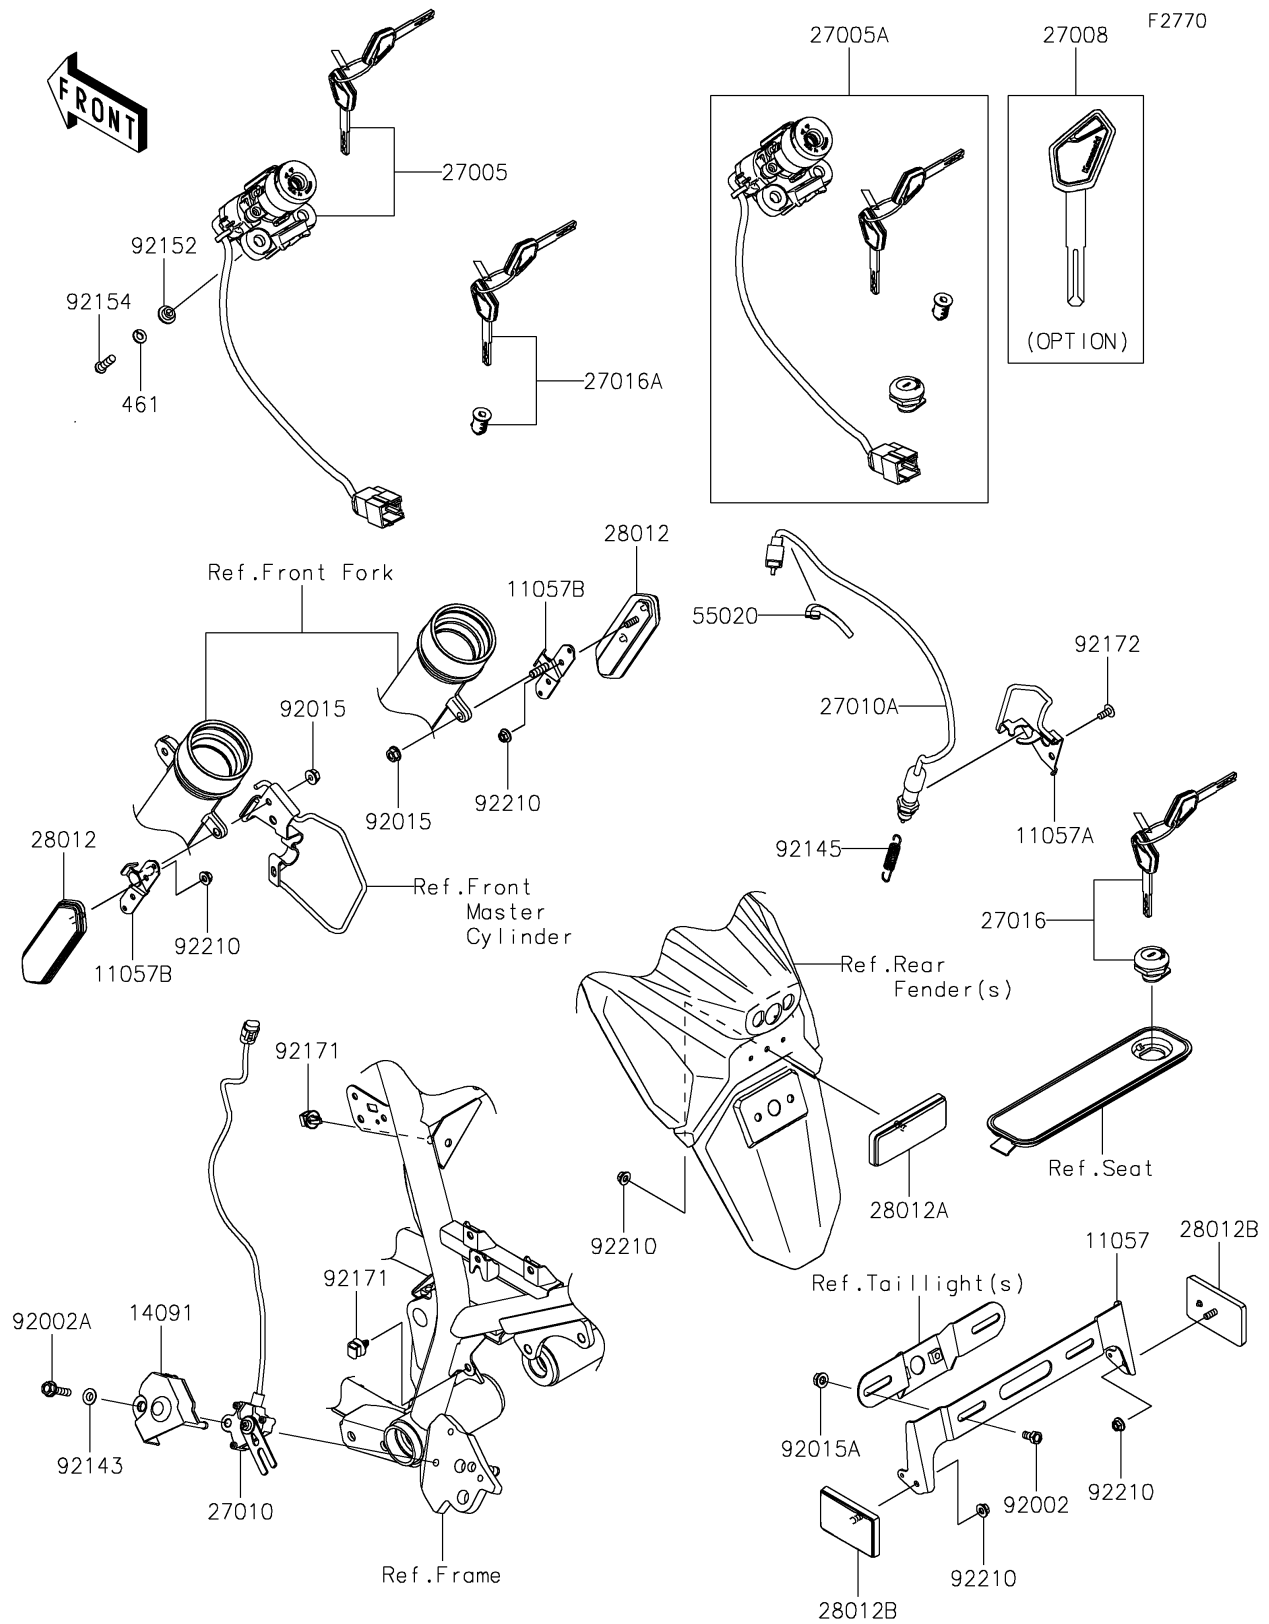

2026 KLR® 650 S

PARTS DIAGRAM

Ignition Switch

2026 KLR[®] 650 S

PARTS LIST

Ignition Switch

Kawasaki

Let the Good Times Roll[®]

ITEM NAME

PART NUMBER

QUANTITY
