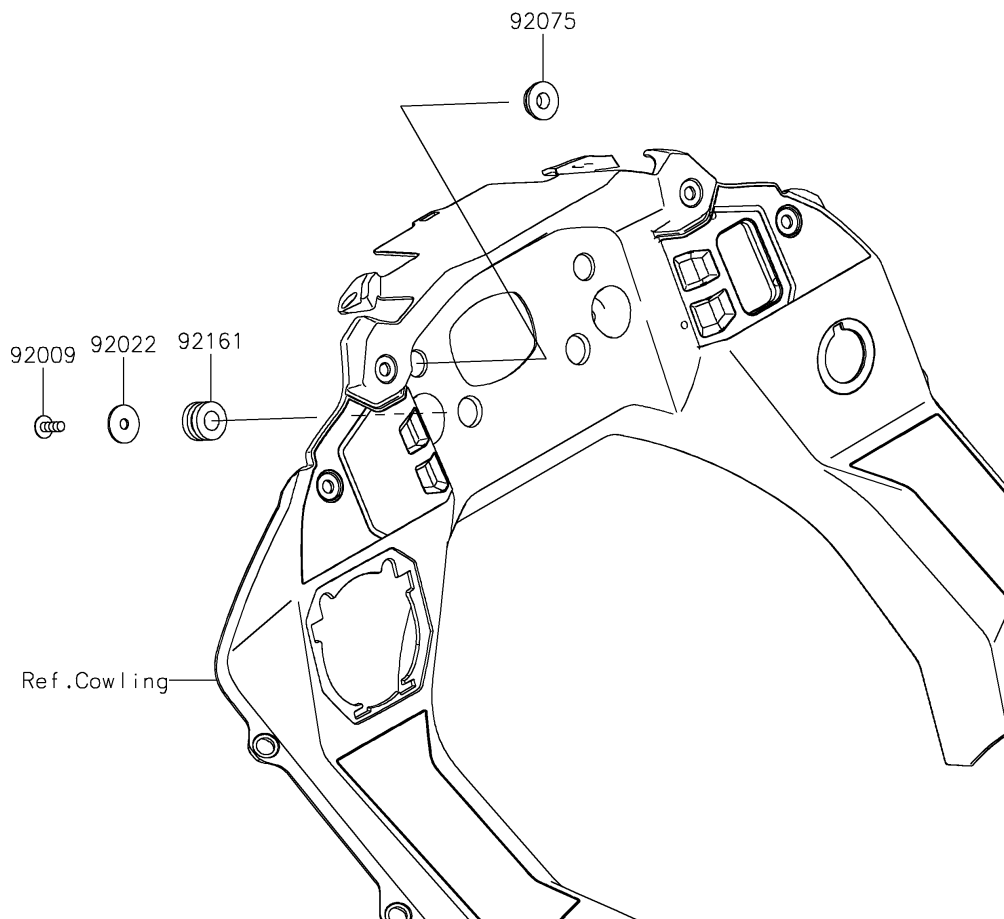

2026 KLR650 S

PARTS DIAGRAM

Meter(s)

F2530

2026 KLR650 S

PARTS LIST

Meter(s)

ITEM NAME

PART NUMBER

QUANTITY
