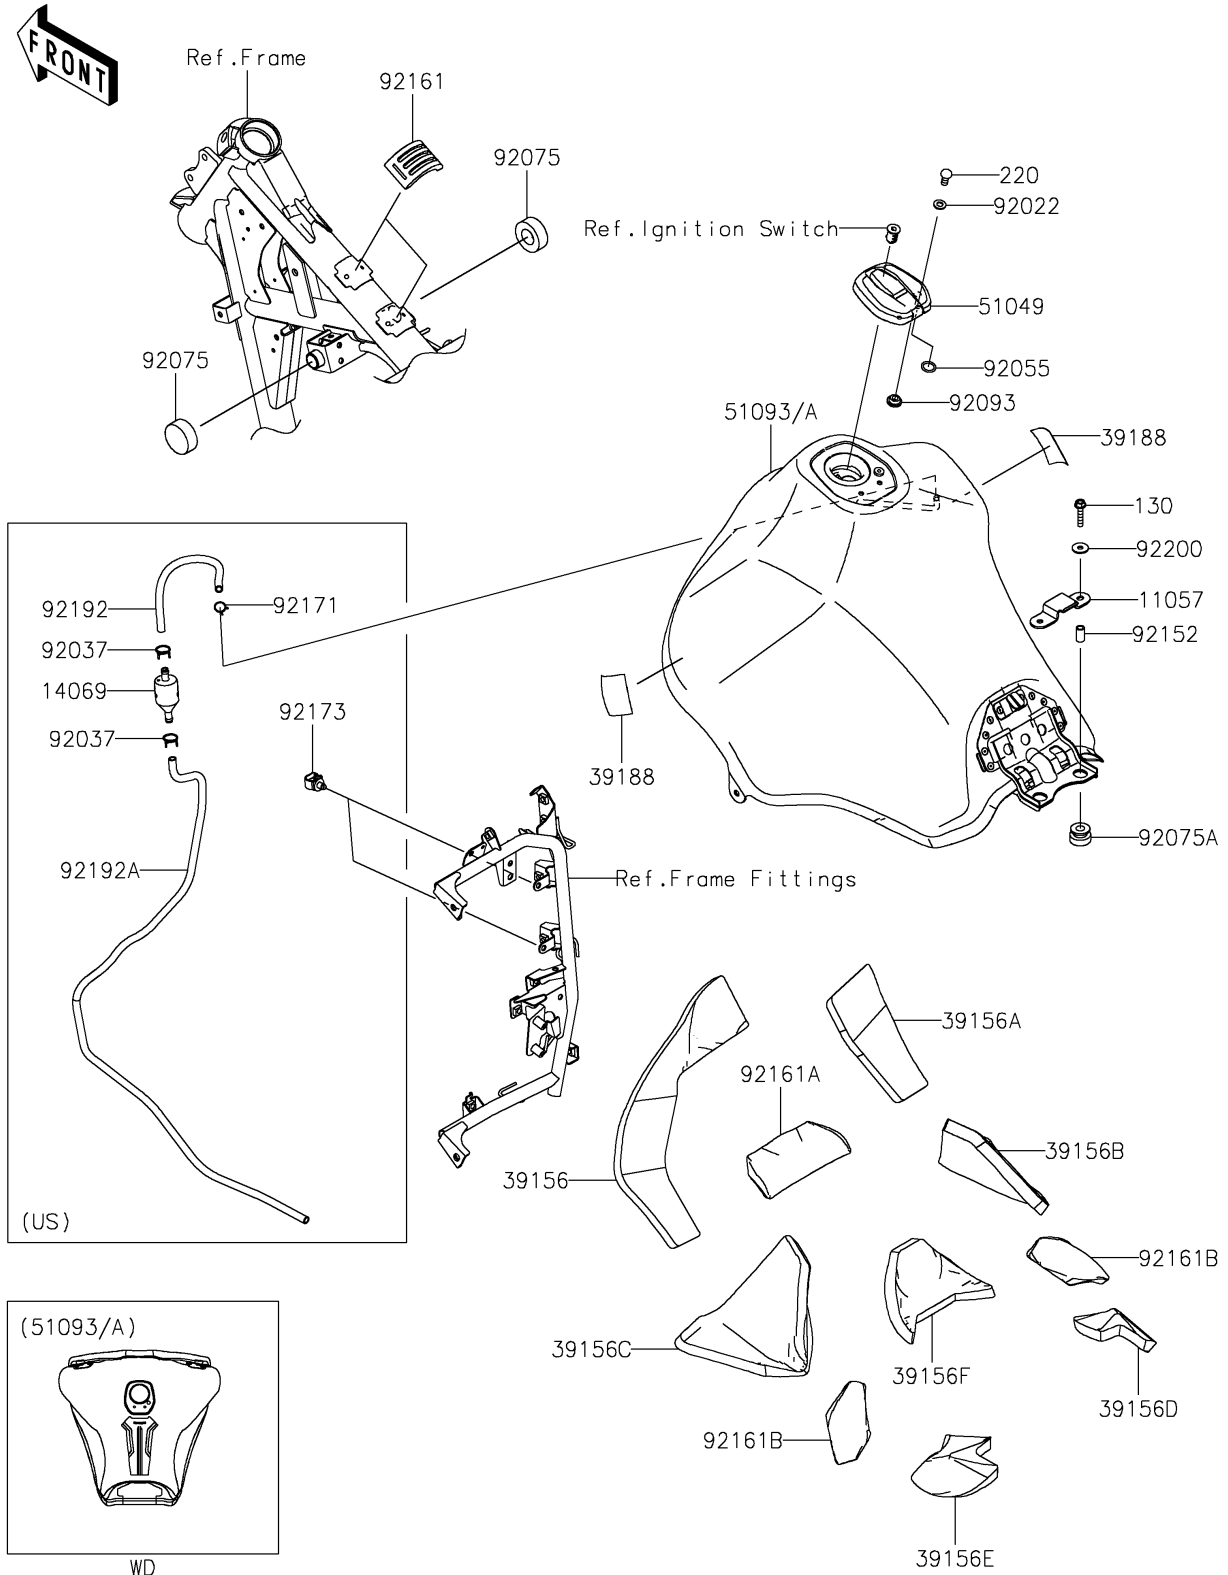

2026 KLR650 S

PARTS DIAGRAM

Fuel Tank

F2410

2026 KLR650 S

PARTS LIST

Fuel Tank

Kawasaki

Let the Good Times Roll®

ITEM NAME

PART NUMBER

QUANTITY
