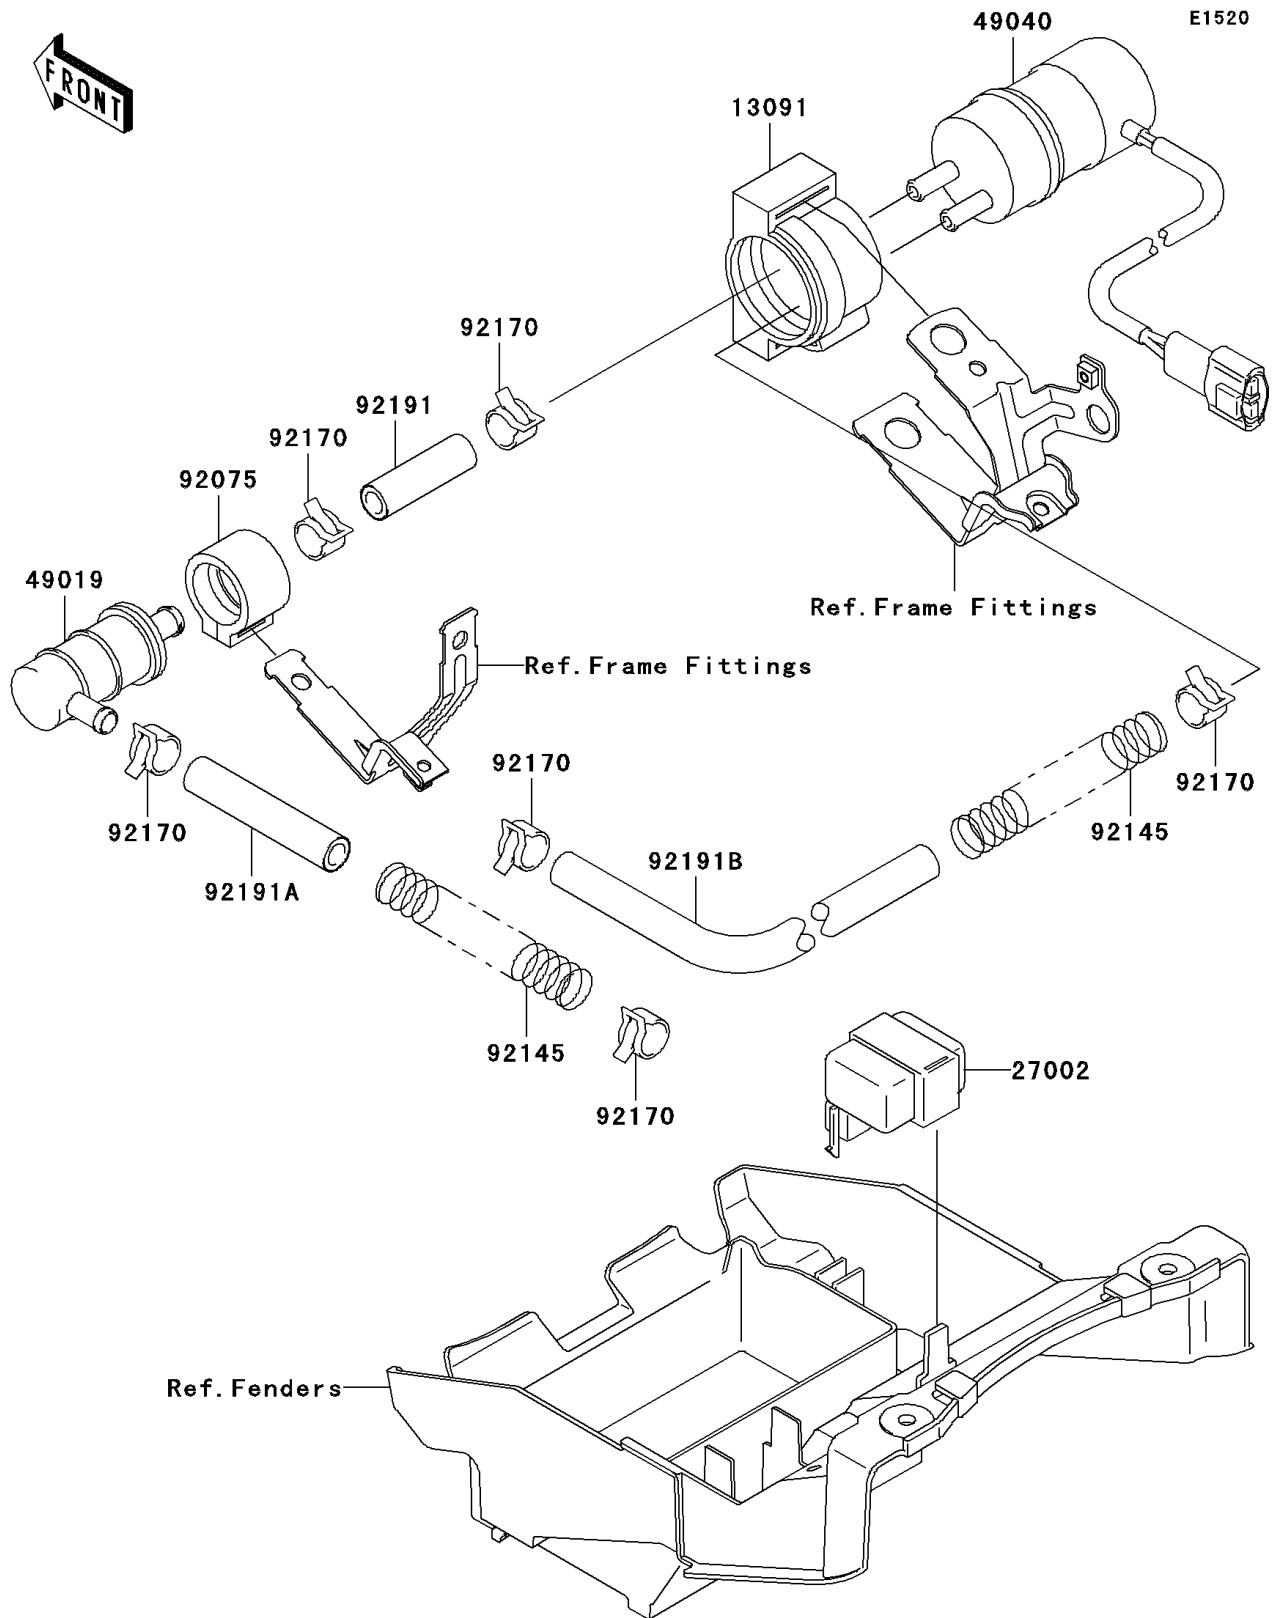

2003 Ninja[®] ZX[™]-9R

PARTS DIAGRAM

Fuel Pump

2003 Ninja® ZX™-9R

PARTS LIST

Fuel Pump

ITEM NAME	PART NUMBER	QUANTITY
HOLDER,FUEL PUMP (Ref # 13091)	13091-1738	1
RELAY-ASSY (Ref # 27002)	27002-1065	1
FILTER-FUEL (Ref # 49019)	49019-1083	1
PUMP-FUEL (Ref # 49040)	49040-1064	1
DAMPER,FUEL FILTER (Ref # 92075)	92075-1853	1
SPRING,FUEL TUBE (Ref # 92145)	92145-1355	2
CLAMP (Ref # 92170)	92170-1118	6
TUBE,PUMP-FILTER (Ref # 92191)	92191-1174	1
TUBE,FUEL TANK-FILTER (Ref # 92191A)	92191-1485	1
TUBE,CARBURETOR-FUEL PUMP (Ref # 92191B)	92191-1516	1