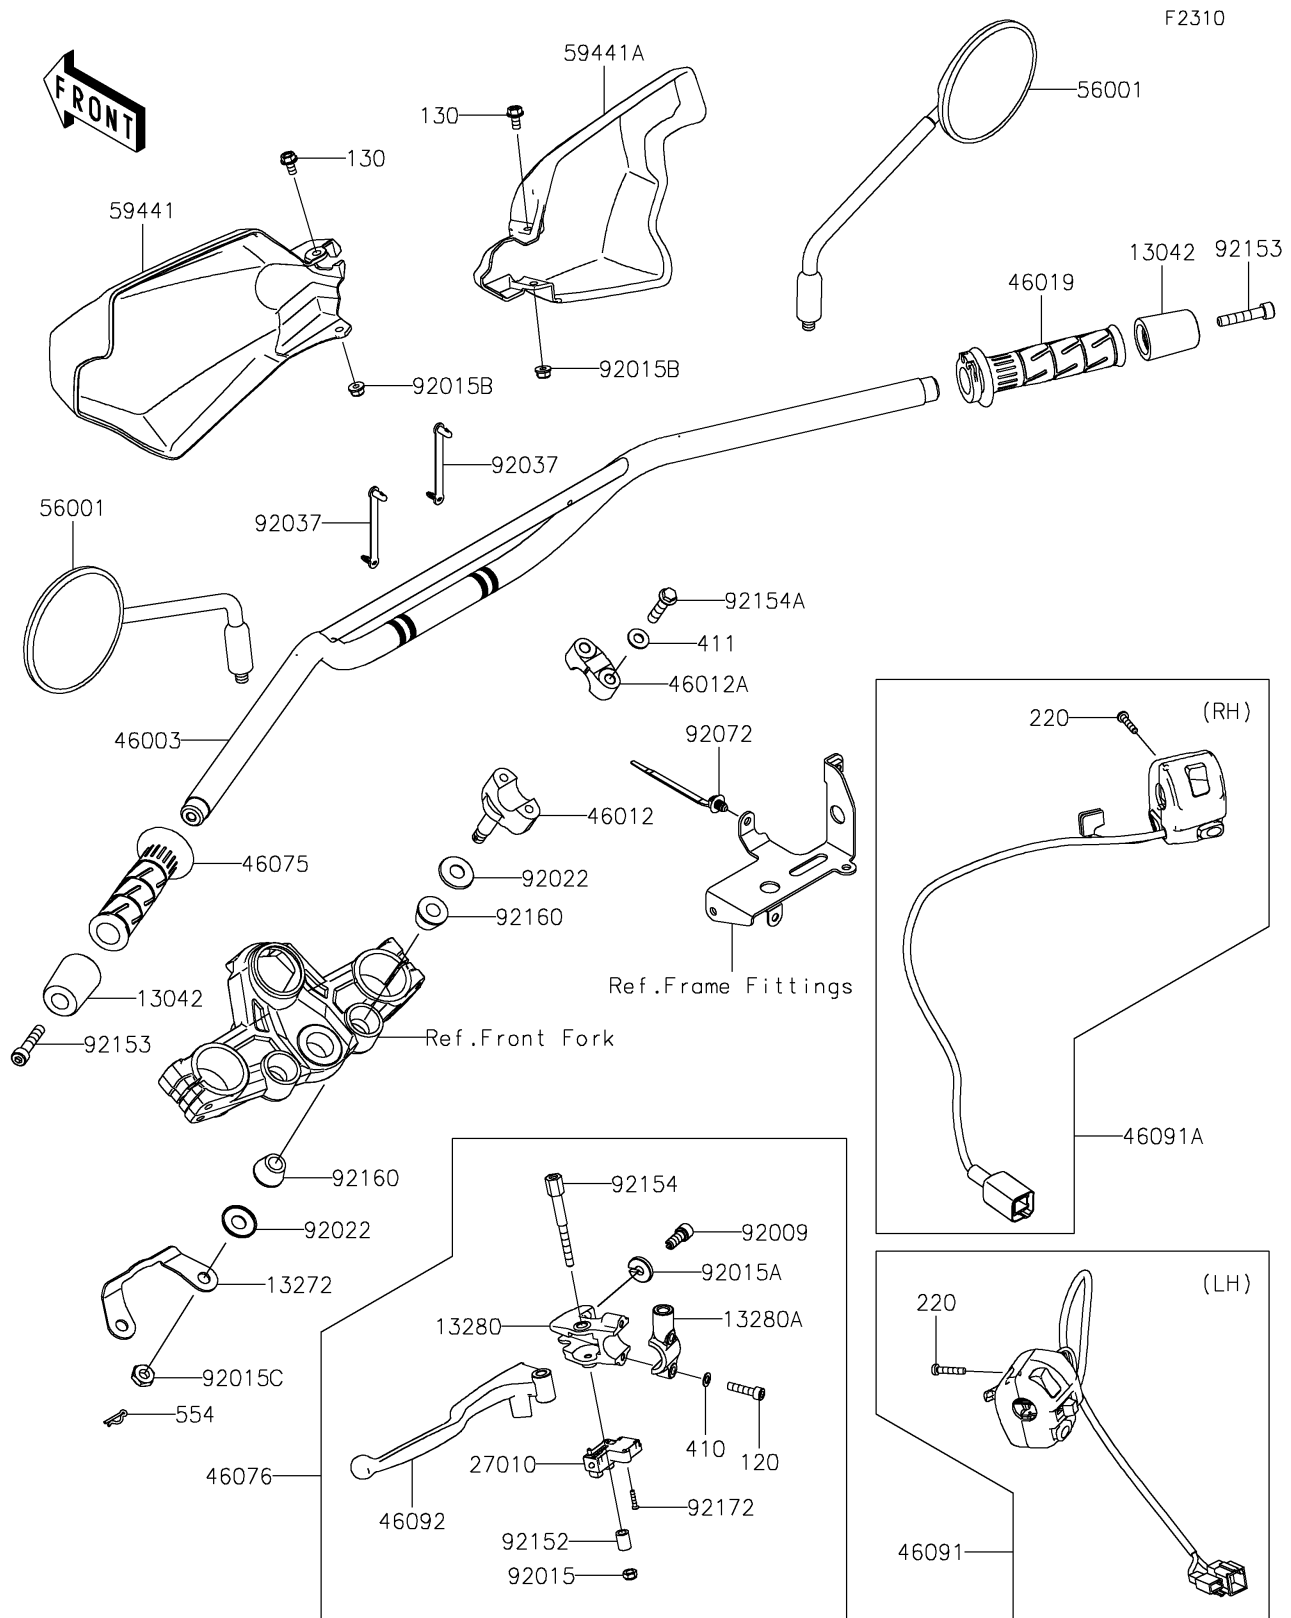

2026 KLR650 S

PARTS DIAGRAM

Handlebar

2026 KLR650 S

PARTS LIST

Handlebar

Kawasaki

Let the Good Times Roll®

ITEM NAME

PART NUMBER

QUANTITY
