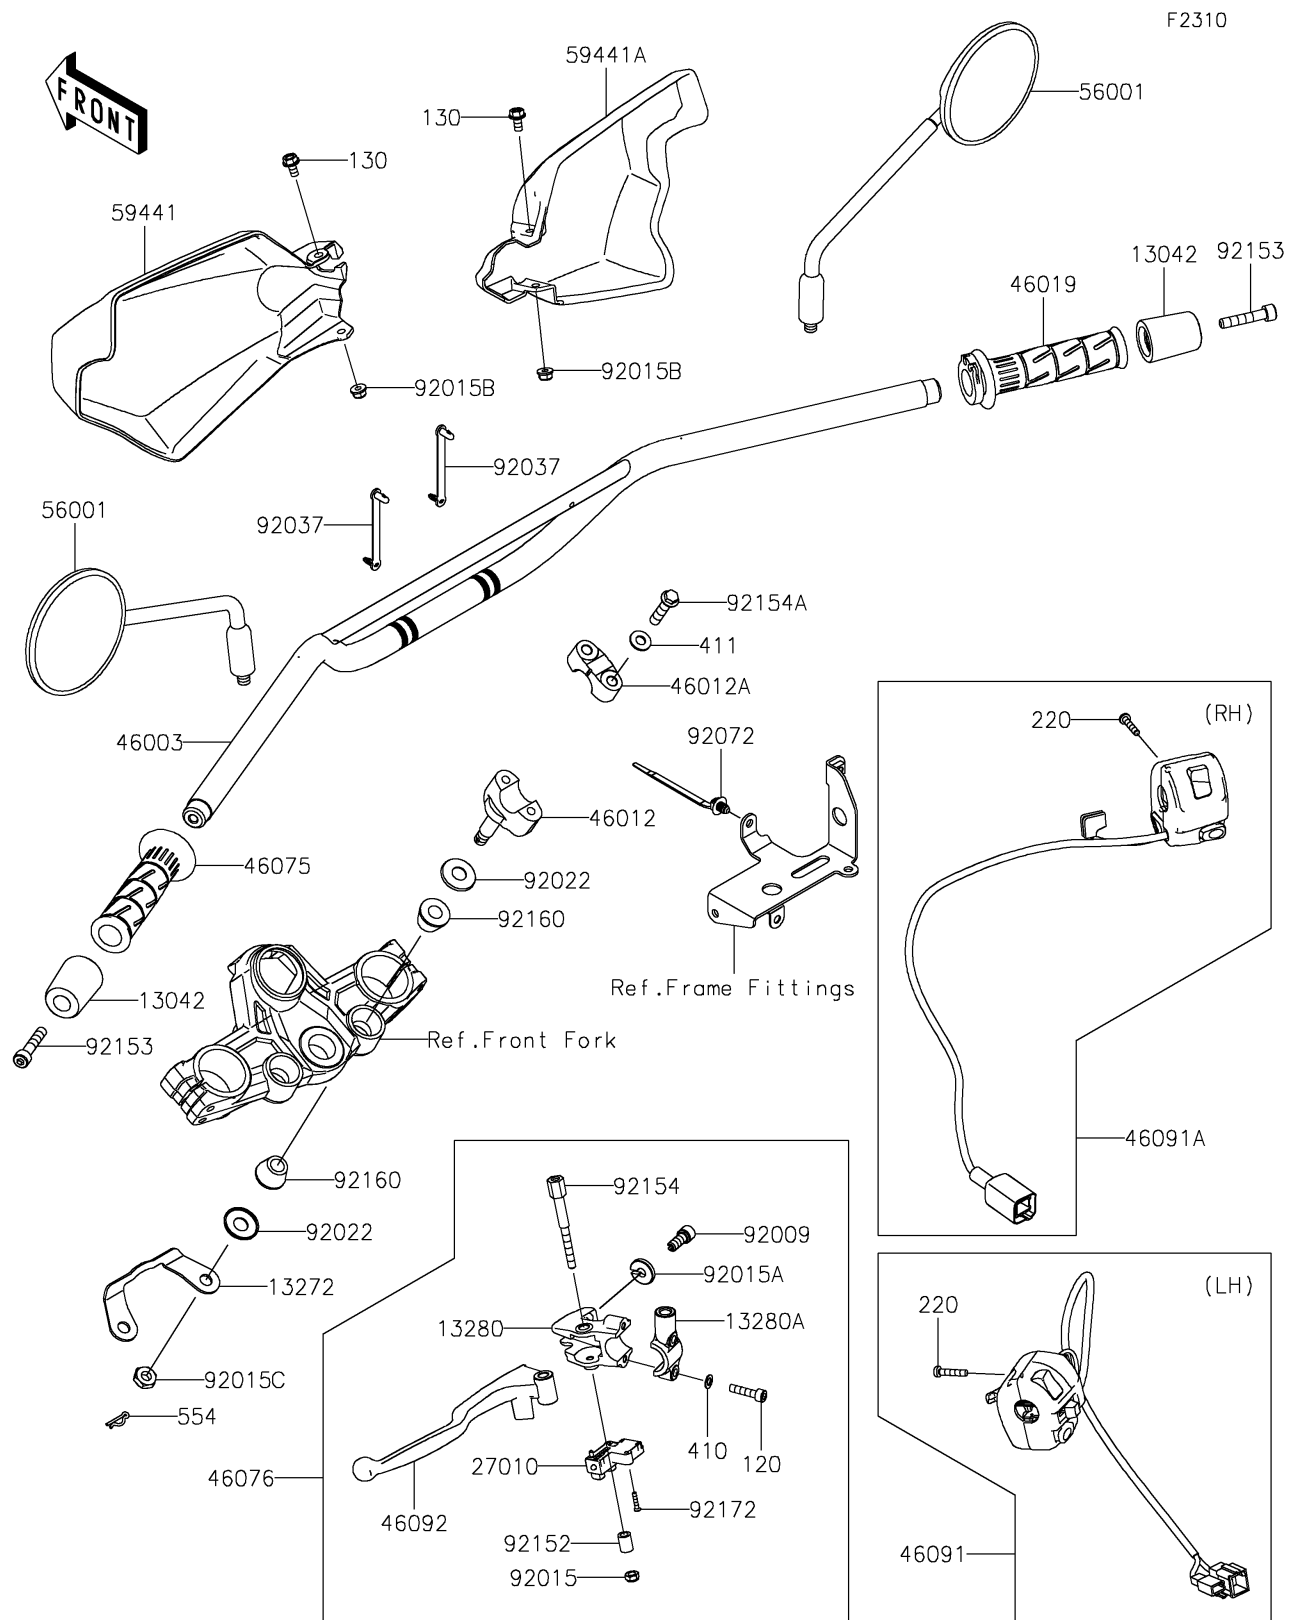

2026 KLR® 650 S

PARTS DIAGRAM

Handlebar

2026 KLR[®] 650 S

PARTS LIST

Handlebar

ITEM NAME

PART NUMBER

QUANTITY
