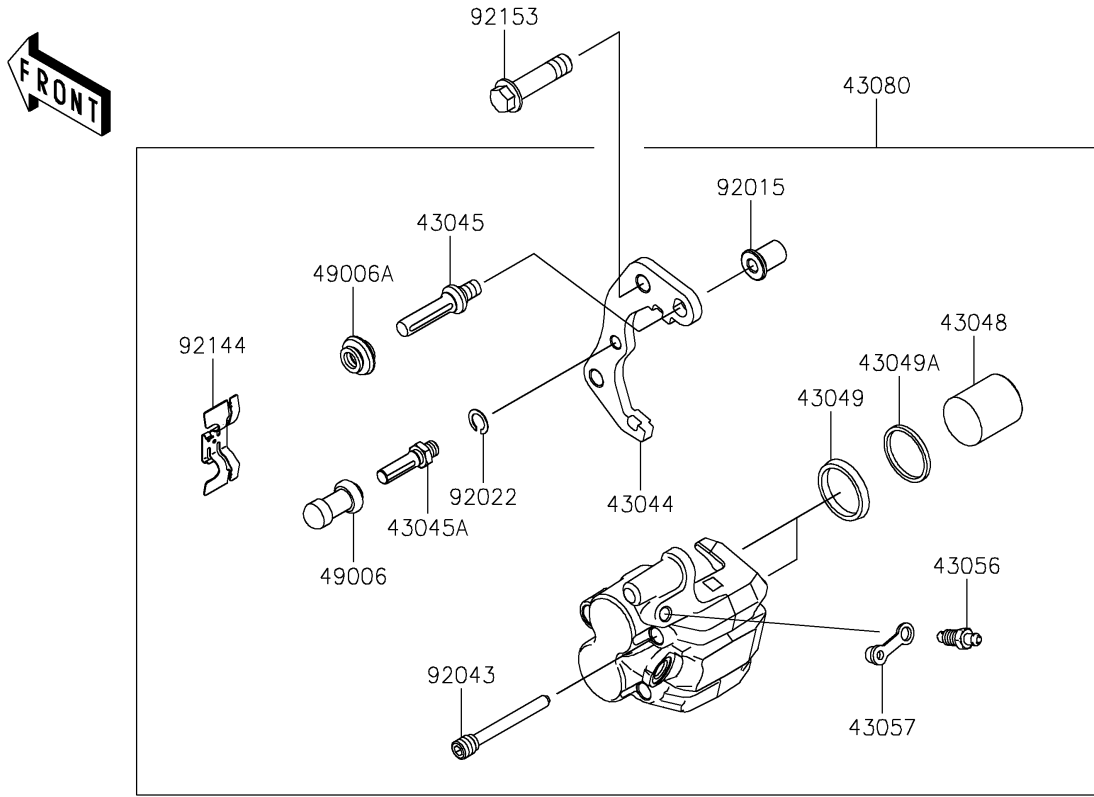

2026 KLR650 S

PARTS DIAGRAM

Front Brake

F2292

2026 KLR650 S

PARTS LIST

Front Brake

ITEM NAME	PART NUMBER	QUANTITY
-----------	-------------	----------
