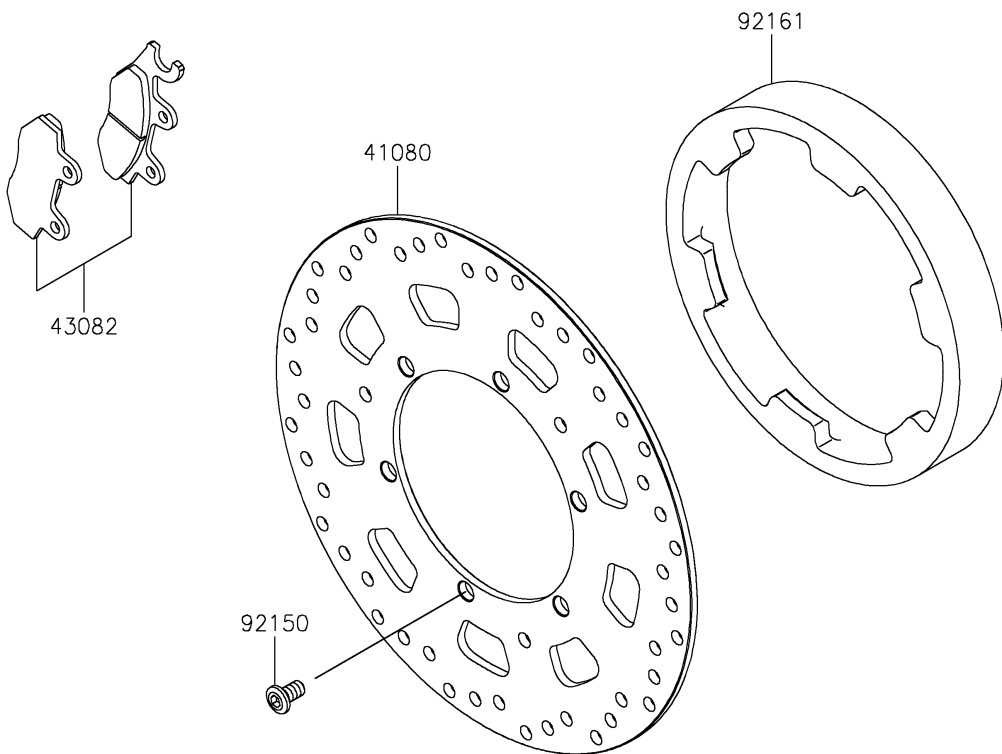

2026 KLR650 S

PARTS DIAGRAM

Front Brake

F2292

2026 KLR650 S

PARTS LIST

Front Brake

ITEM NAME	PART NUMBER	QUANTITY
-----------	-------------	----------
