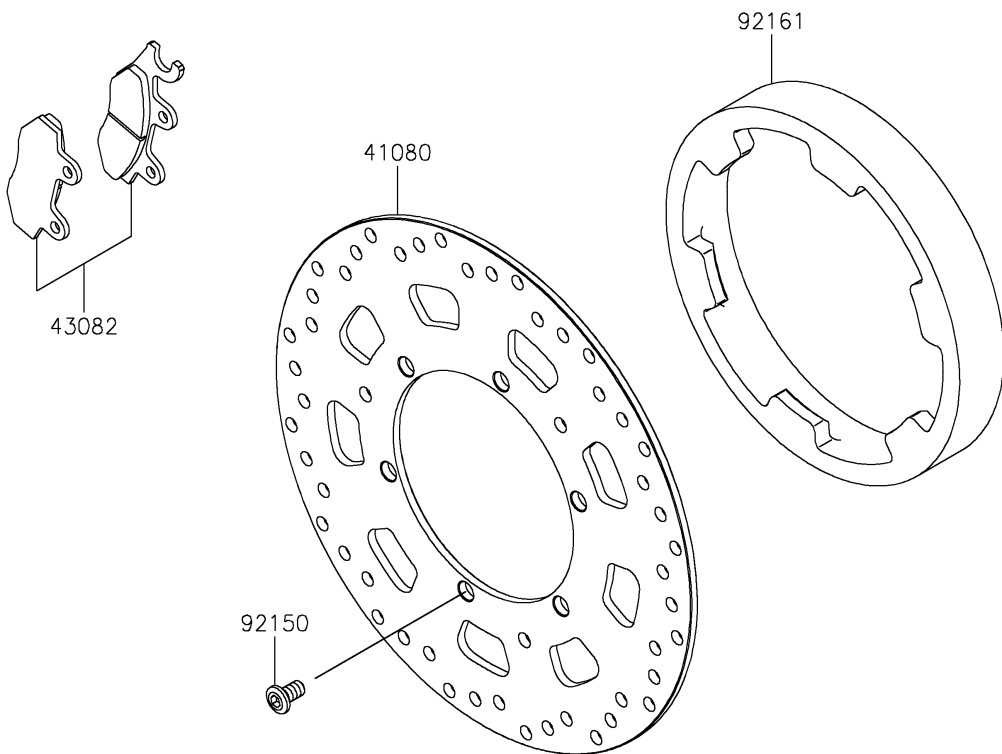

2026 KLR® 650 S

PARTS DIAGRAM

Front Brake

F2292

2026 KLR[®] 650 S

PARTS LIST

Front Brake

ITEM NAME

PART NUMBER

QUANTITY
