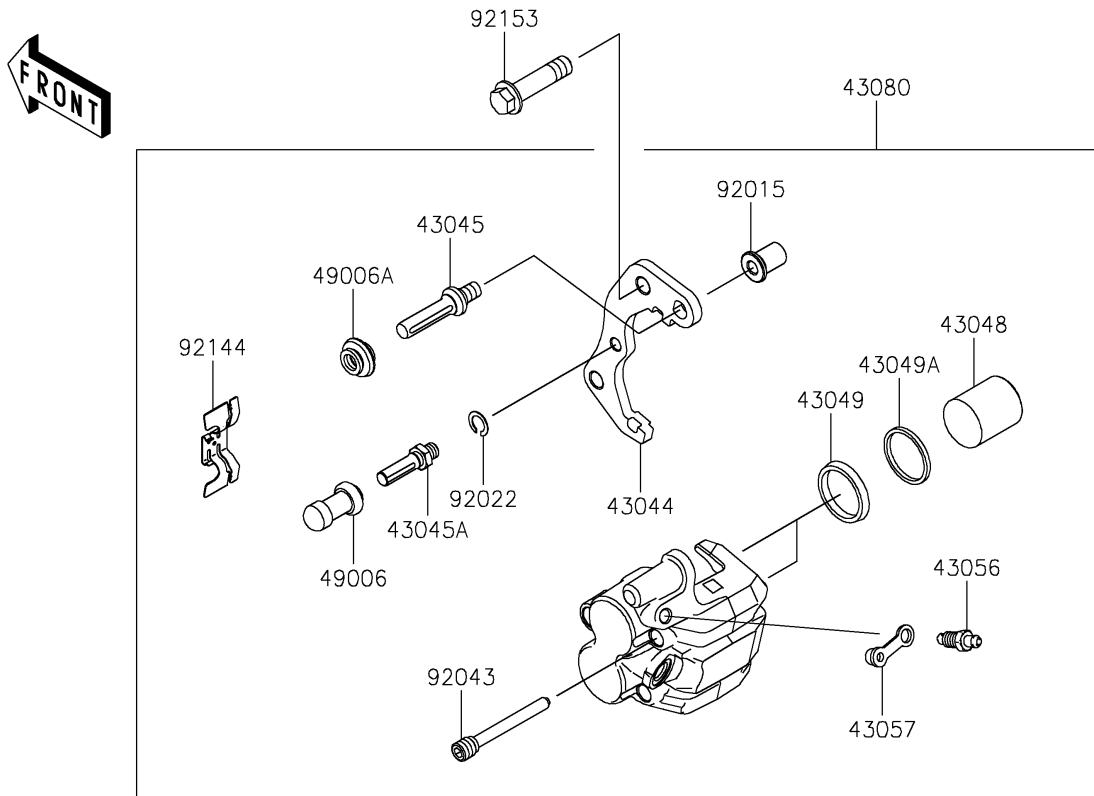

2026 KLR® 650 S

PARTS DIAGRAM

Front Brake

F2292

2026 KLR[®] 650 S

PARTS LIST

Front Brake

ITEM NAME

PART NUMBER

QUANTITY
