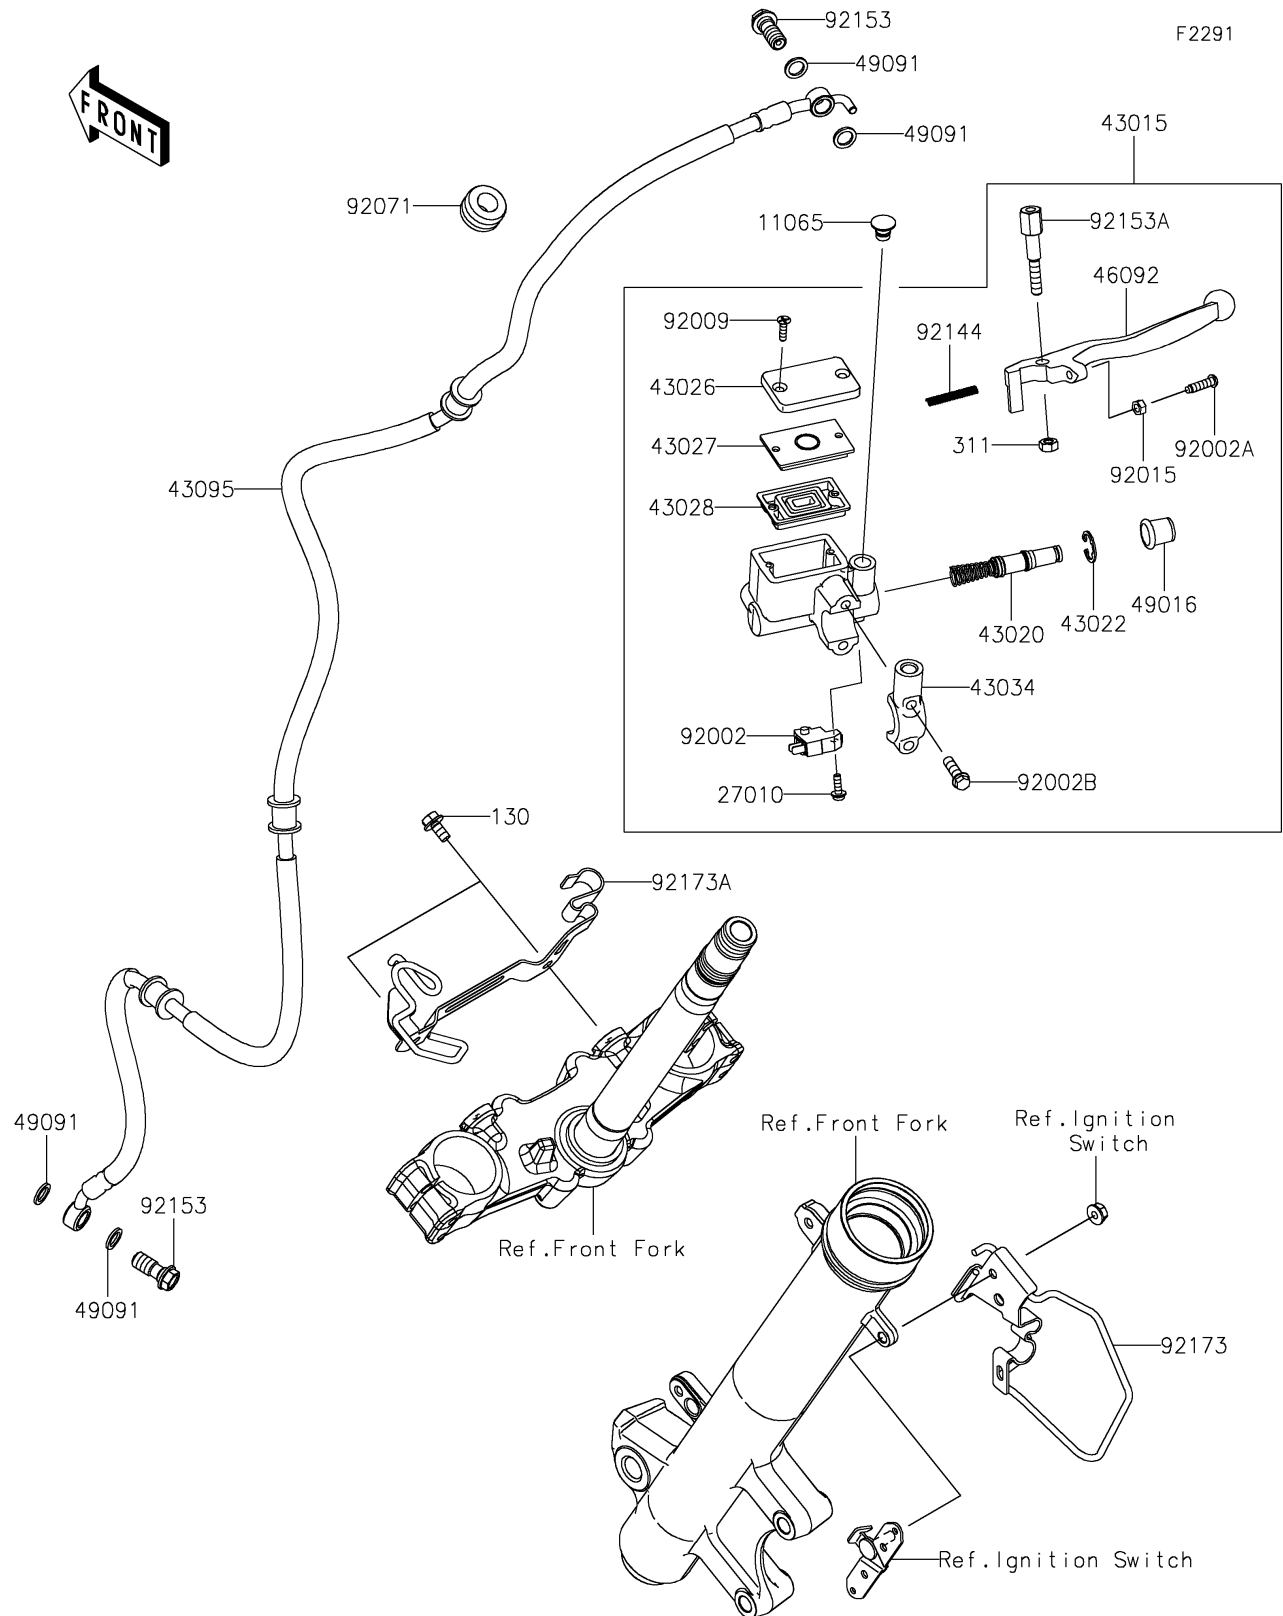

2026 KLR650 S

PARTS DIAGRAM

Front Master Cylinder

2026 KLR650 S

PARTS LIST

Front Master Cylinder

Kawasaki

Let the Good Times Roll®

ITEM NAME

PART NUMBER

QUANTITY
