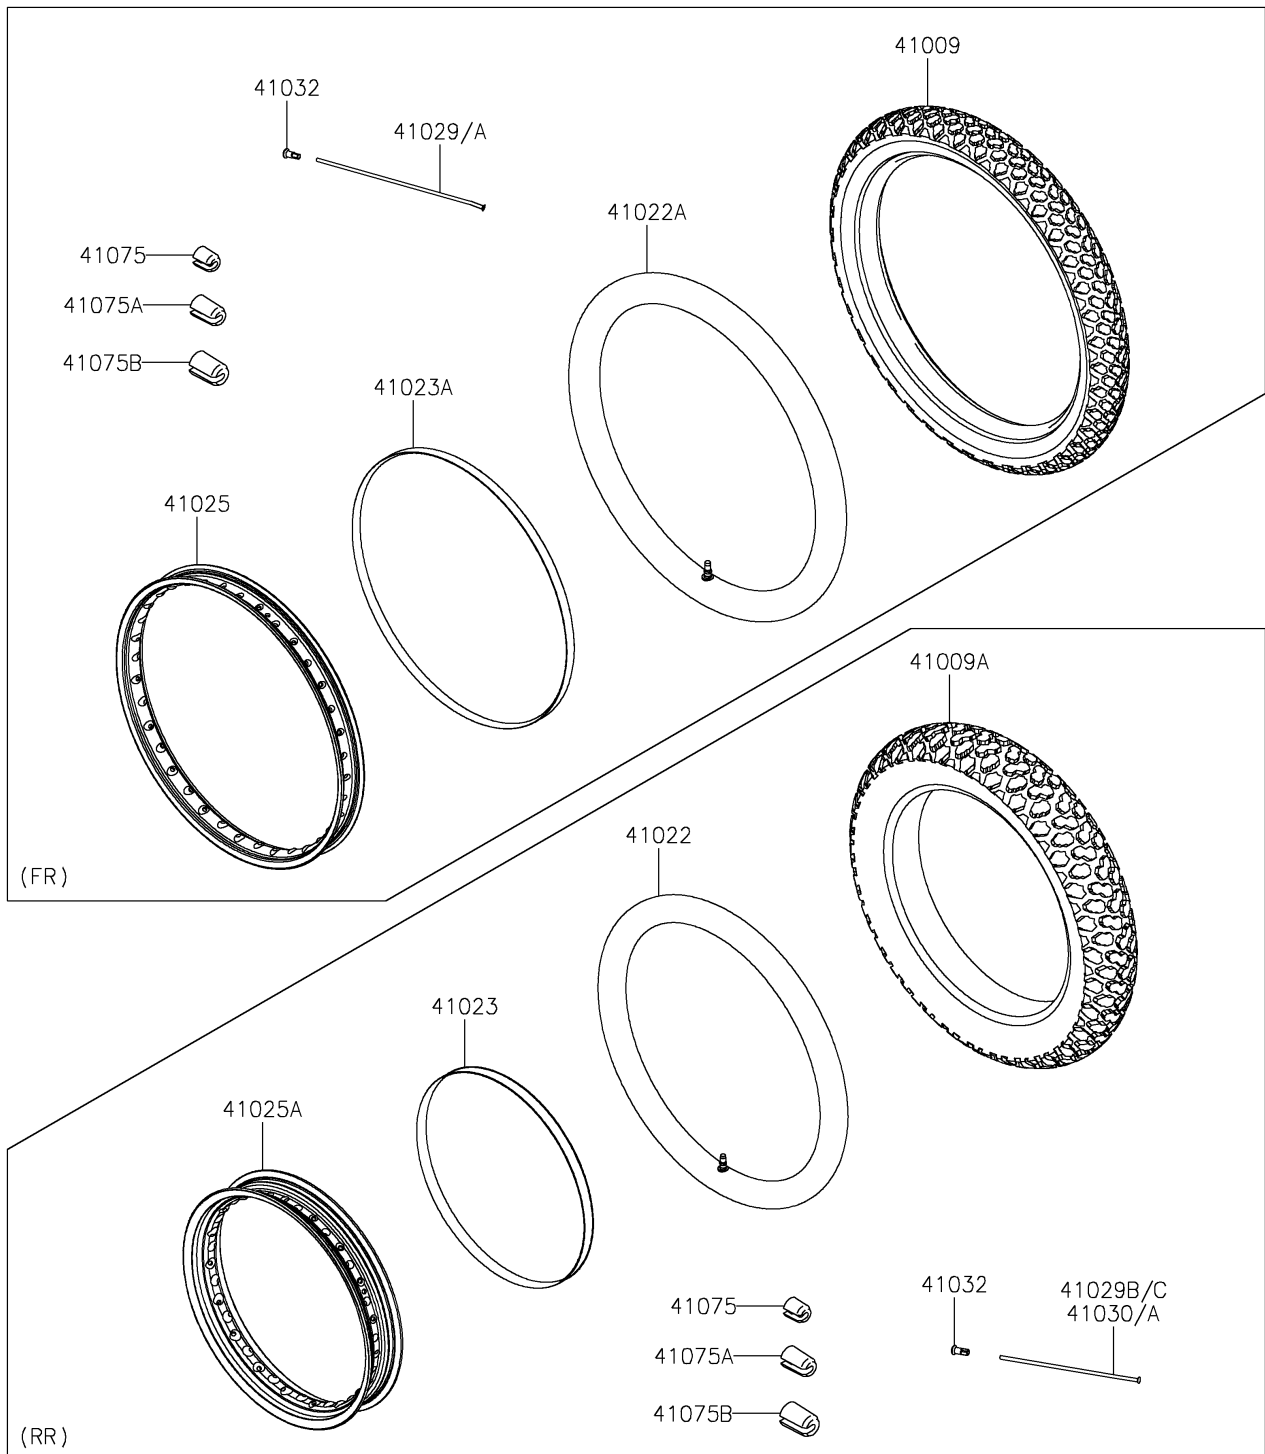

2026 KLR650 S

PARTS DIAGRAM

Wheels/Tires

F2210

2026 KLR650 S

PARTS LIST

Wheels/Tires

Kawasaki

Let the Good Times Roll®

ITEM NAME

PART NUMBER

QUANTITY
