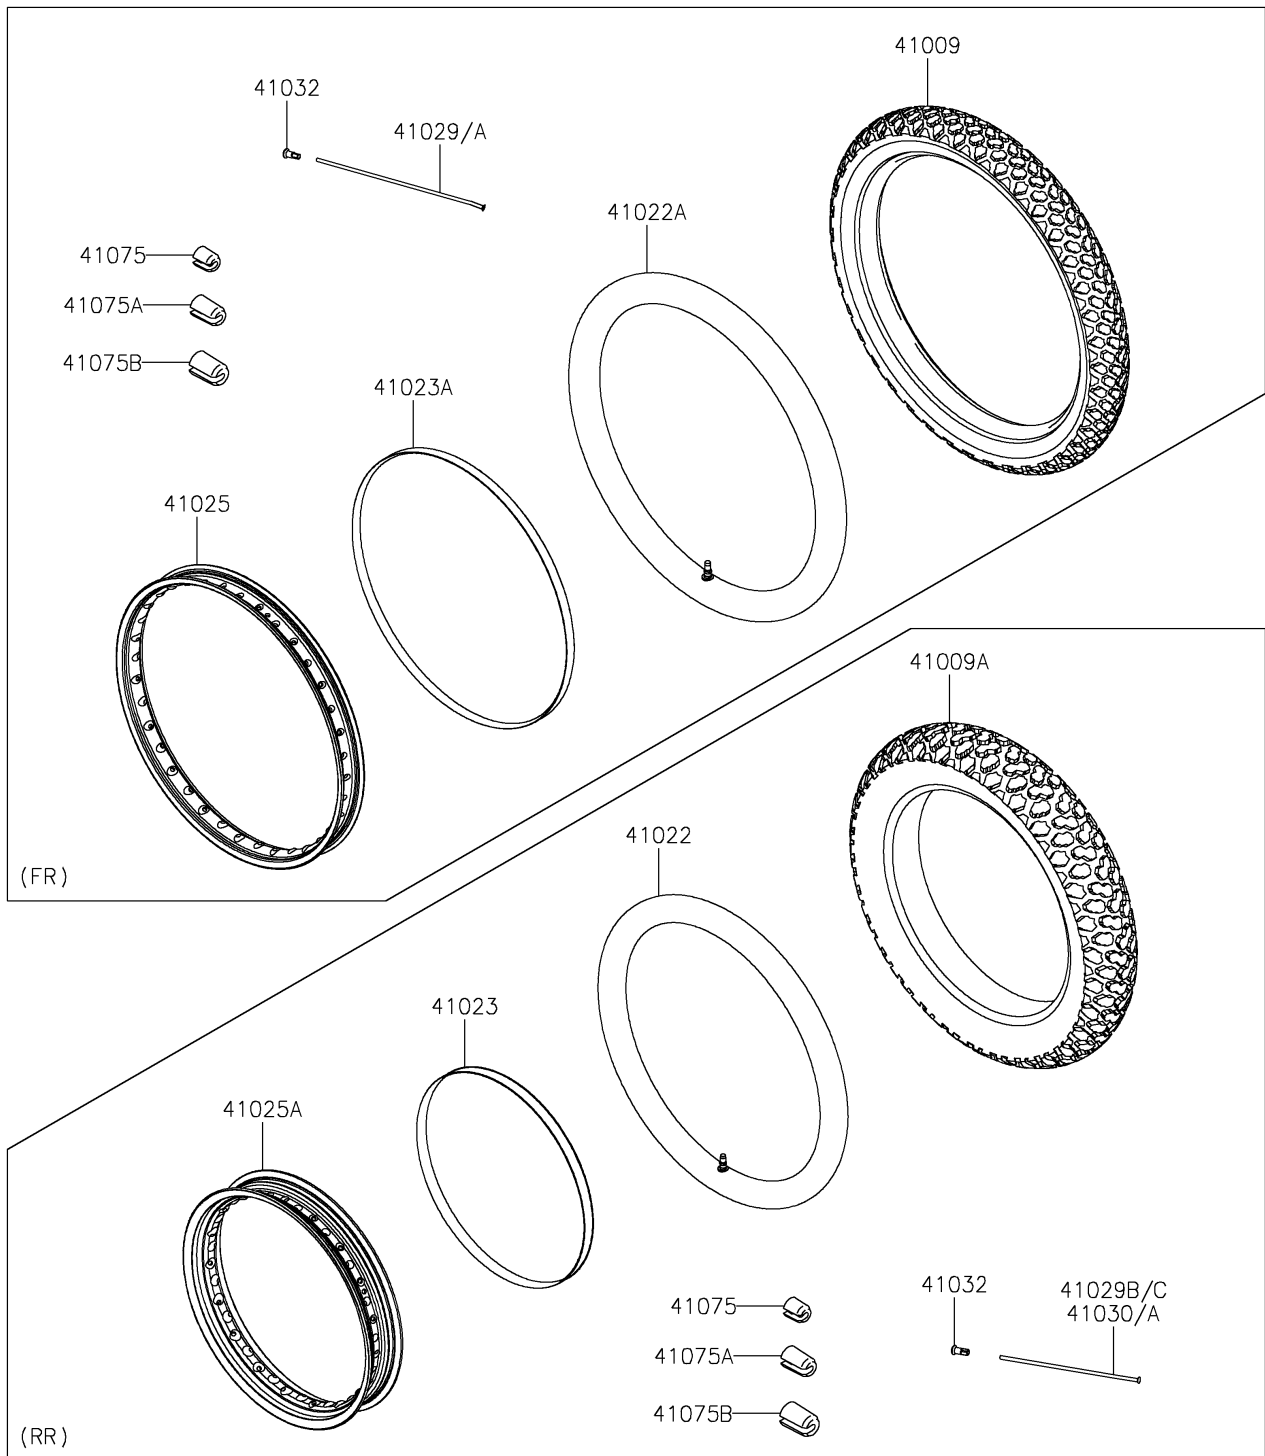

2026 KLR650 S

PARTS DIAGRAM

Wheels/Tires

F2210

2026 KLR650 S

PARTS LIST

Wheels/Tires

Kawasaki

Let the Good Times Roll®

ITEM NAME

PART NUMBER

QUANTITY
