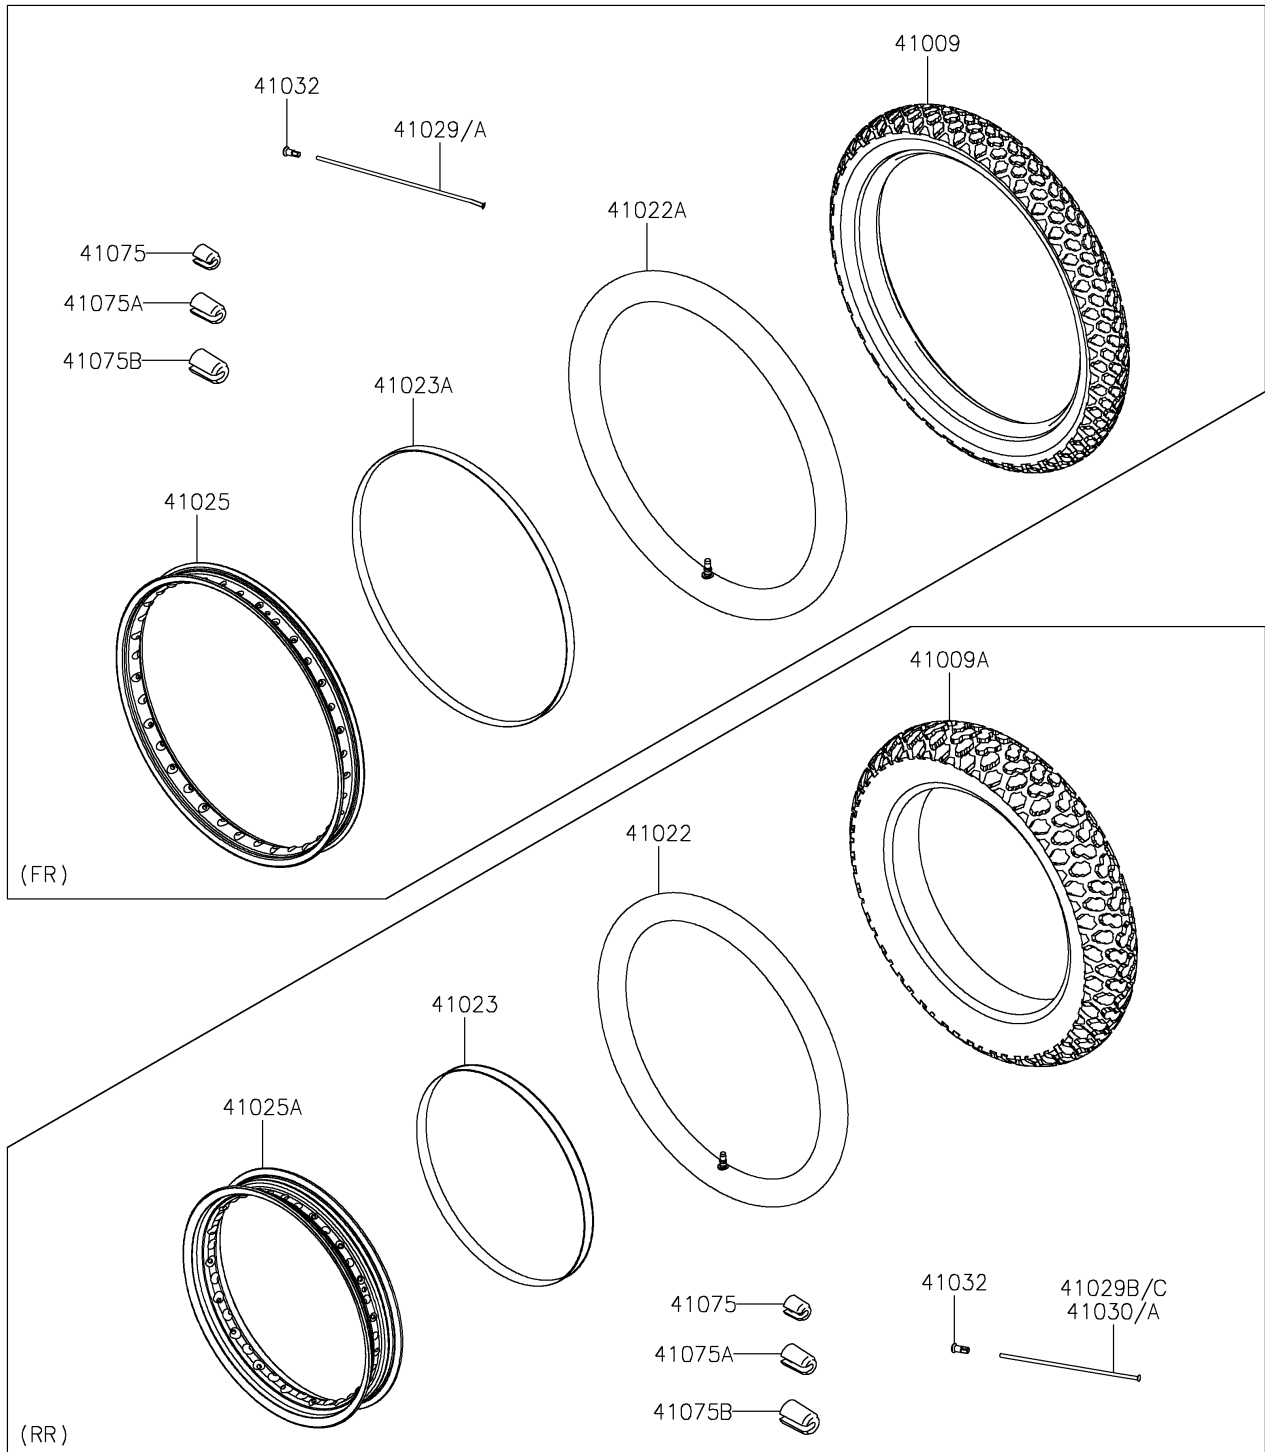

2026 KLR® 650 S

PARTS DIAGRAM

Wheels/Tires

F2210

2026 KLR[®] 650 S

PARTS LIST

Wheels/Tires

ITEM NAME

PART NUMBER

QUANTITY
