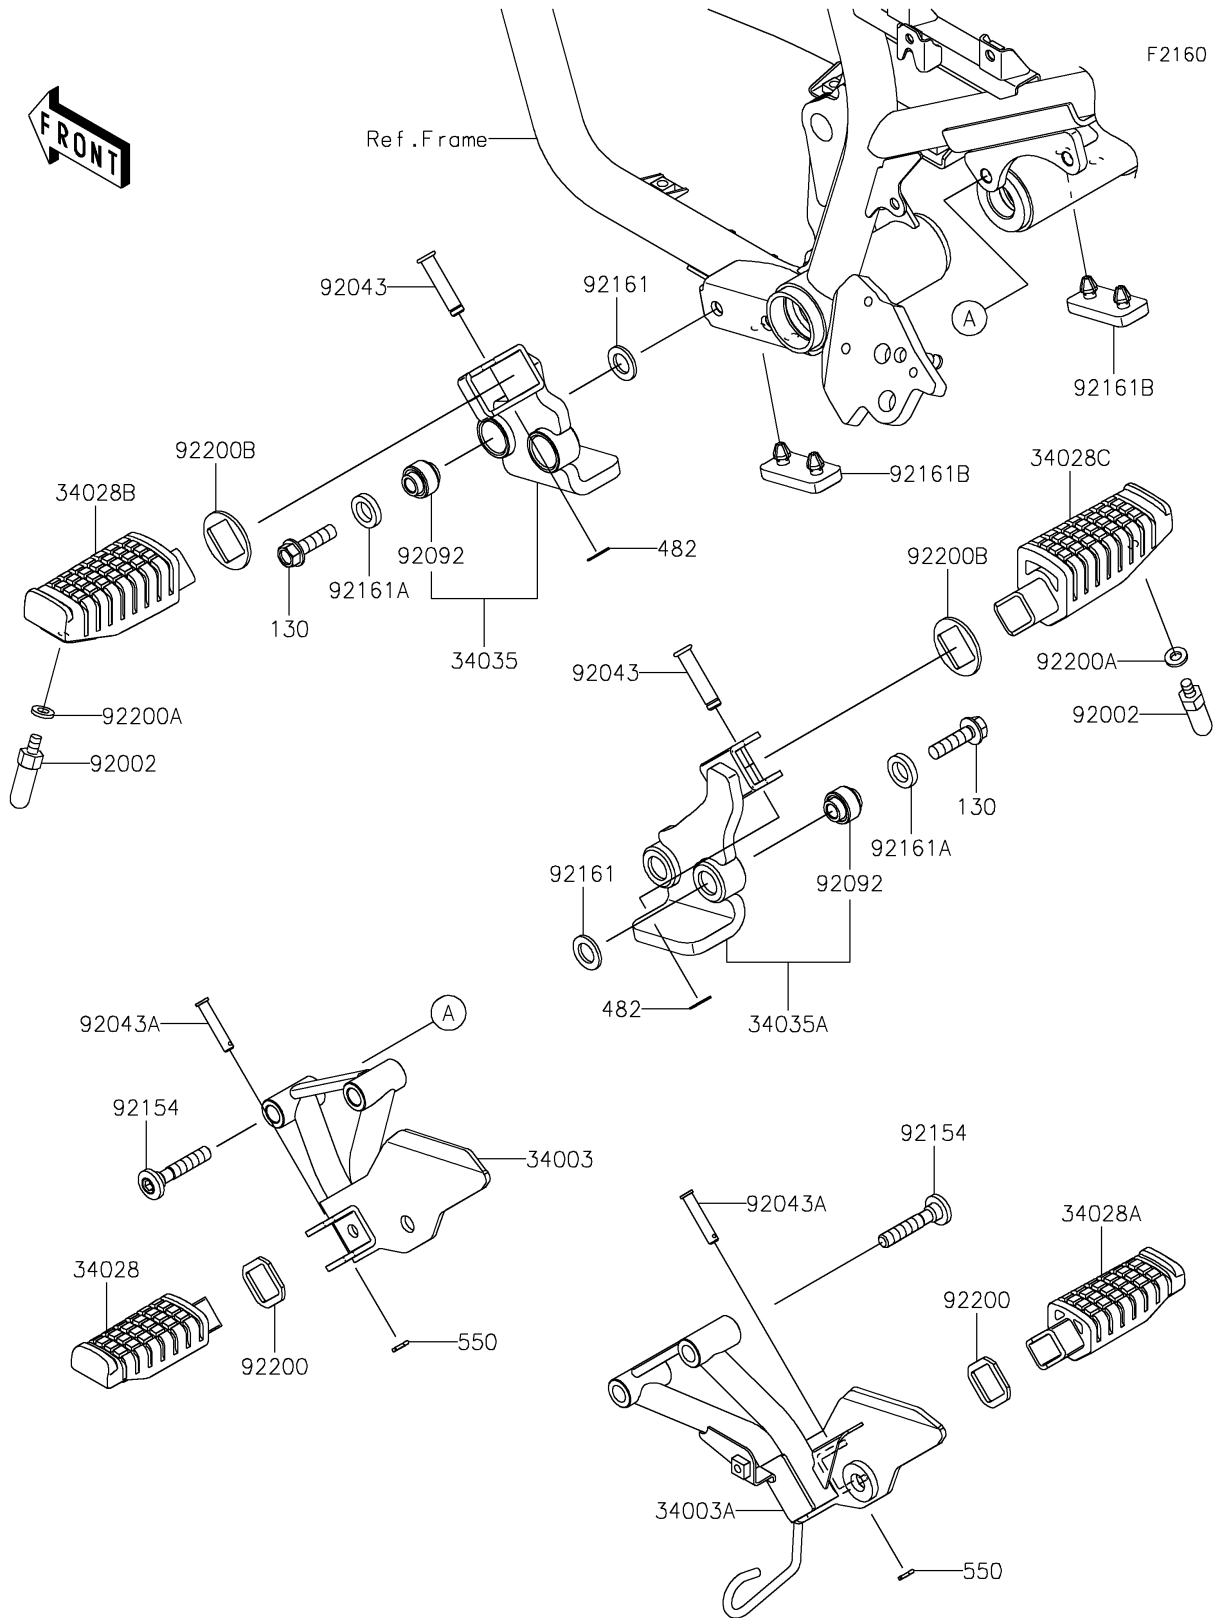

2026 KLR650 S

PARTS DIAGRAM

Footrests

2026 KLR650 S

PARTS LIST

Footrests

ITEM NAME

PART NUMBER

QUANTITY
