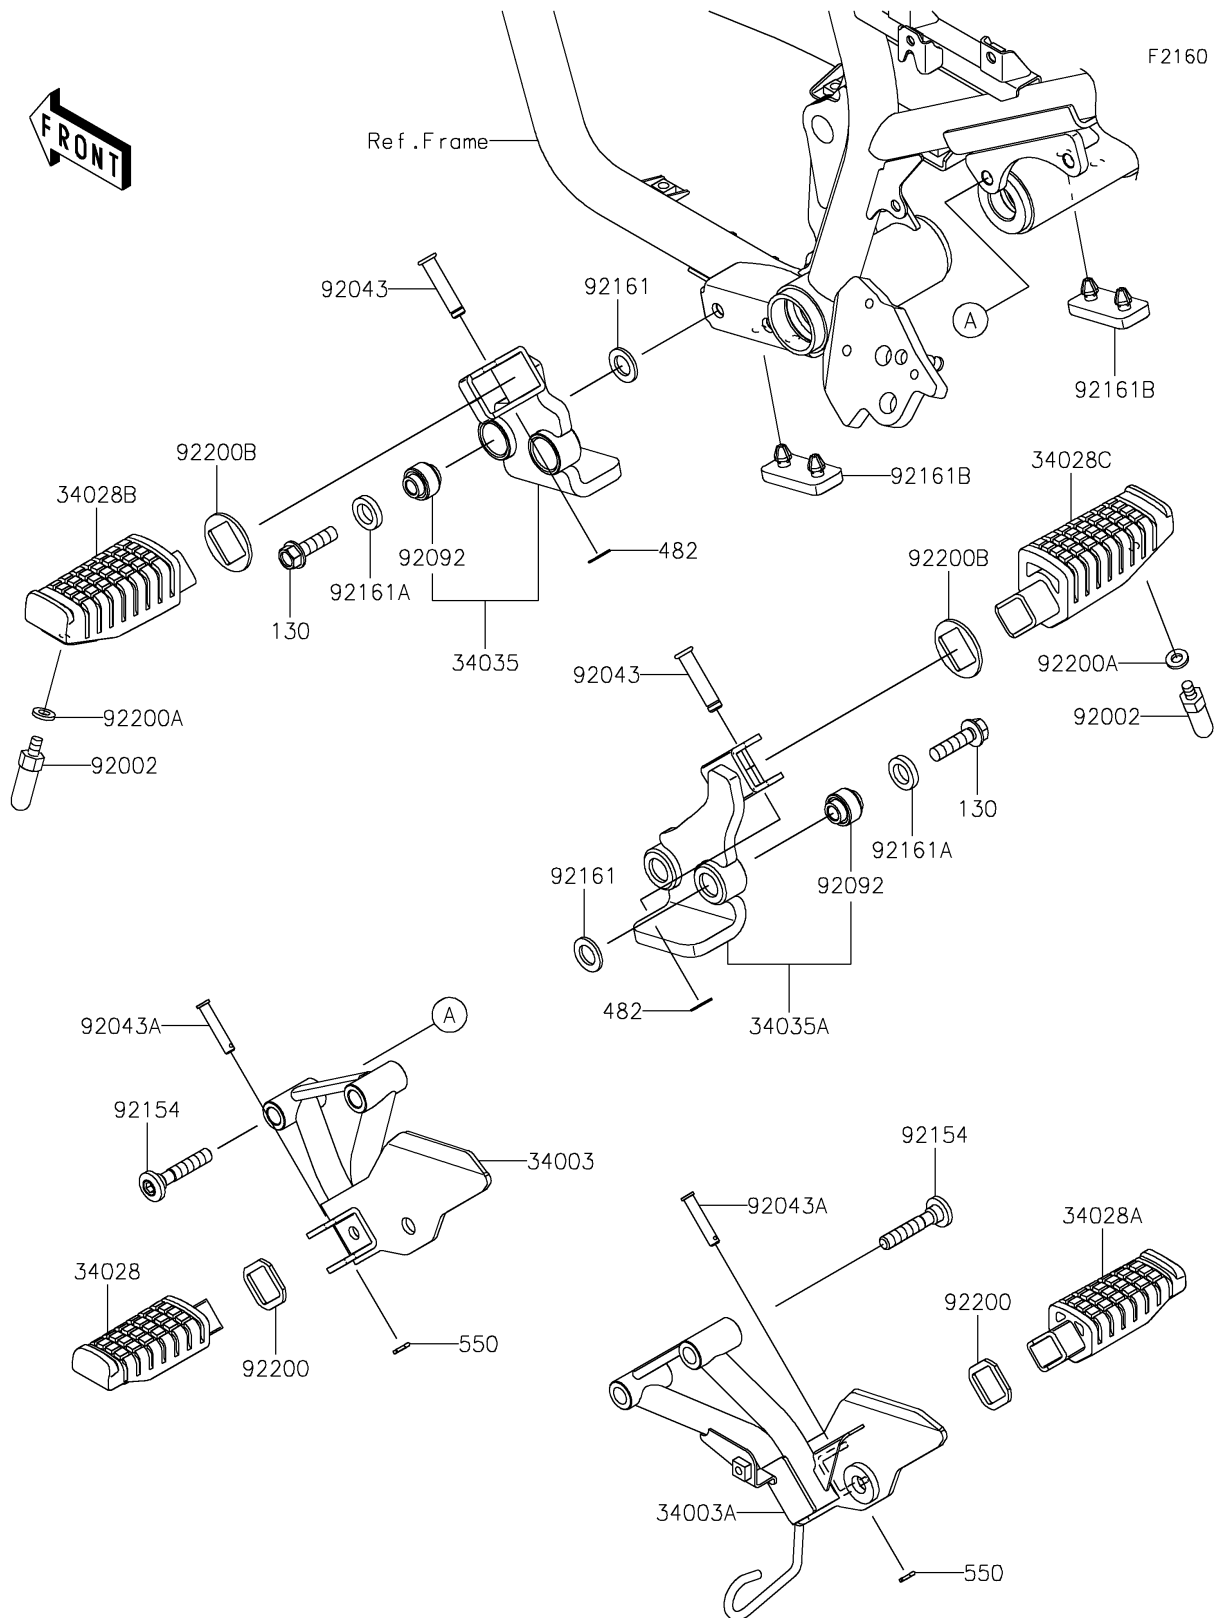

2026 KLR650 S

PARTS DIAGRAM

Footrests

2026 KLR650 S

PARTS LIST

Footrests

ITEM NAME

PART NUMBER

QUANTITY
