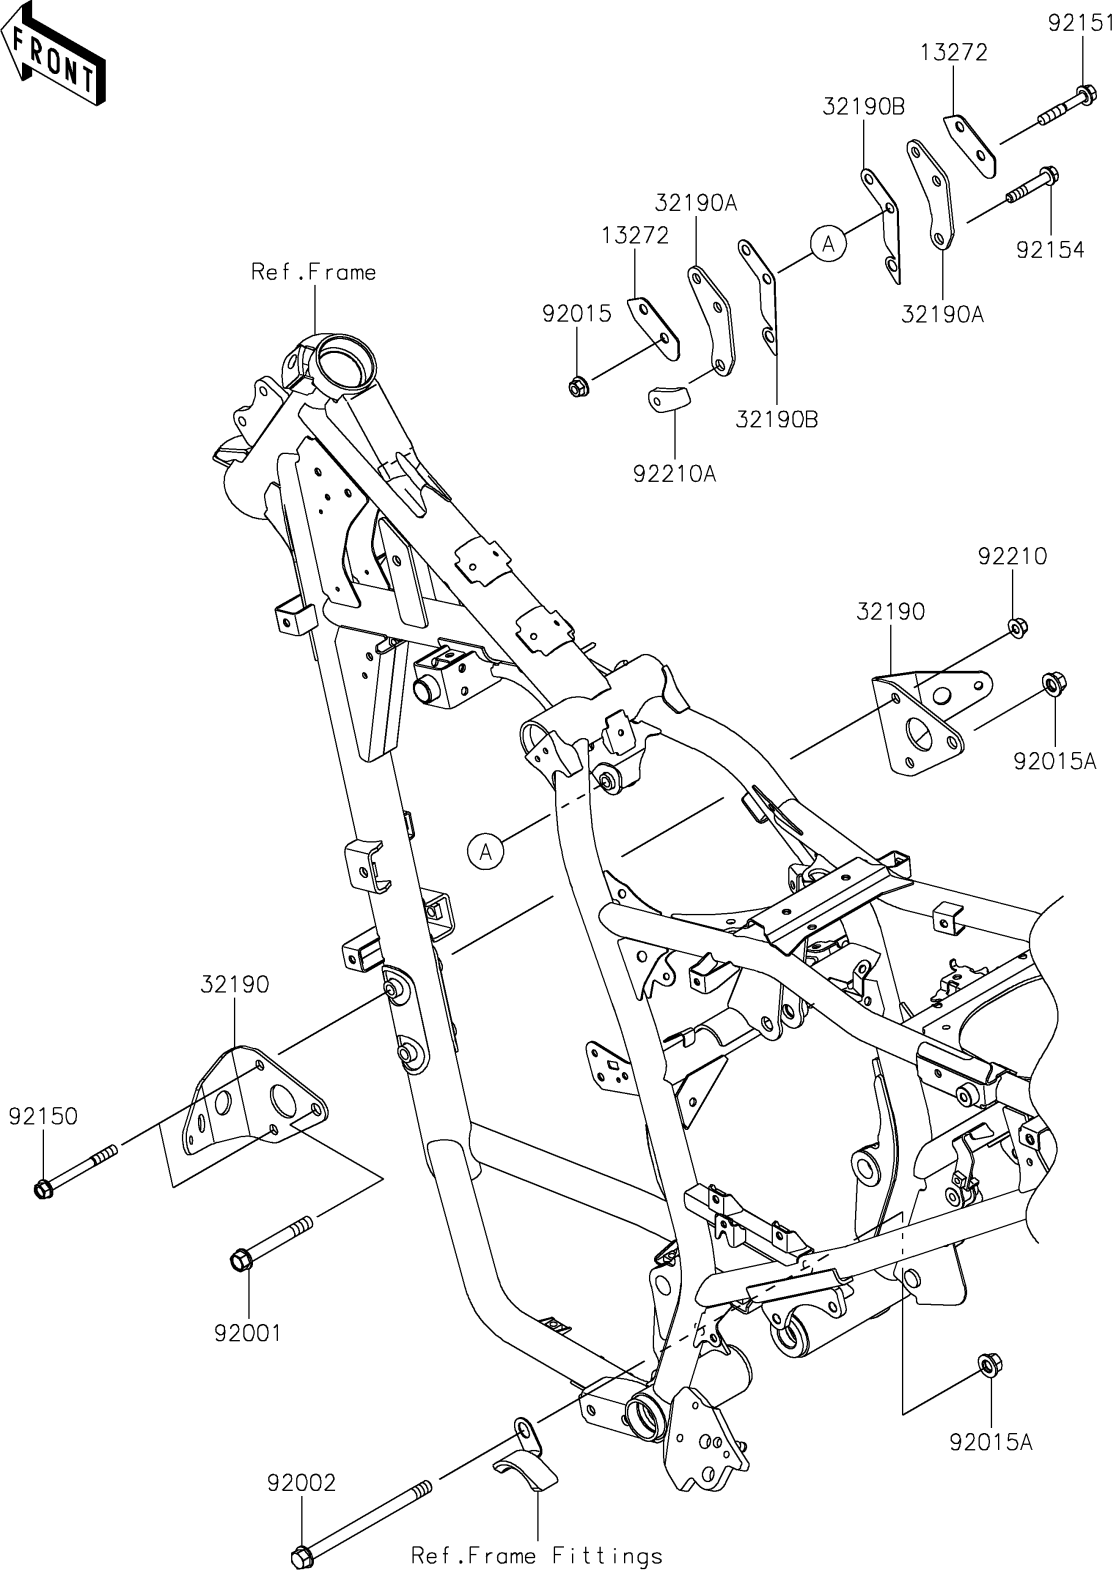

2026 KLR650 S

PARTS DIAGRAM

Engine Mount

F2122

2026 KLR650 S

PARTS LIST

Engine Mount

Kawasaki

Let the Good Times Roll®

ITEM NAME

PART NUMBER

QUANTITY
