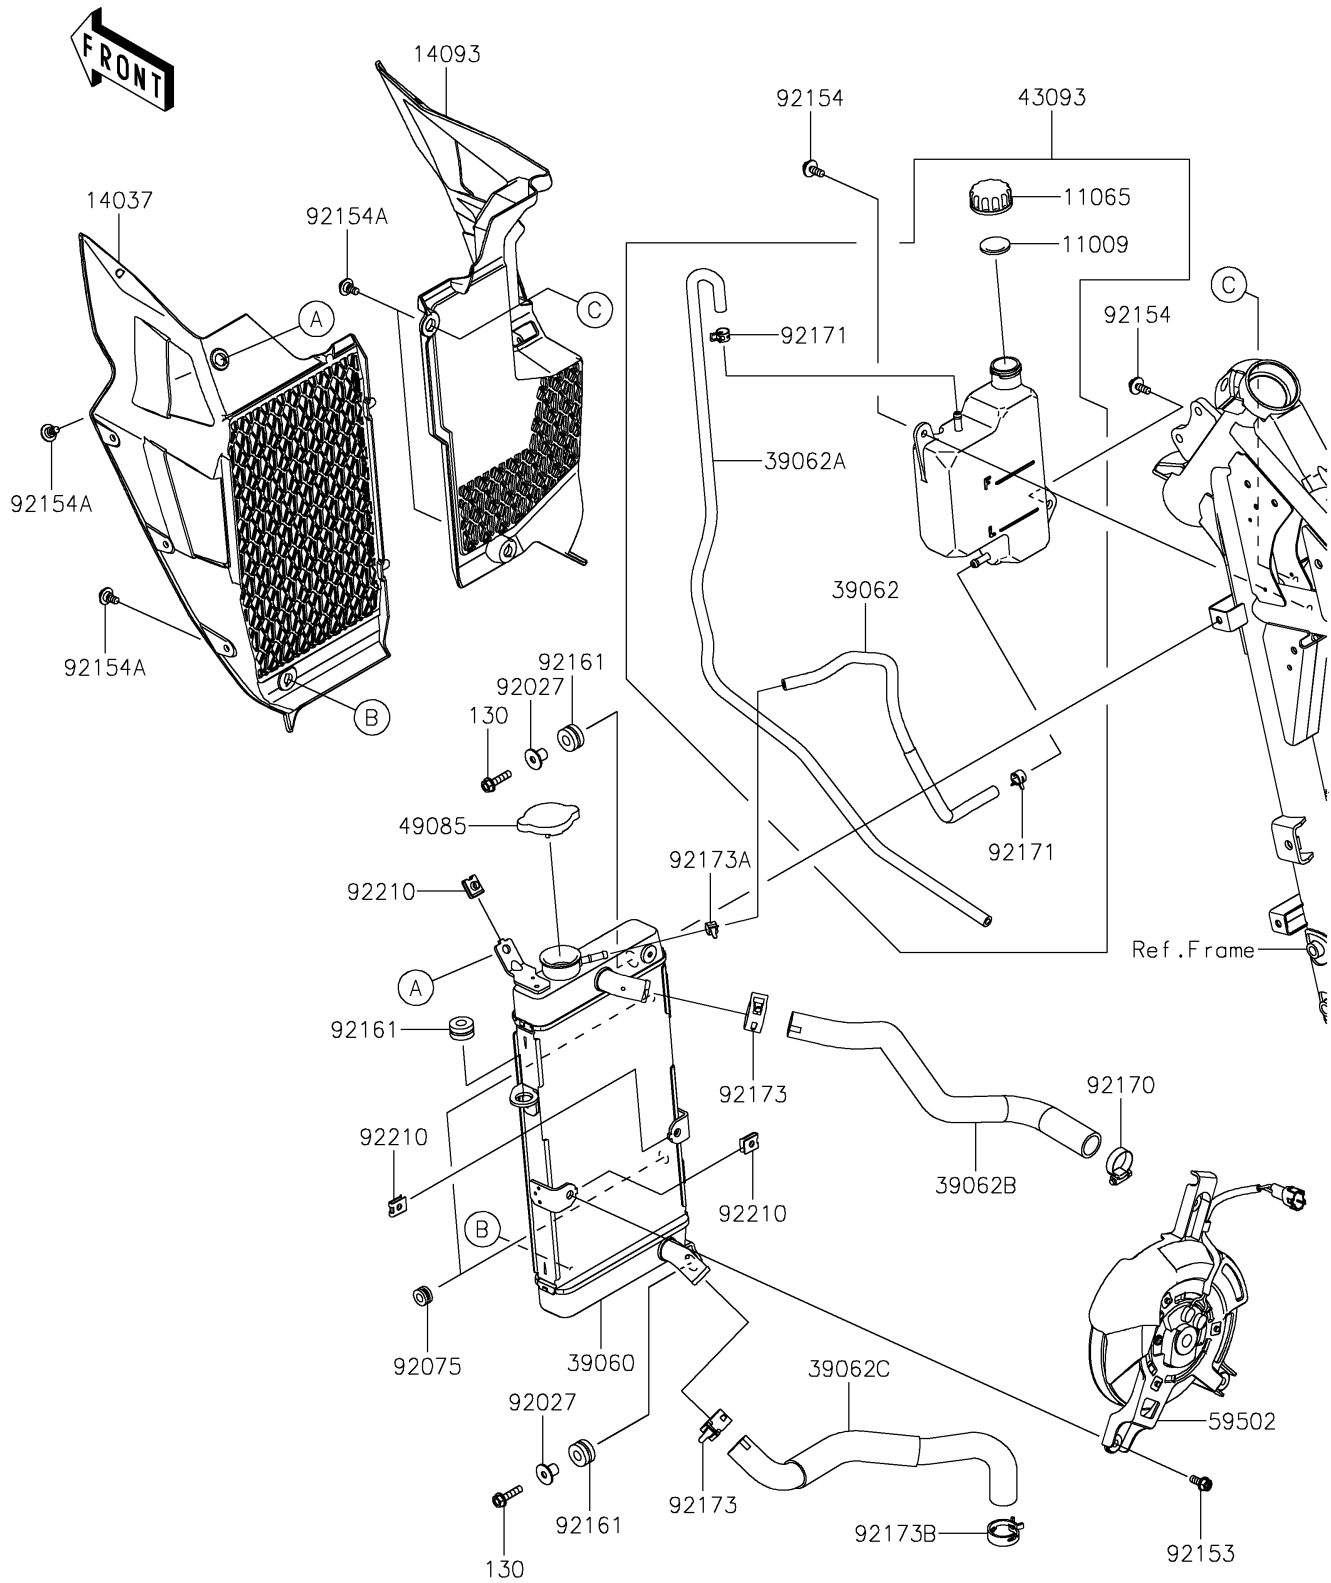

2026 KLR650 S

PARTS DIAGRAM

Radiator

E3032

2026 KLR650 S

PARTS LIST

Radiator

Kawasaki

Let the Good Times Roll®

ITEM NAME

PART NUMBER

QUANTITY
