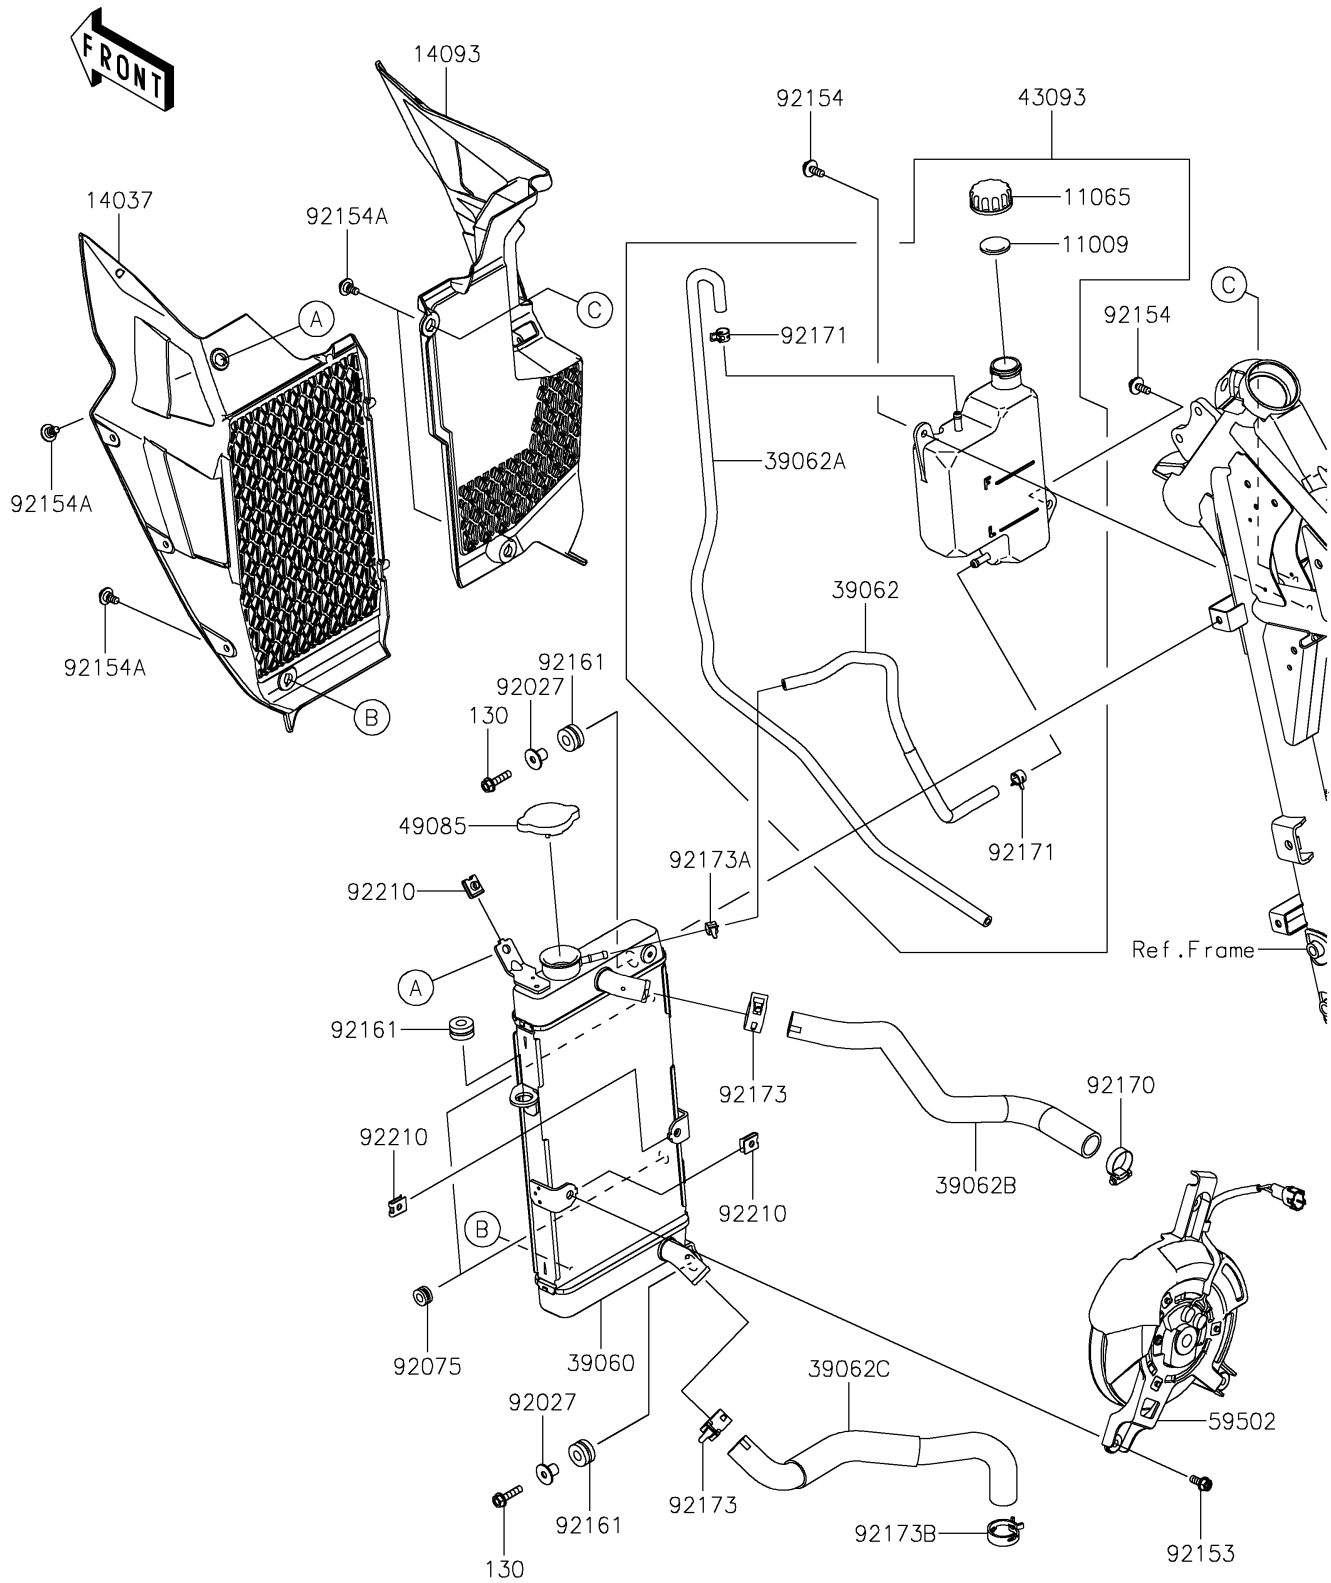

2026 KLR® 650 S

PARTS DIAGRAM

Radiator

E3032

2026 KLR[®] 650 S

PARTS LIST

Radiator

Kawasaki

Let the Good Times Roll[®]

ITEM NAME

PART NUMBER

QUANTITY
