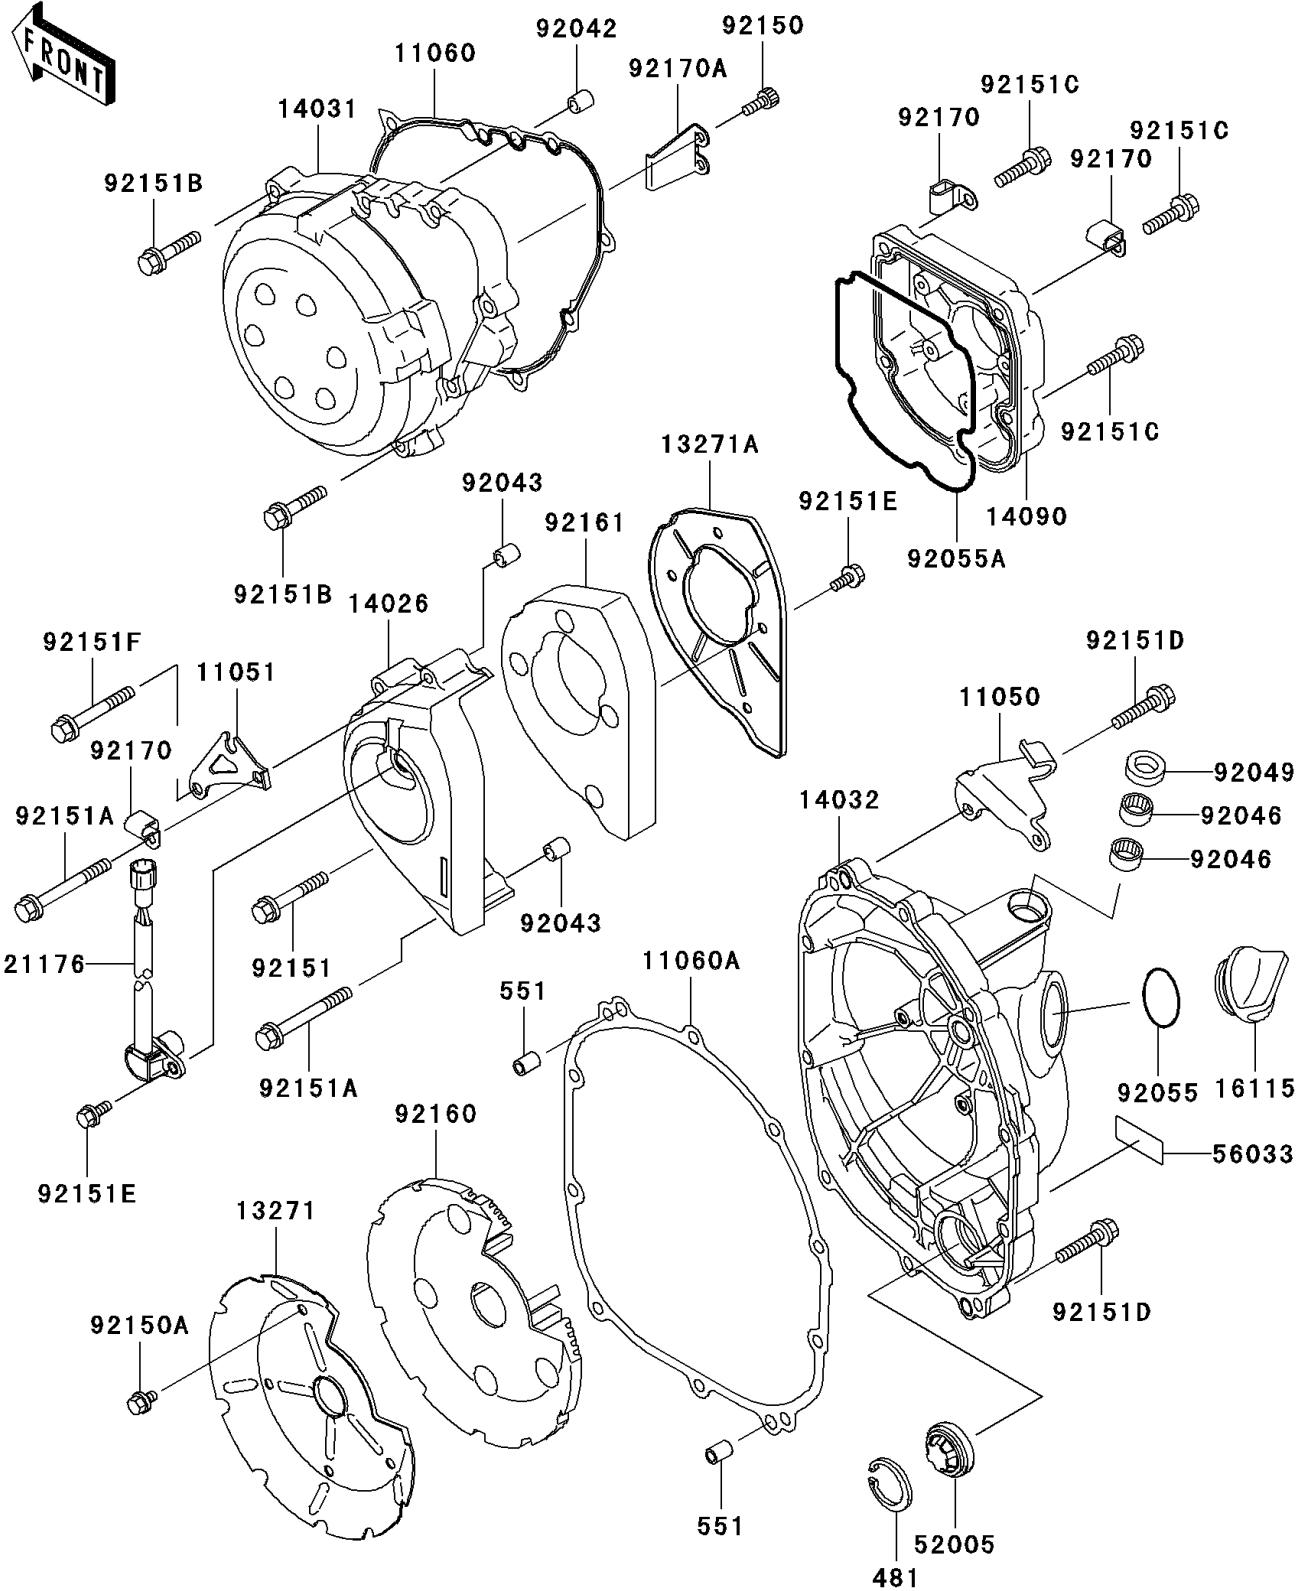

2002 Ninja[®] ZX[™]-9R

PARTS DIAGRAM

Engine Cover(s)

E1431

2002 Ninja® ZX™-9R

PARTS LIST

Engine Cover(s)

ITEM NAME	PART NUMBER	QUANTITY
CIRCLIP-TYPE-C,30MM (Ref # 481)	481J3000	1
PIN-DOWEL,8X14 (Ref # 551)	551A0814	2
BRACKET,CLUTCH CABLE (Ref # 11050)	11050-1435	1
BRACKET,CABLE (Ref # 11051)	11051-1807	1
GASKET,GENERATOR COVER (Ref # 11060)	11060-1854	1
GASKET,CLUTCH COVER (Ref # 11060A)	11060-1855	1
PLATE (Ref # 13271)	13271-1053	1
PLATE (Ref # 13271A)	13271-1055	1
COVER-CHAIN (Ref # 14026)	14026-1272	1
COVER-GENERATOR (Ref # 14031)	14031-1371	1
COVER-CLUTCH (Ref # 14032)	14032-1528	1
COVER,PULSE (Ref # 14090)	14090-1859	1
CAP-OIL FILLER (Ref # 16115)	16115-1009	1
SENSOR,SPEED (Ref # 21176)	21176-1076	1
GAUGE (Ref # 52005)	52005-1120	1
LABEL-MANUAL,OIL CAPACITY (Ref # 56033)	56033-1075	1
PIN,DOWEL,6.3X8X14 (Ref # 92042)	92042-007	2
PIN,8X16 (Ref # 92043)	92043-1322	2
BEARING-NEEDLE,HK1210 (Ref # 92046)	92046-1010	2
SEAL-OIL,CLUTCH RELEASE (Ref # 92049)	92049-1475	1
RING-O,31.7X2.4 (Ref # 92055)	92055-049	1
RING-O,PULSE COVER (Ref # 92055A)	92055-1570	1
BOLT,SOCKET,5X14 (Ref # 92150)	92150-1180	2
BOLT,5X8 (Ref # 92150A)	92150-1406	4
BOLT,6X40 (Ref # 92151)	92151-1131	1
BOLT,6X55 (Ref # 92151A)	92151-1132	2
BOLT,6X30 (Ref # 92151B)	92151-1134	8
BOLT,6X25 (Ref # 92151C)	92151-1225	5
BOLT,6X30 (Ref # 92151D)	92151-1228	10

2002 Ninja® ZX™-9R

PARTS LIST

Engine Cover(s)

ITEM NAME	PART NUMBER	QUANTITY
BOLT,5X12 (Ref # 92151E)	92151-1249	5
BOLT,6X45 (Ref # 92151F)	92151-1336	1
DAMPER (Ref # 92160)	92160-1920	1
DAMPER (Ref # 92161)	92161-1148	1
CLAMP (Ref # 92170)	92170-1577	3
CLAMP (Ref # 92170A)	92170-1579	1