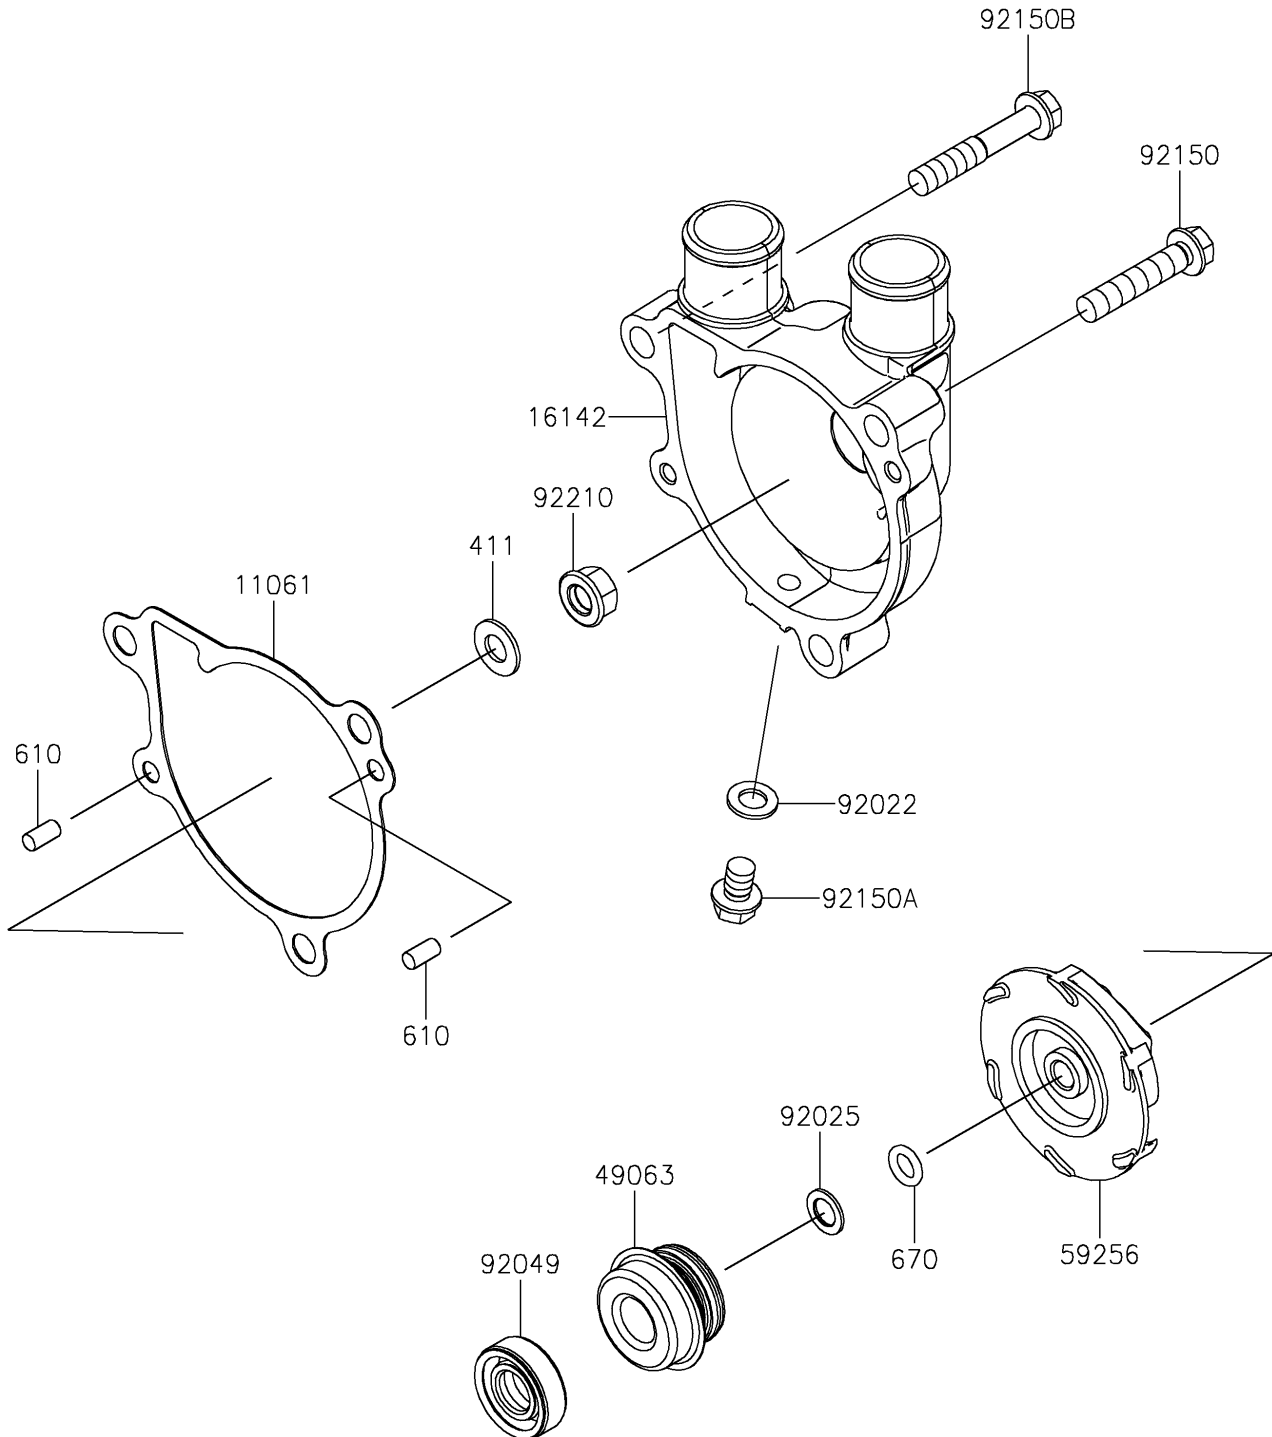

2026 KLR650 S

PARTS DIAGRAM

Water Pump

E3031

2026 KLR650 S

PARTS LIST

Water Pump

Kawasaki

Let the Good Times Roll®

ITEM NAME

PART NUMBER

QUANTITY
