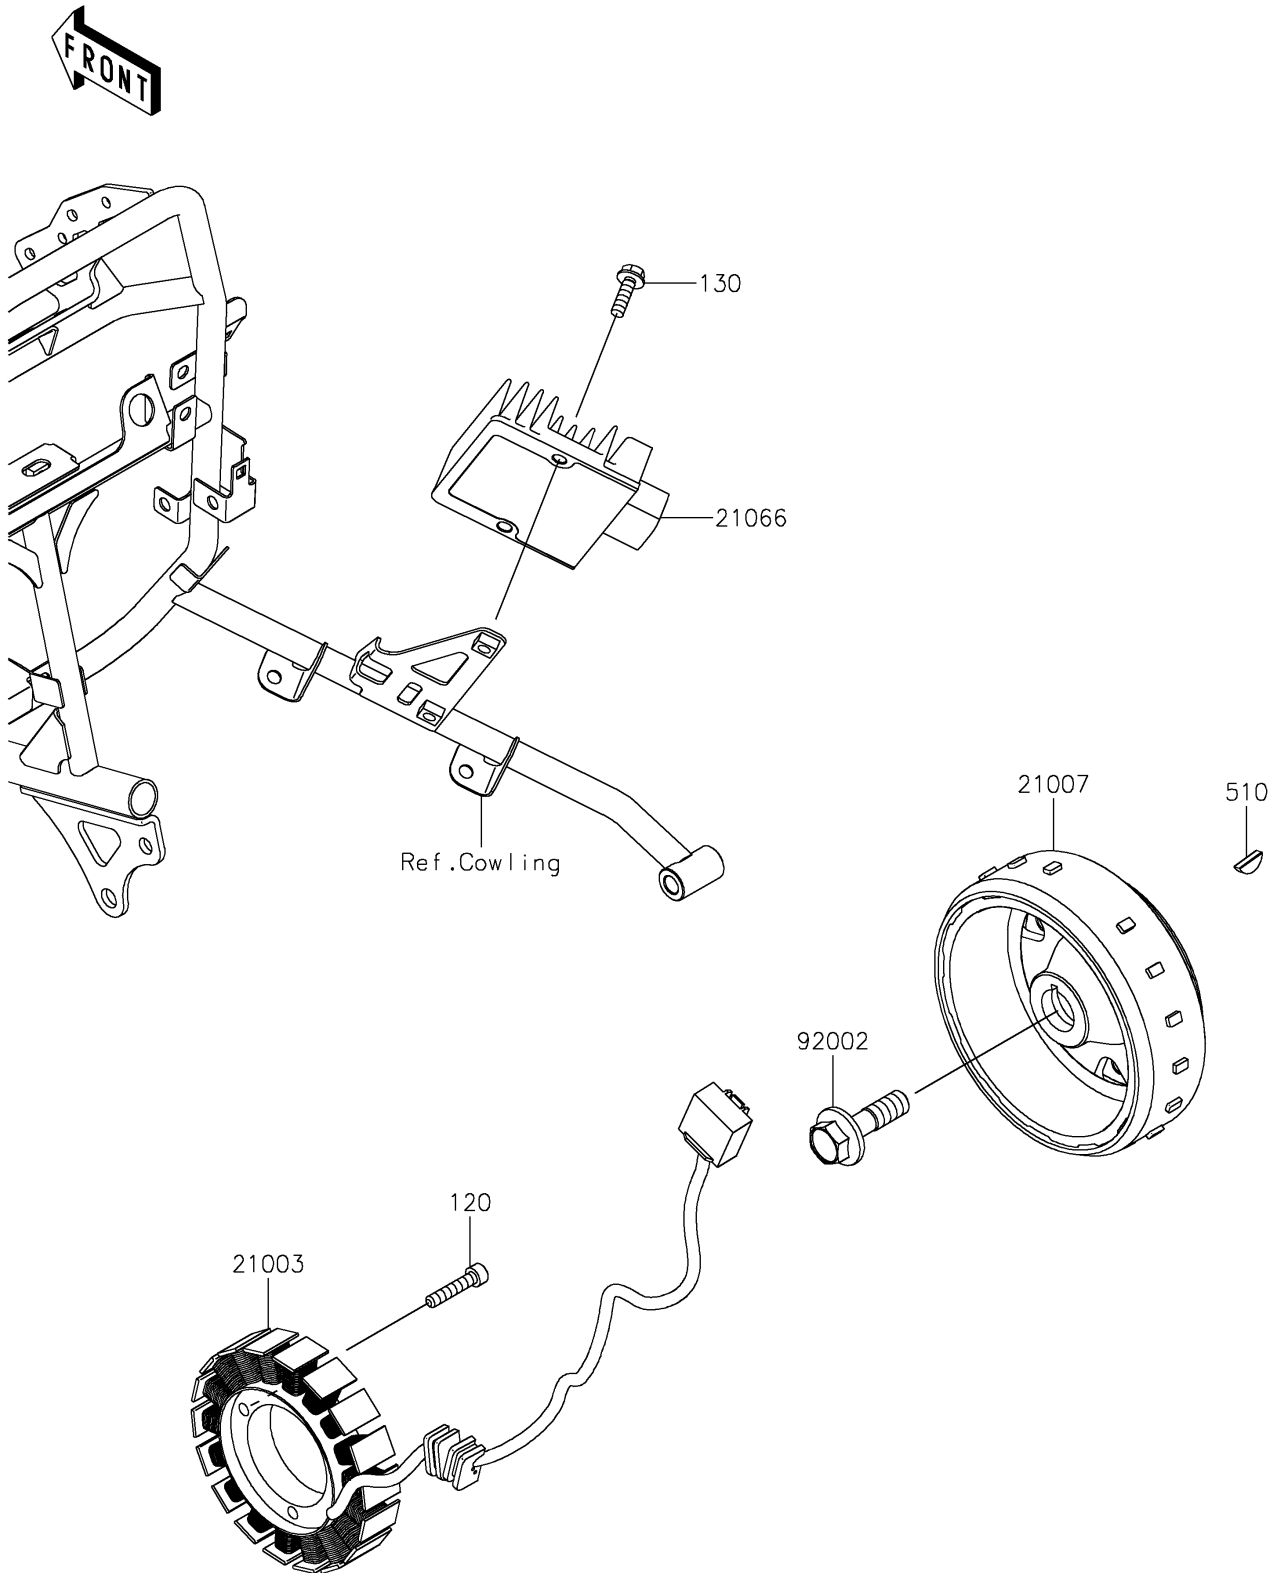

2026 KLR650 S

PARTS DIAGRAM

Generator

E1810

2026 KLR650 S

PARTS LIST

Generator

Kawasaki

Let the Good Times Roll®

ITEM NAME

PART NUMBER

QUANTITY
