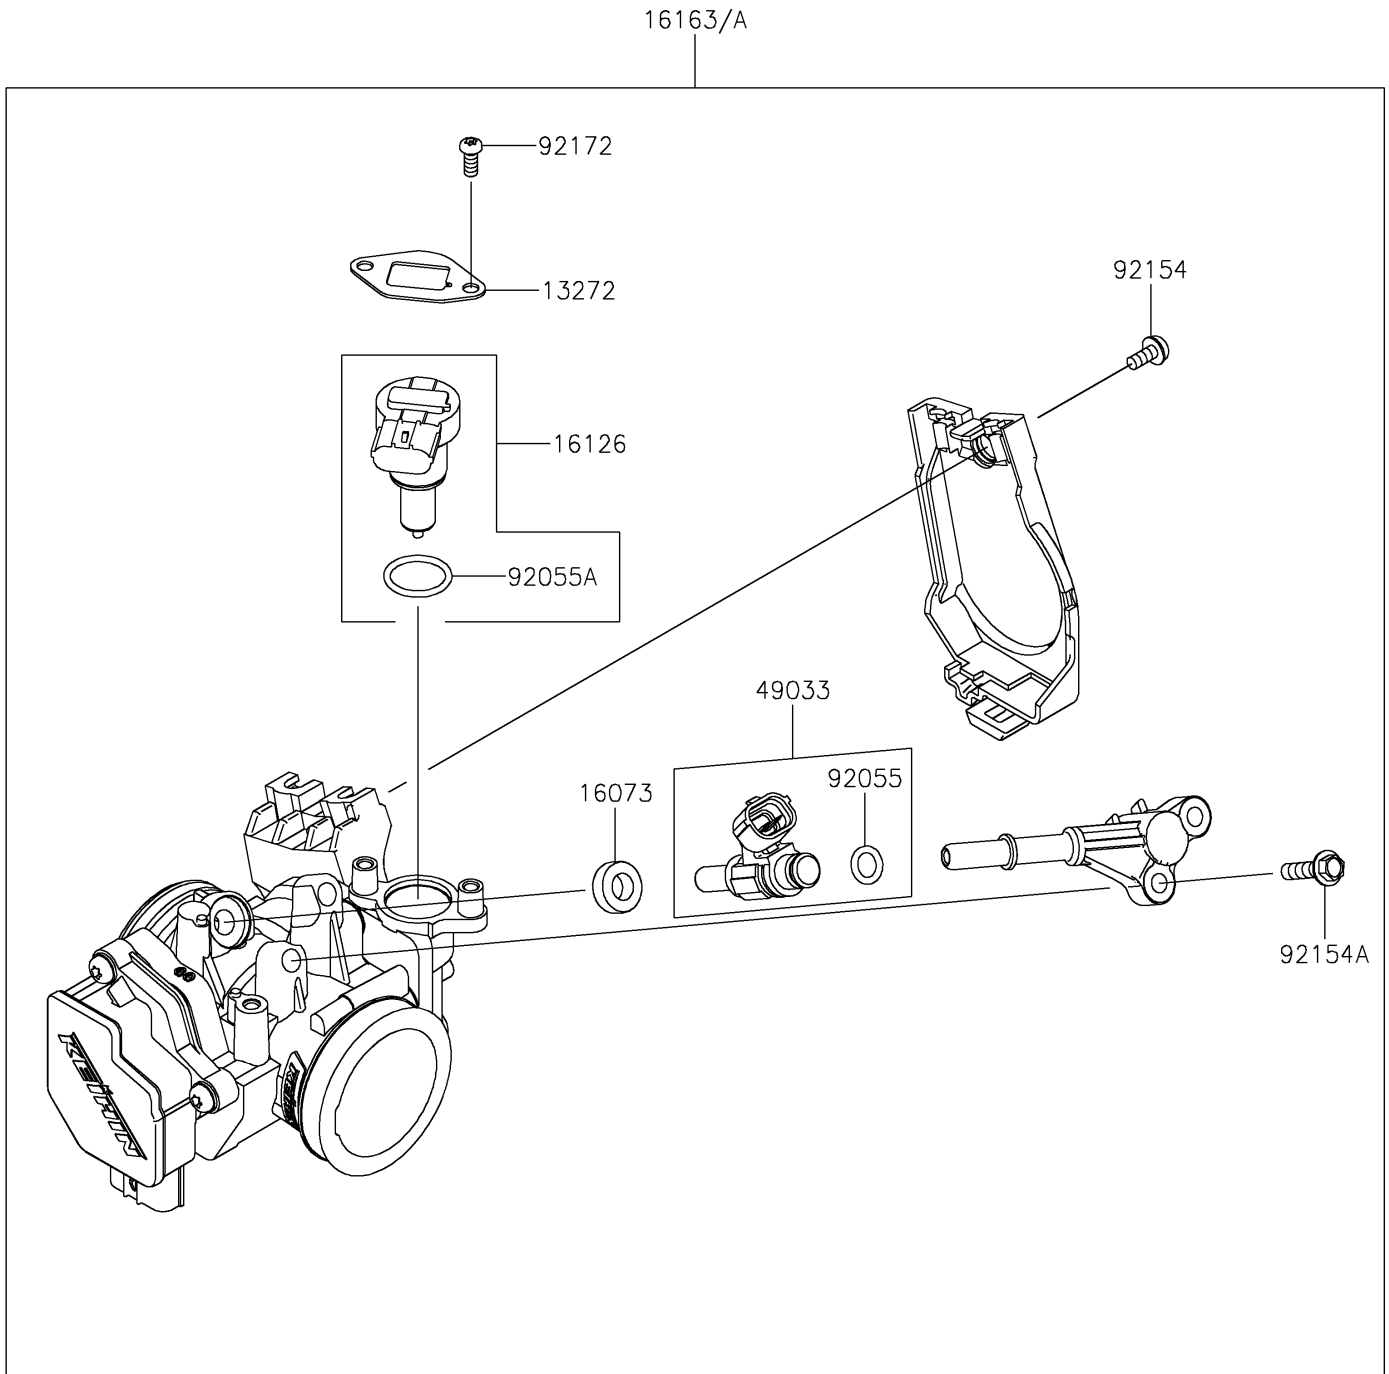

2026 KLR650 S

PARTS DIAGRAM

Throttle

E1510

2026 KLR650 S

PARTS LIST

Throttle

ITEM NAME

PART NUMBER

QUANTITY
