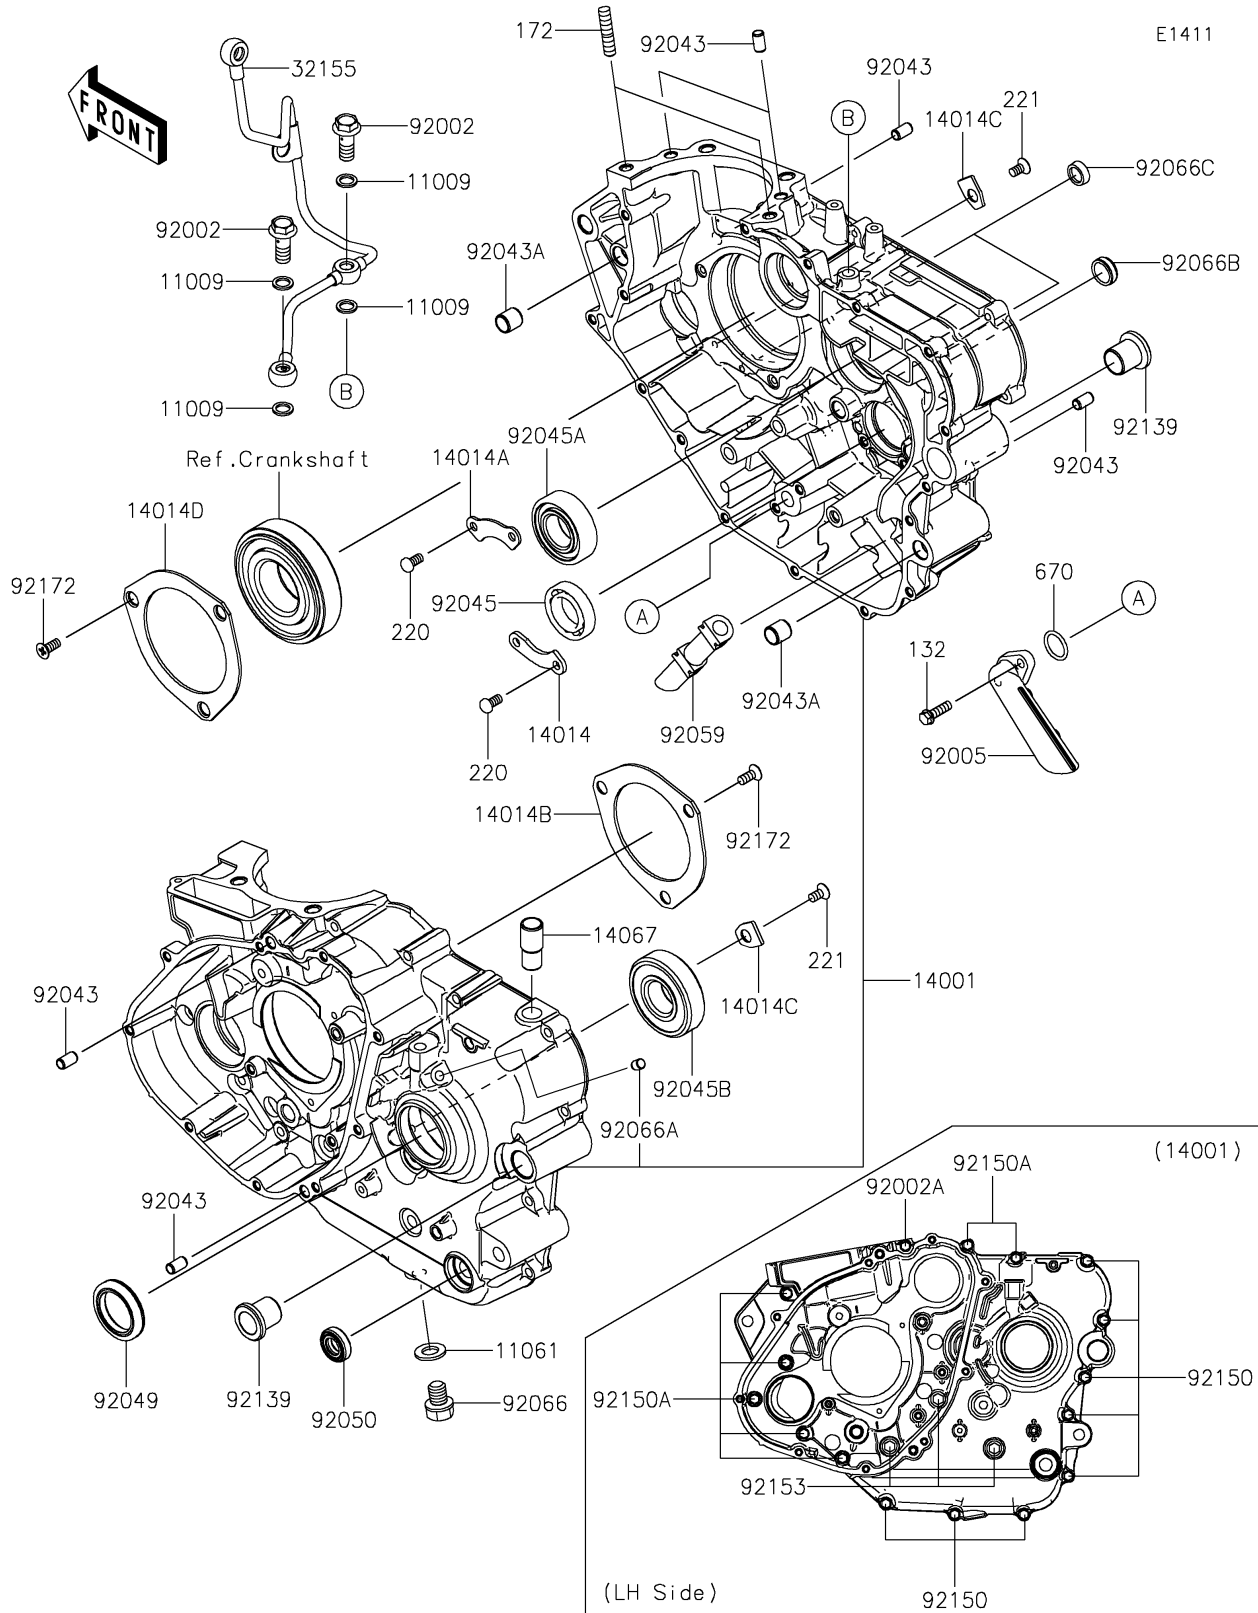

2026 KLR650 S

PARTS DIAGRAM

Crankcase

2026 KLR650 S

PARTS LIST

Crankcase

Kawasaki

Let the Good Times Roll®

ITEM NAME

PART NUMBER

QUANTITY
