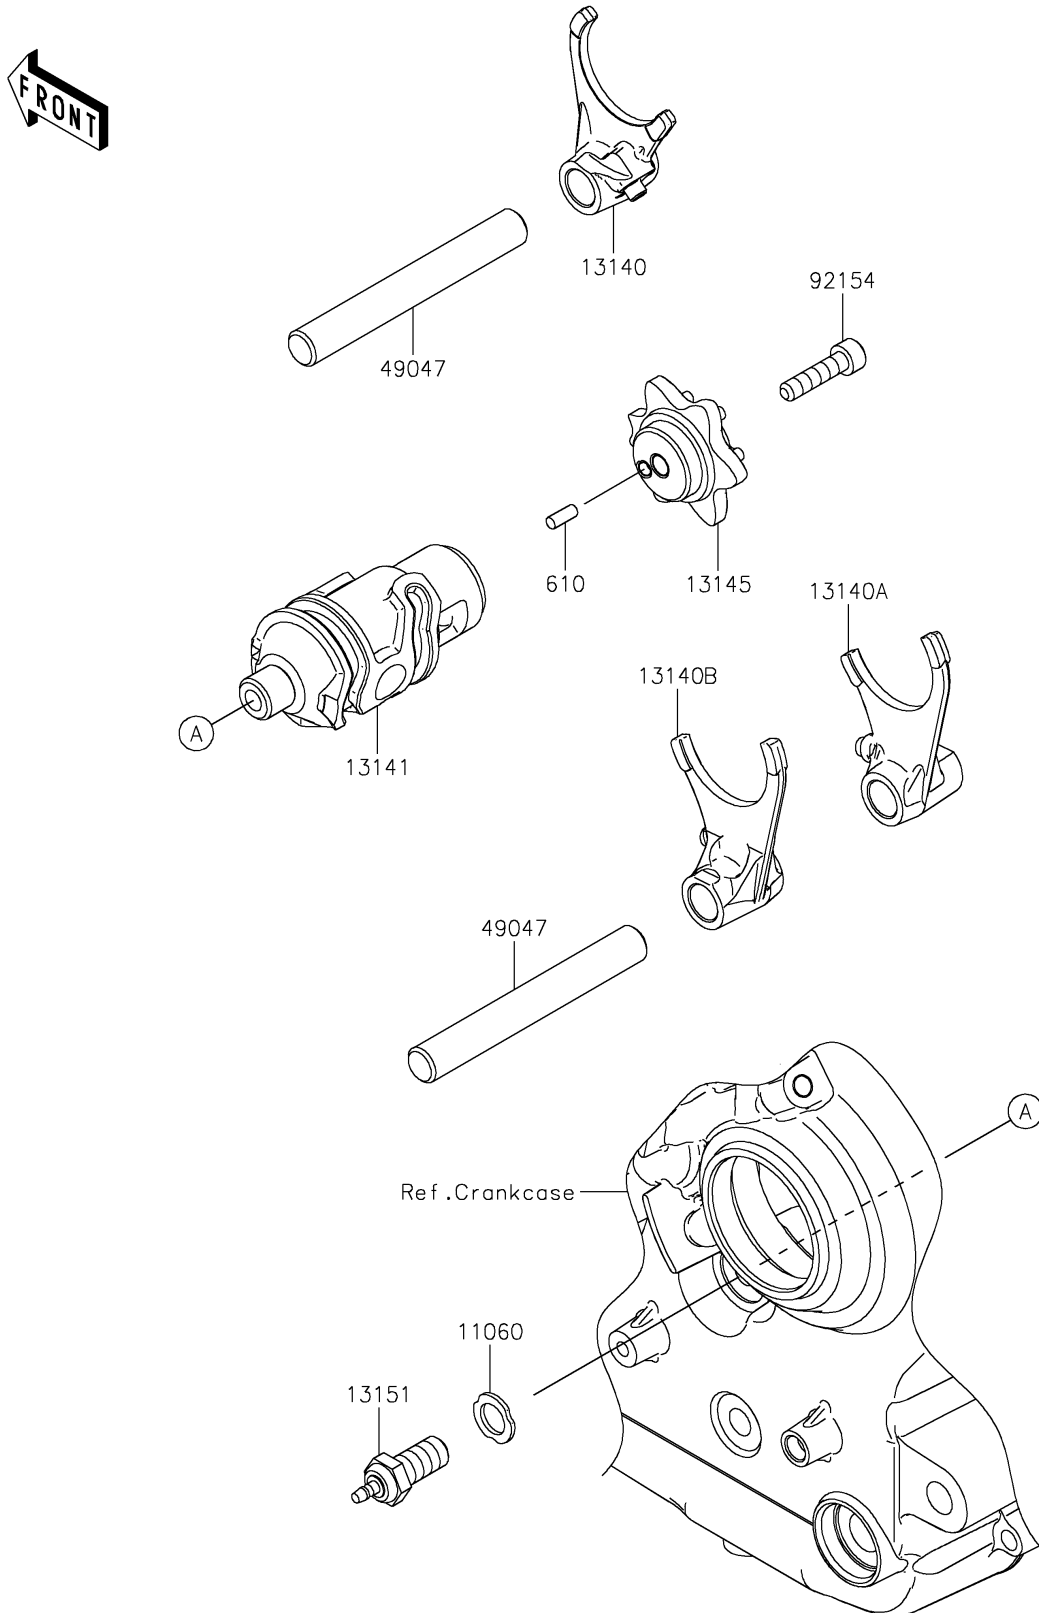

2026 KLR650 S

PARTS DIAGRAM

Gear Change Drum/Shift Fork(s)

E1362

2026 KLR650 S

PARTS LIST

Gear Change Drum/Shift Fork(s)

ITEM NAME

PART NUMBER

QUANTITY
