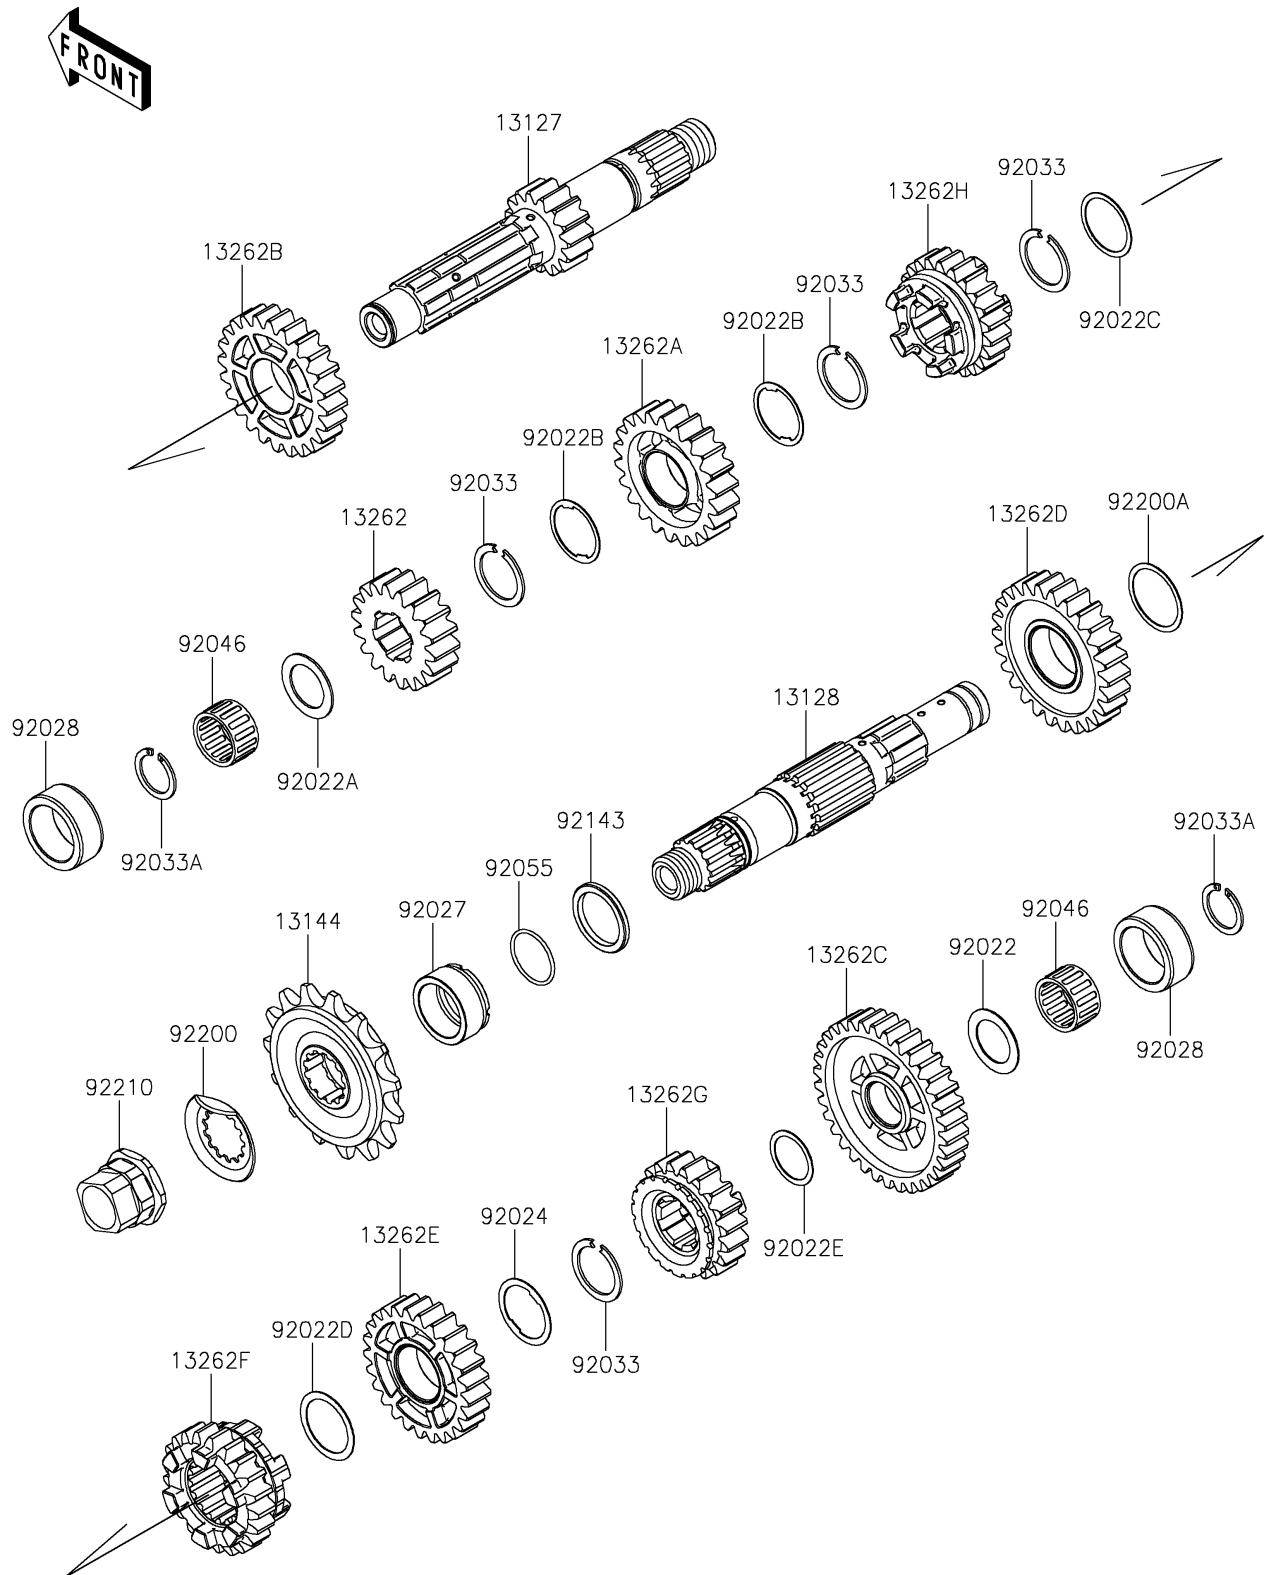

2026 KLR® 650 S

PARTS DIAGRAM

Transmission

E1361

2026 KLR[®] 650 S

PARTS LIST

Transmission

ITEM NAME

PART NUMBER

QUANTITY
