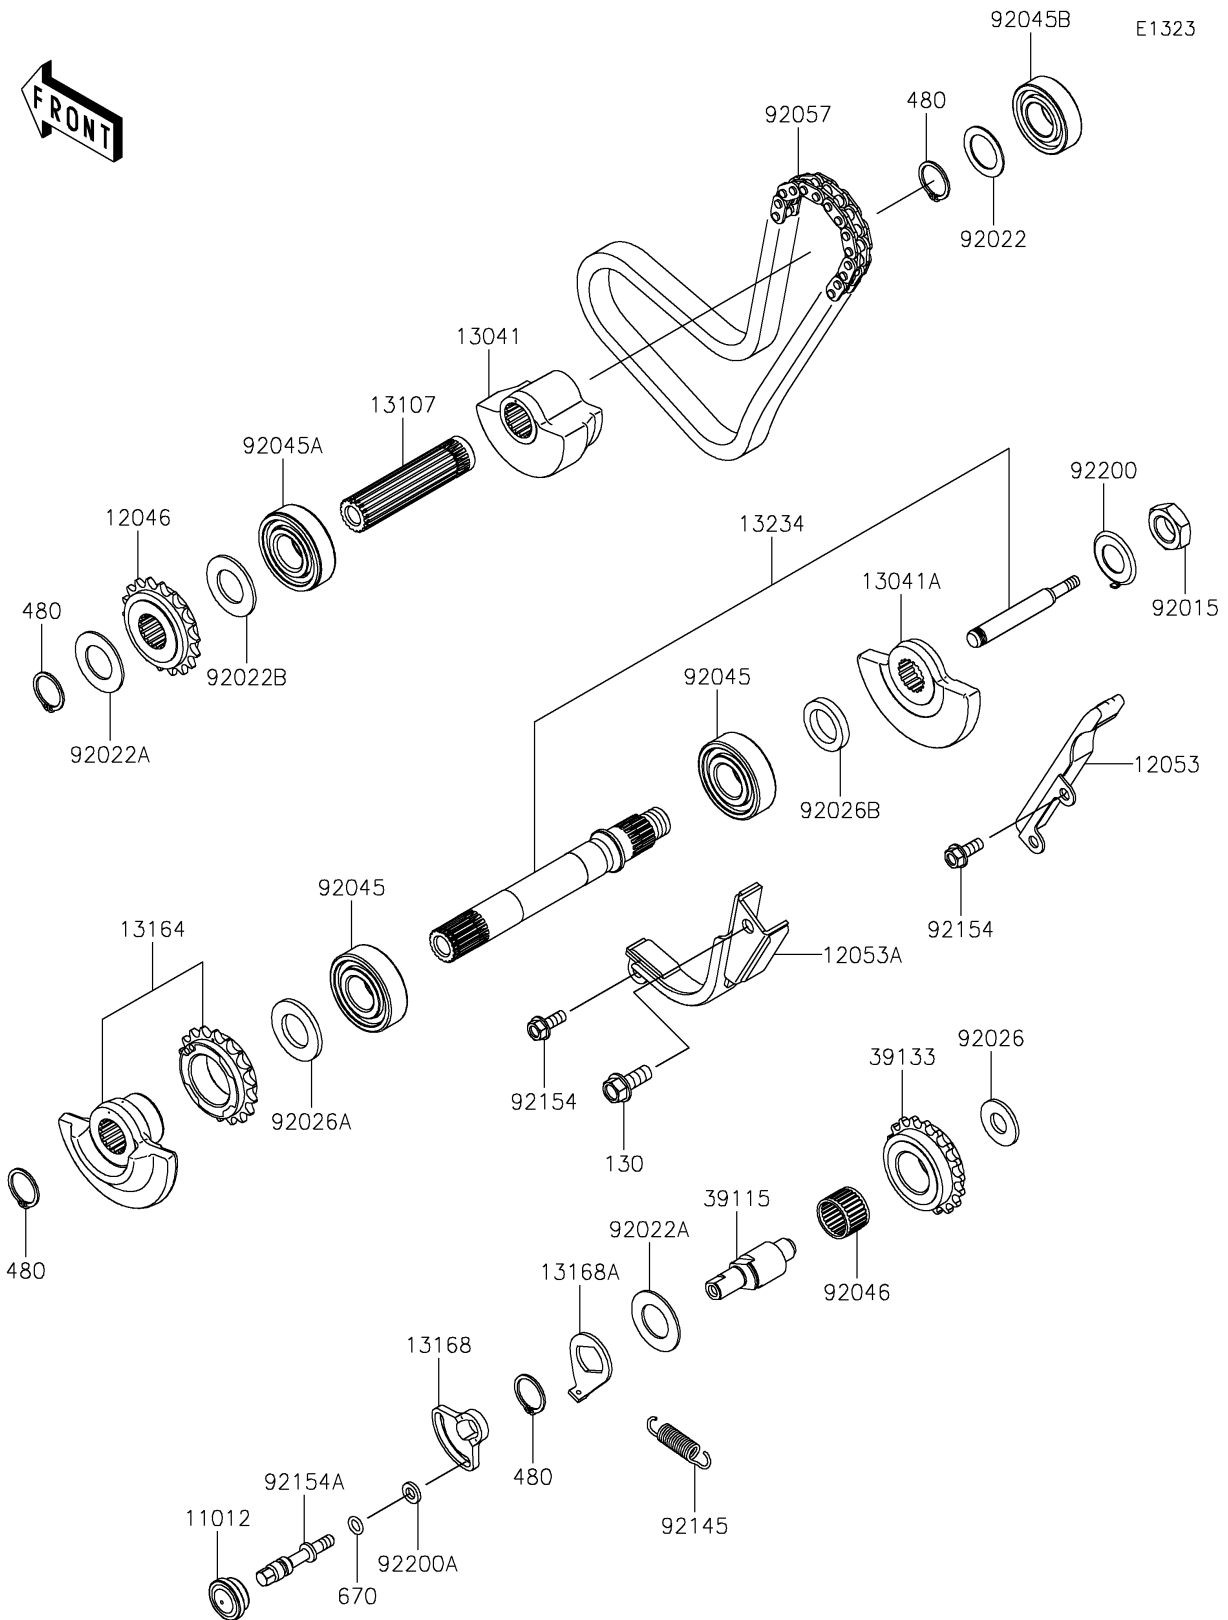

2026 KLR650 S

PARTS DIAGRAM

Balancer

2026 KLR650 S

PARTS LIST

Balancer

Kawasaki

Let the Good Times Roll®

ITEM NAME

PART NUMBER

QUANTITY
