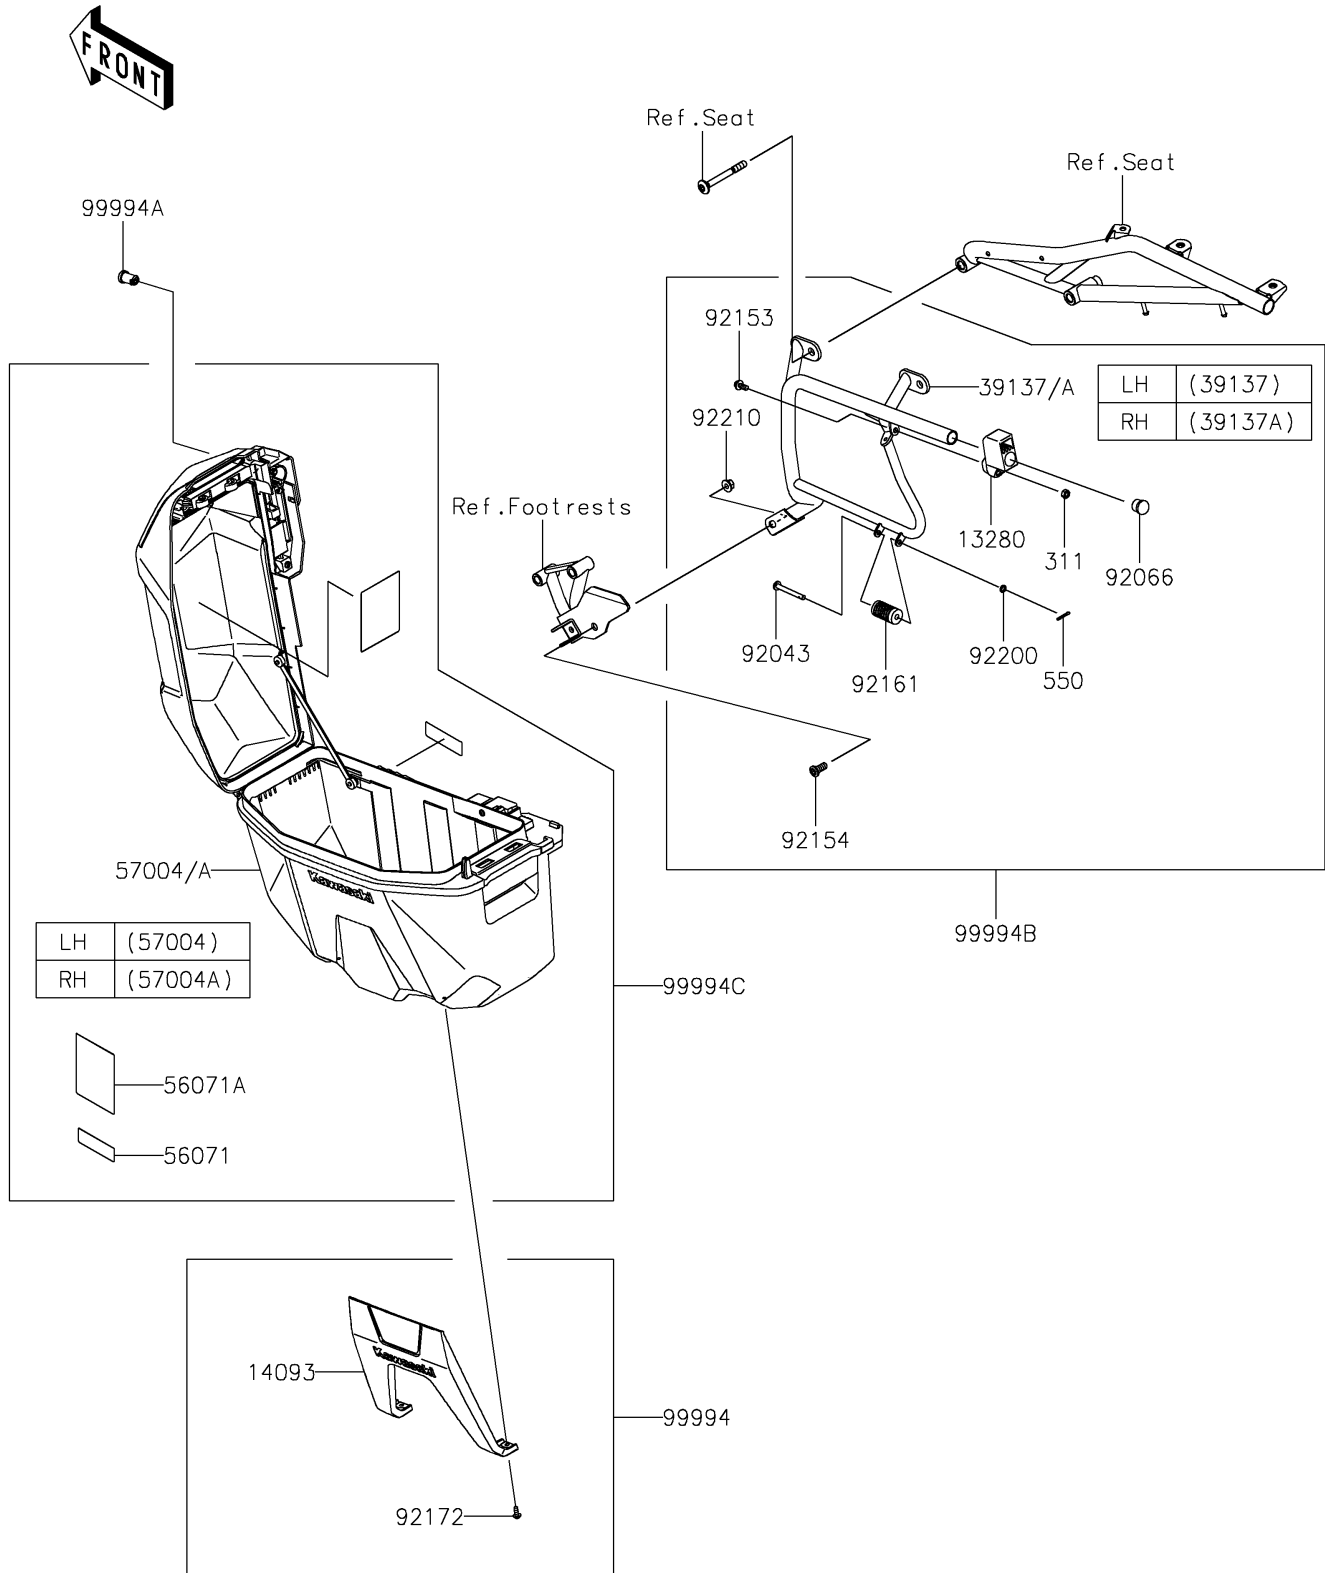

2026 KLR650 S ABS

PARTS DIAGRAM

Accessory(Pannier Case)

F2910F

2026 KLR650 S ABS

PARTS LIST

Accessory(Pannier Case)

ITEM NAME

PART NUMBER

QUANTITY
