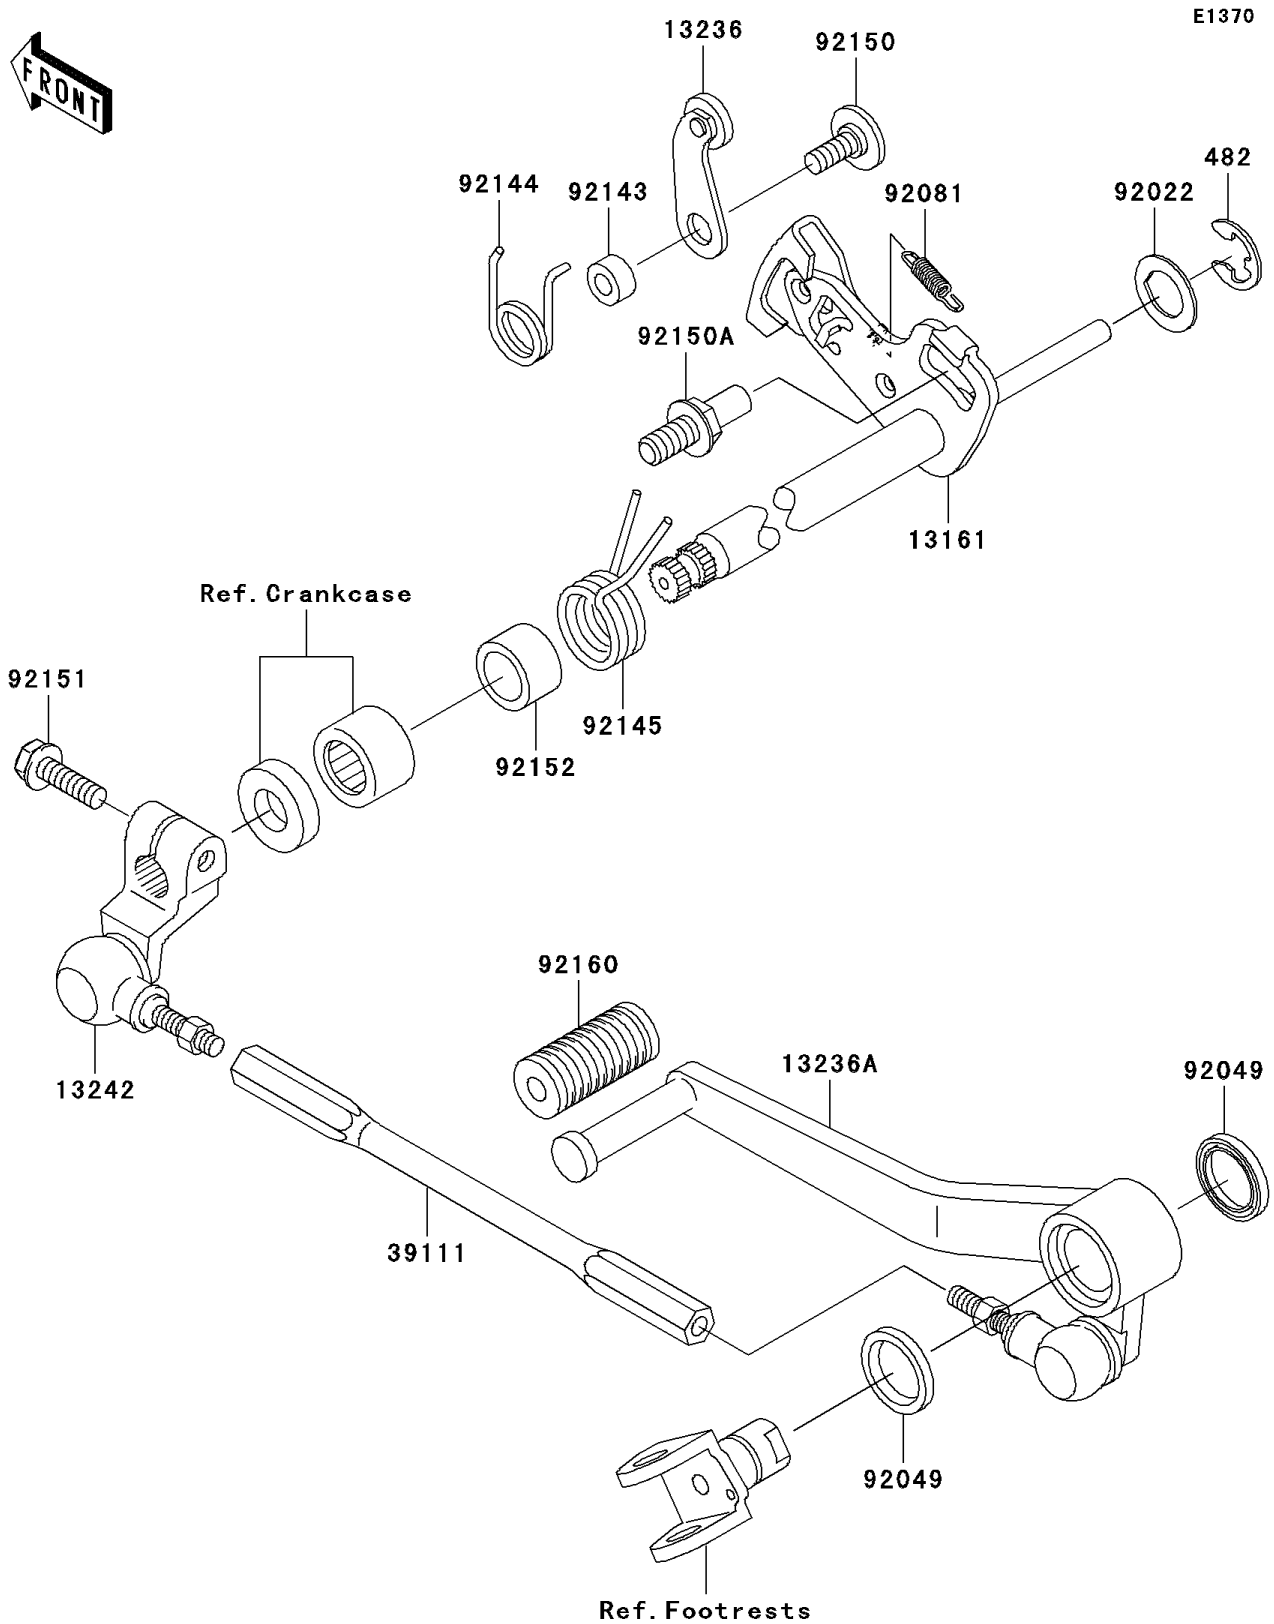

2002 Ninja[®] ZX[™]-9R

PARTS DIAGRAM

Gear Change Mechanism

2002 Ninja® ZX™-9R

PARTS LIST

Gear Change Mechanism

ITEM NAME	PART NUMBER	QUANTITY
CIRCLIP-TYPE-E,12MM (Ref # 482)	482J0200	1
LEVER-COMP-CHANGE SHAFT (Ref # 13161)	13161-1282	1
LEVER-COMP (Ref # 13236)	13236-1243	1
LEVER-COMP,CHANGE PEDAL (Ref # 13236A)	13236-1317	1
LEVER-ASSY-CHANGE,BOSS (Ref # 13242)	13242-1348	1
ROD-TIE (Ref # 39111)	39111-1157	1
WASHER,CHANGE SHAFT (Ref # 92022)	92022-1628	1
SEAL-OIL (Ref # 92049)	92049-1492	2
SPRING,PAWL RETURN (Ref # 92081)	92081-1708	1
COLLAR (Ref # 92143)	92143-1595	1
SPRING (Ref # 92144)	92144-1856	1
SPRING (Ref # 92145)	92145-1122	1
BOLT,SOCKET,6X16 (Ref # 92150)	92150-1737	1
BOLT,RETURN SPRING (Ref # 92150A)	92150-1869	1
BOLT,6X20 (Ref # 92151)	92151-1226	1
COLLAR (Ref # 92152)	92152-1383	1
DAMPER,CHANGE PEDAL (Ref # 92160)	92160-1036	1