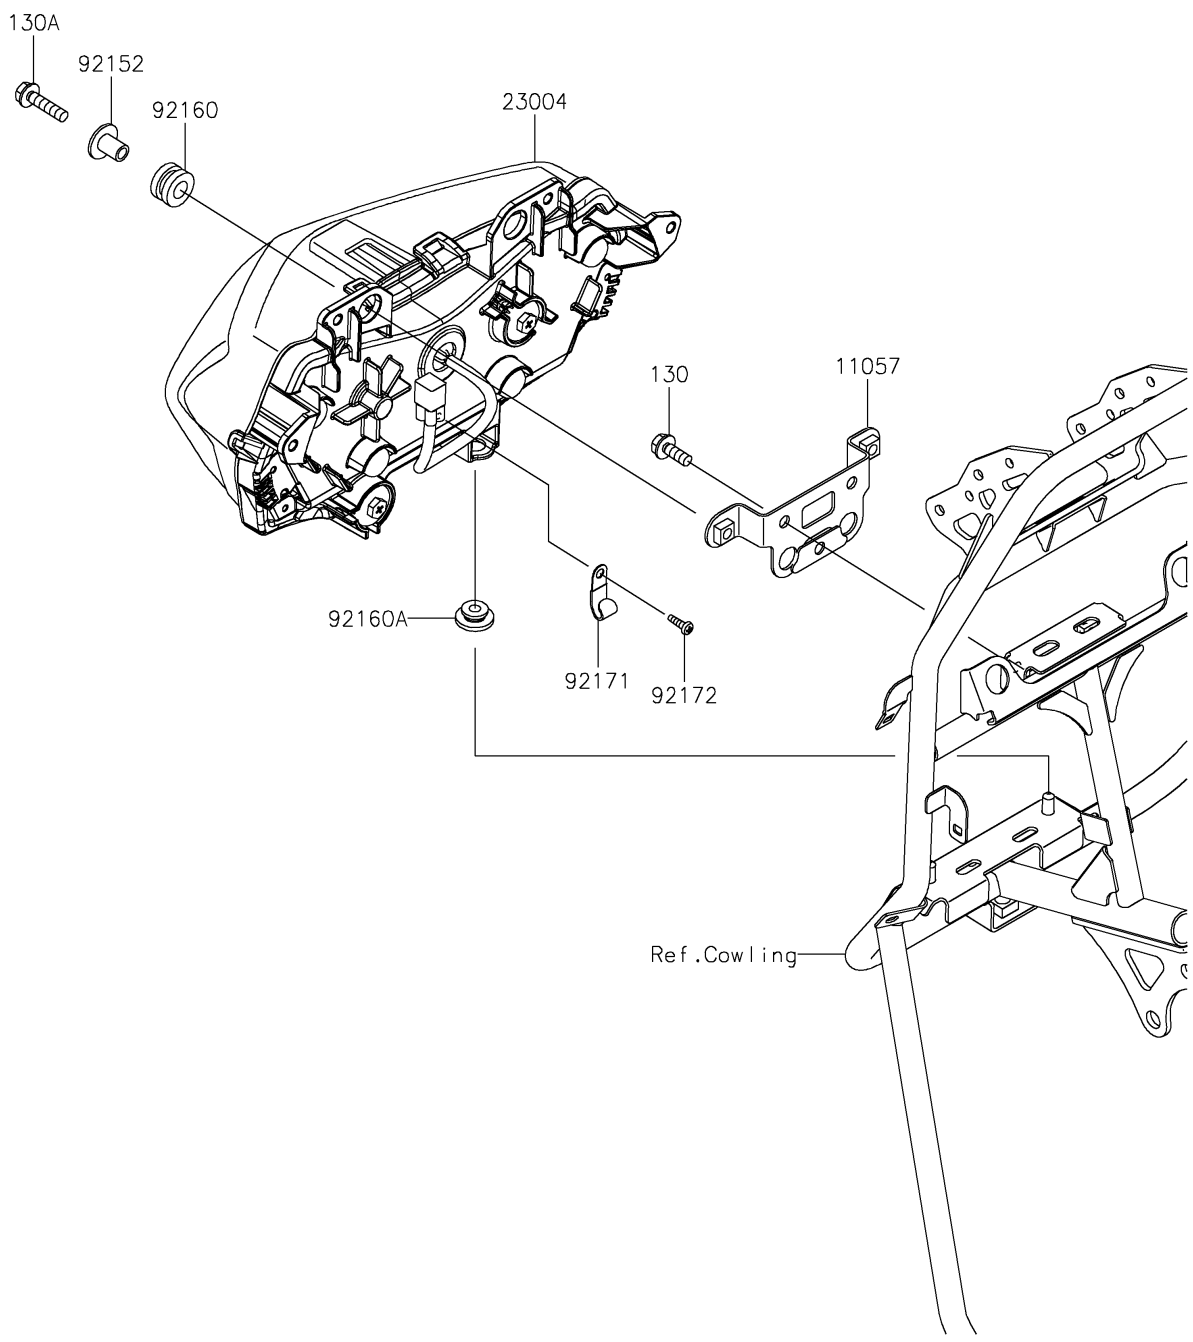

2026 KLR650 S ABS

PARTS DIAGRAM

Headlight(s)

F2710

2026 KLR650 S ABS

PARTS LIST

Headlight(s)

ITEM NAME

PART NUMBER

QUANTITY
