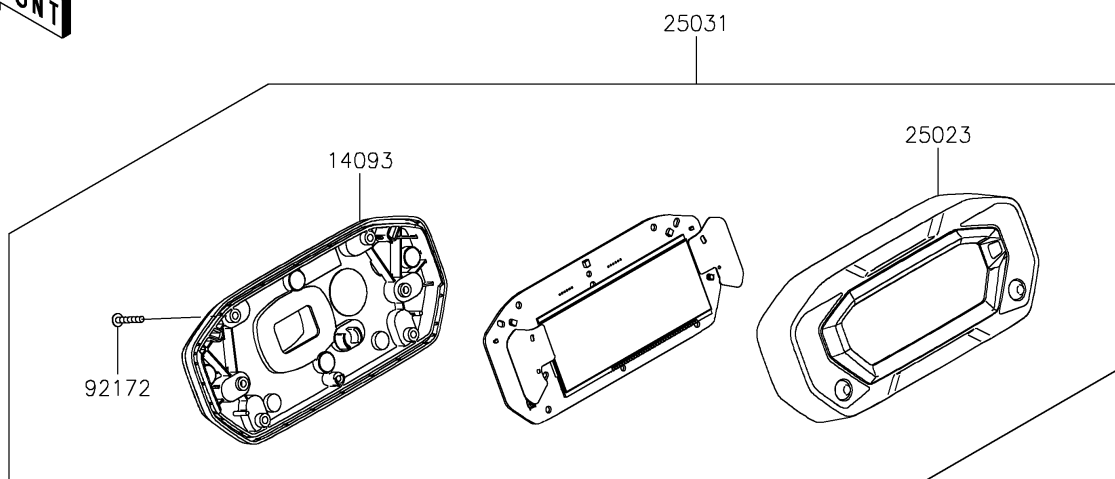

2026 KLR650 S ABS

Kawasaki

Let the Good Times Roll®

PARTS DIAGRAM

Meter(s)

F2530

2026 KLR650 S ABS

PARTS LIST

Meter(s)

ITEM NAME

PART NUMBER

QUANTITY
