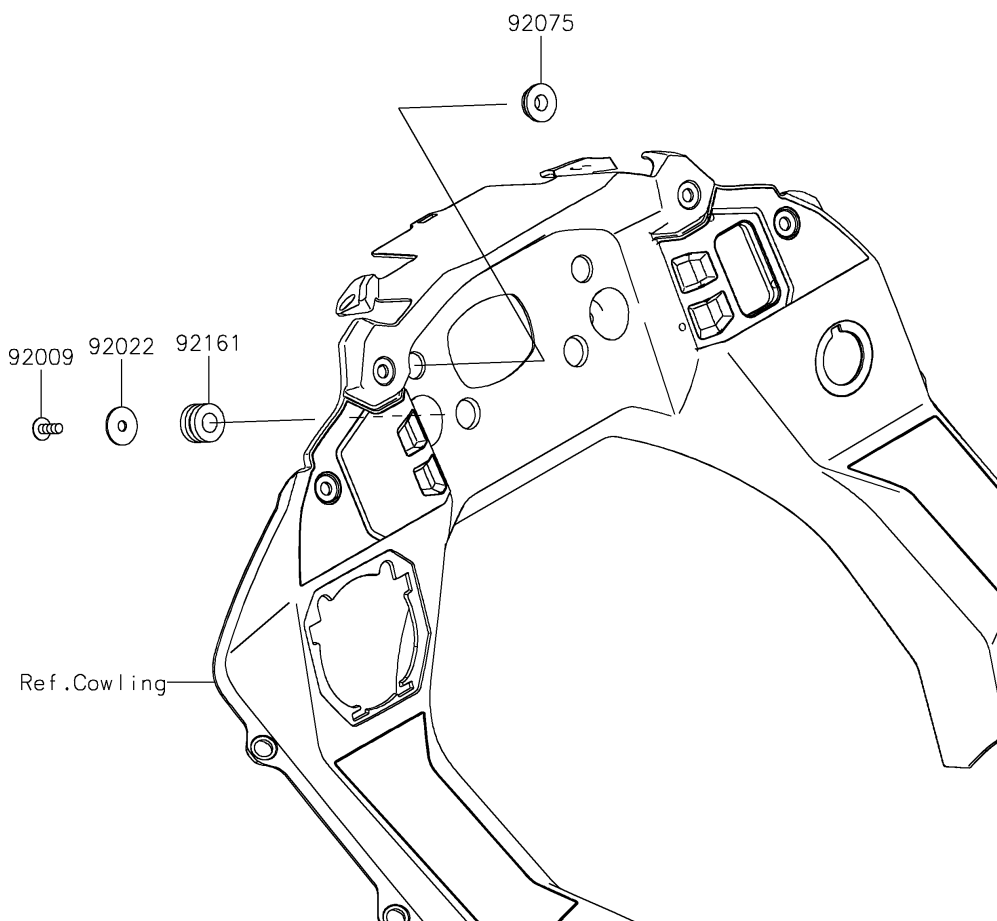

2026 KLR650 S ABS

Kawasaki

Let the Good Times Roll®

PARTS DIAGRAM

Meter(s)

F2530

2026 KLR650 S ABS

PARTS LIST

Meter(s)

ITEM NAME

PART NUMBER

QUANTITY
