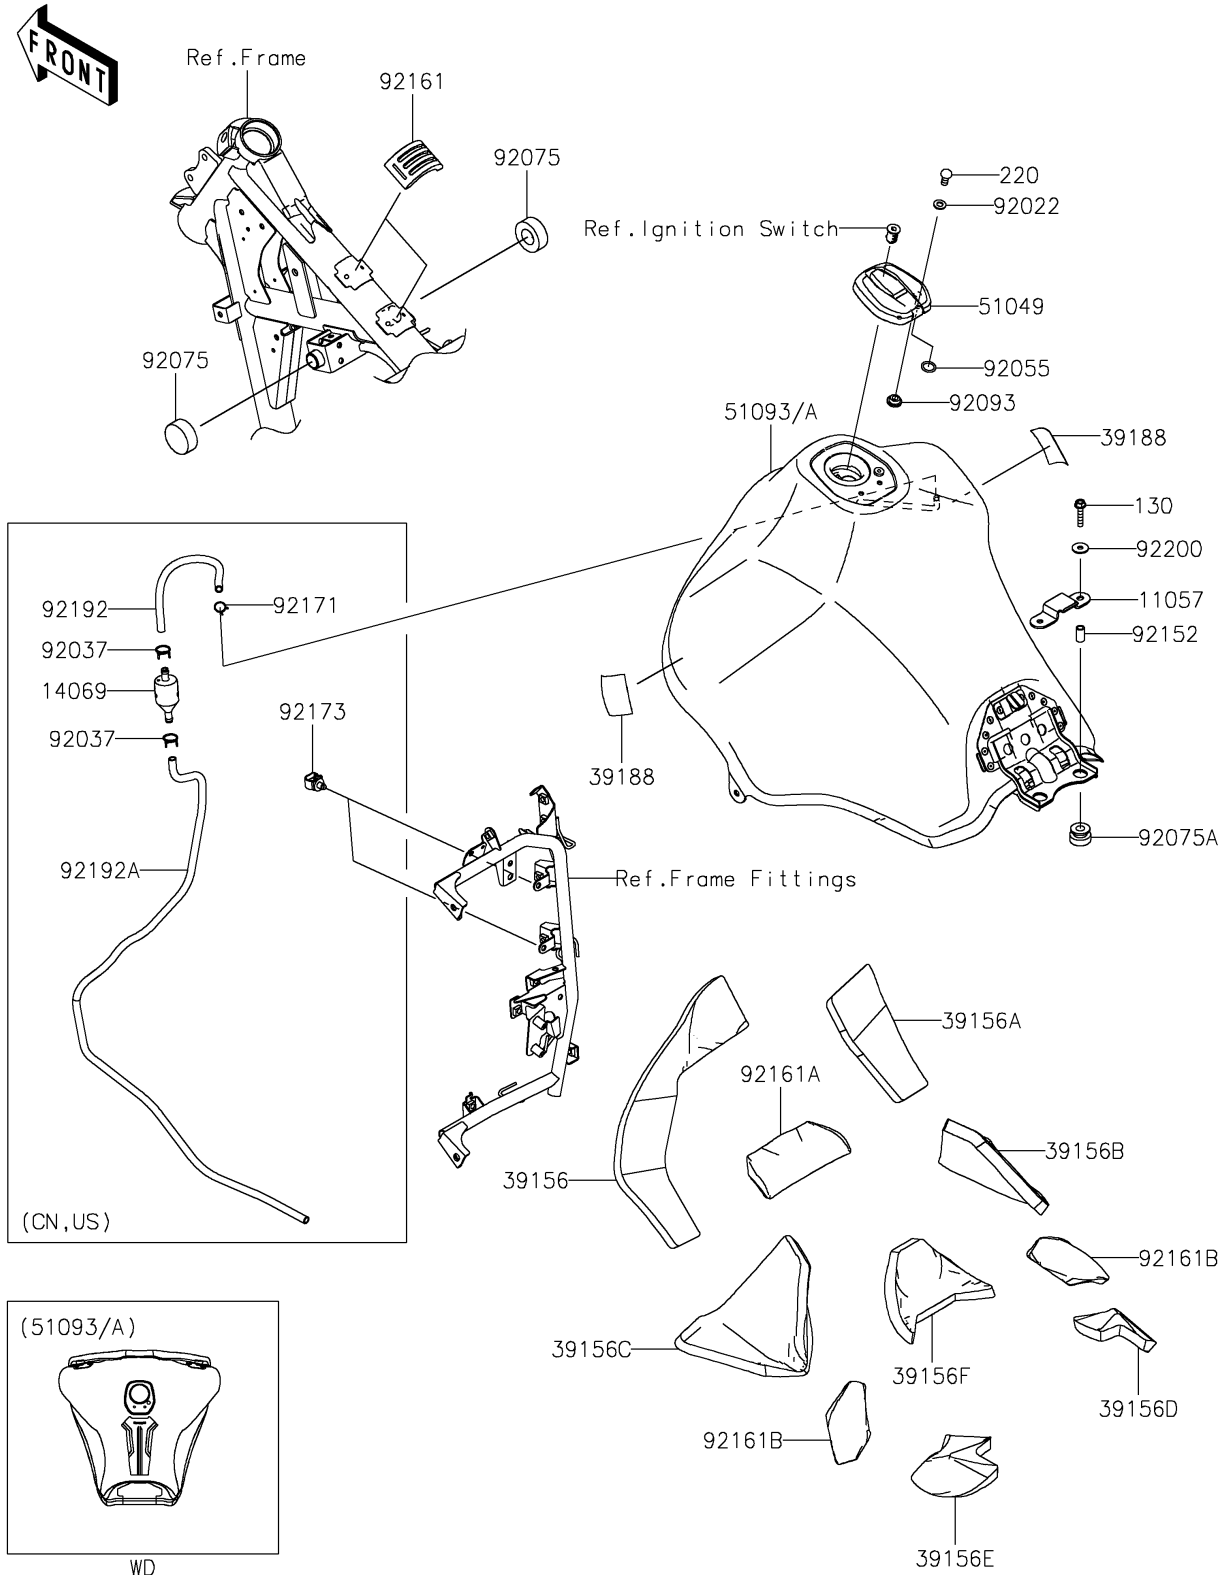

2026 KLR650 S ABS

PARTS DIAGRAM

Fuel Tank

F2410

2026 KLR650 S ABS

PARTS LIST

Fuel Tank

ITEM NAME

PART NUMBER

QUANTITY
